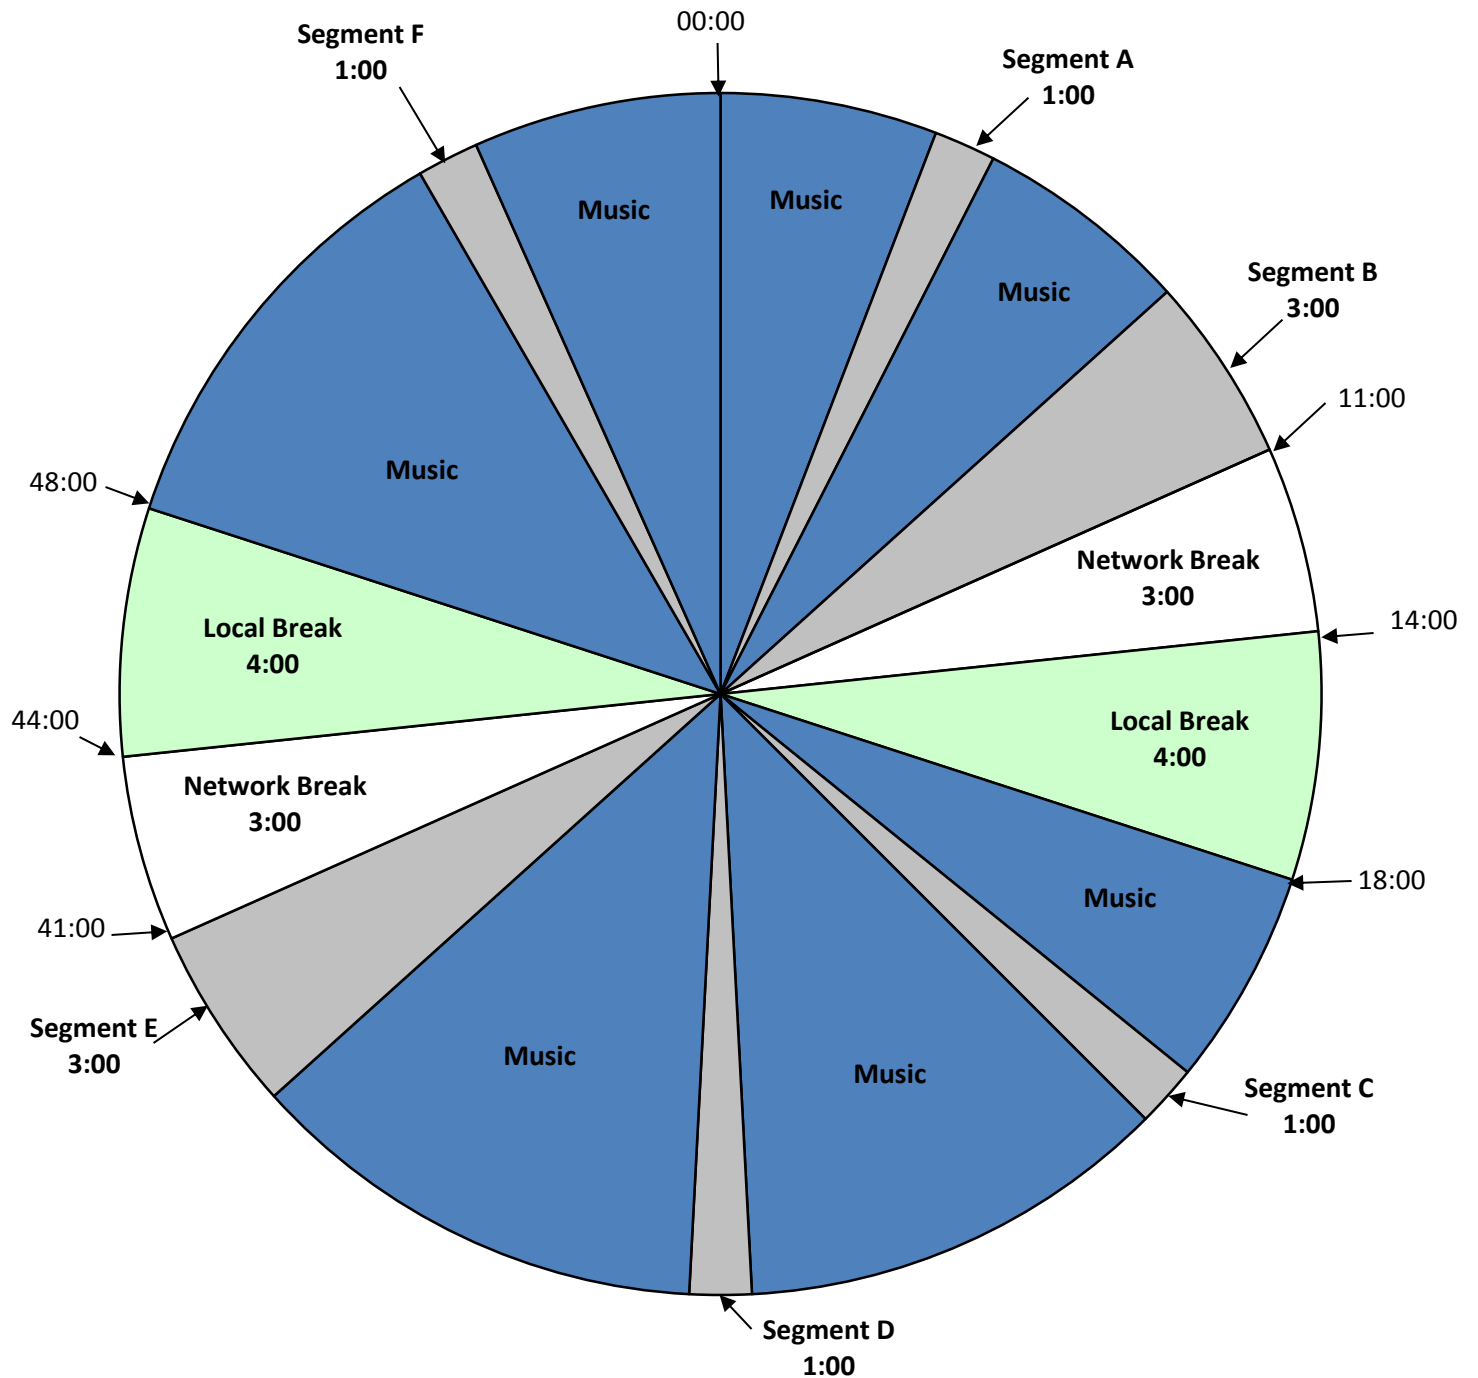

Hollywood Unlocked
 With Jason Lee
 FTP Delivery
 Effective Date August 17th, 2019
 Airs Weekends
 between
 6:00AM to 7:00PM local time

Saturday Hour 1	Saturday Hour 2	Sunday Hour 1	Sunday Hour 2
A - 901600-001	A - 901606-001	A - 901615-001	A - 901621-001
B - 901601-001	B - 901607-001	B - 901616-001	B - 901622-001
C - 901602-001	C - 901608-001	C - 901617-001	C - 901623-001
D - 901603-001	D - 901609-001	D - 901618-001	D - 901624-001
E - 901604-001	E - 901610-001	E - 901619-001	E - 901625-001
F - 901605-001	F - 901611-001	F - 901620-001	F - 901626-001