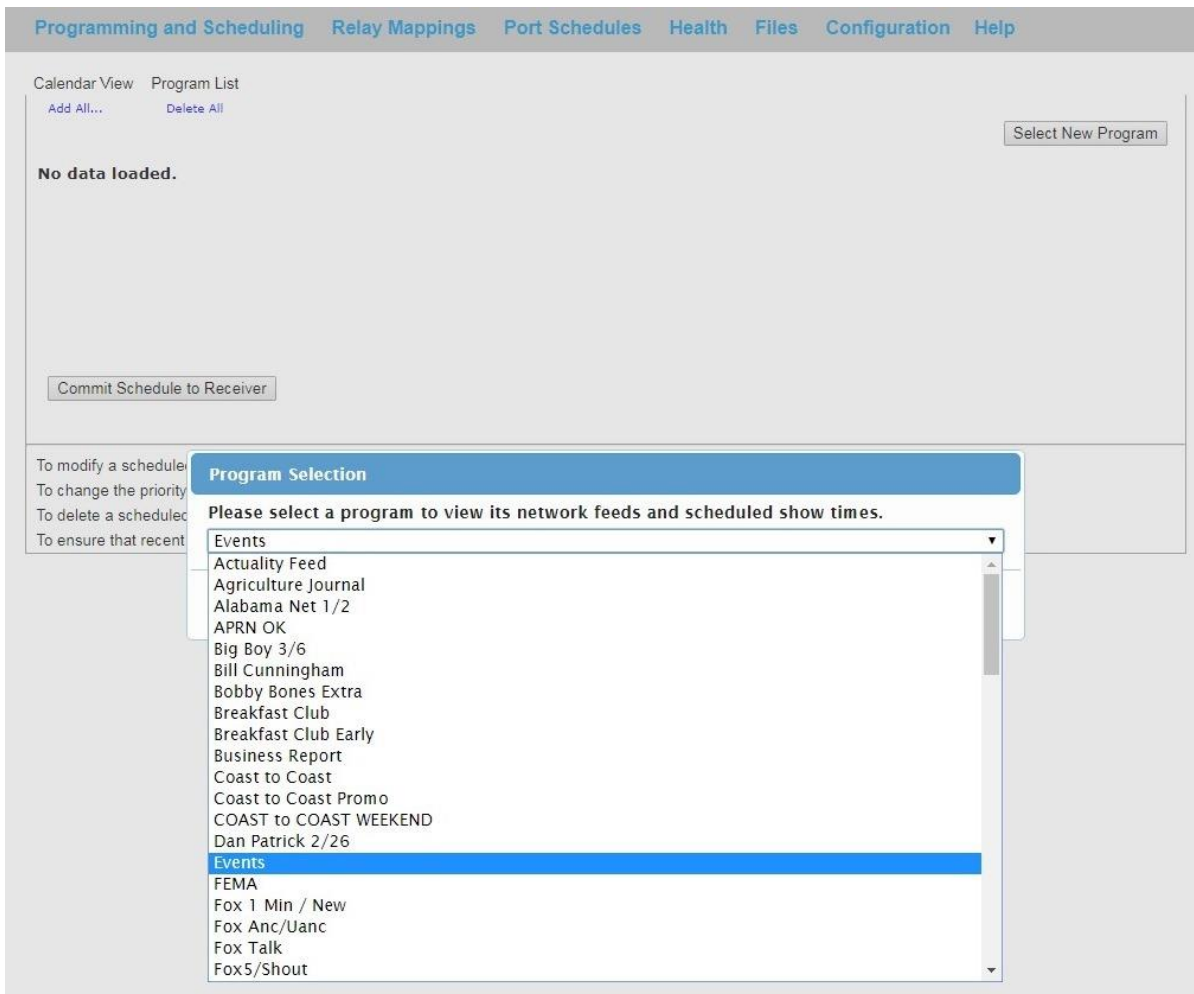

In addition to our *Decision 2018* anchored coverage via “Events”, the following programming will be available on Election Night:

- “NBC News/Event” **LEFT** channel: NBC News Radio newscasts
- “NBC News/Event” **RIGHT** channel: MSNBC TV audio