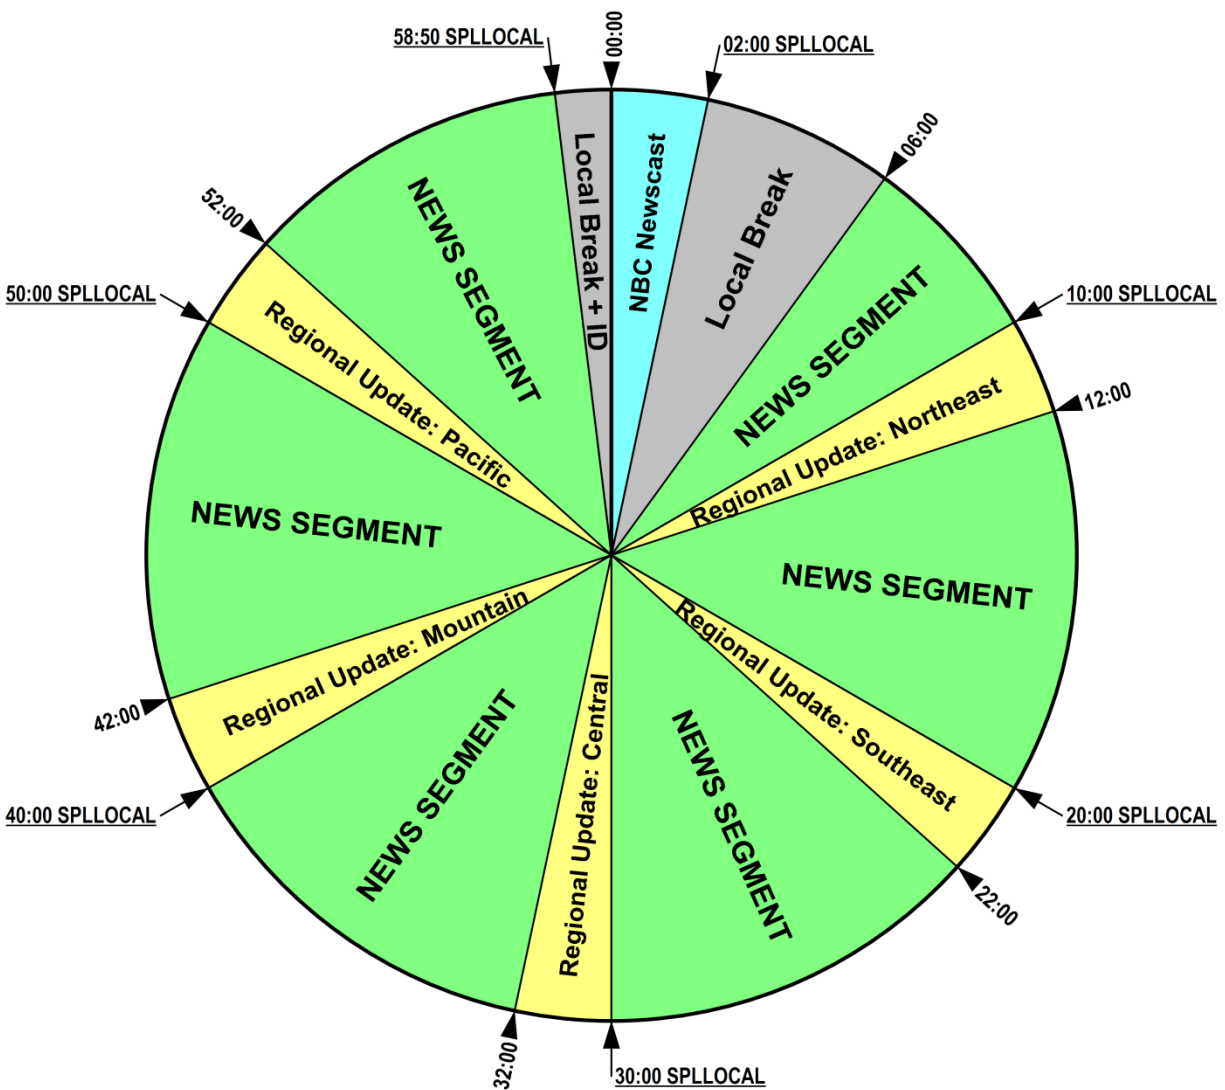

**** UPDATED 10/18/18 to include XDS instructions ****

Decision 2018 *Midterm Election Coverage*

Tuesday, November 6th | 7:00:00pm – 12:58:50am ET

**Premiere Networks: select “Events” from
the Program List on your XDS Receiver (see page 3)**