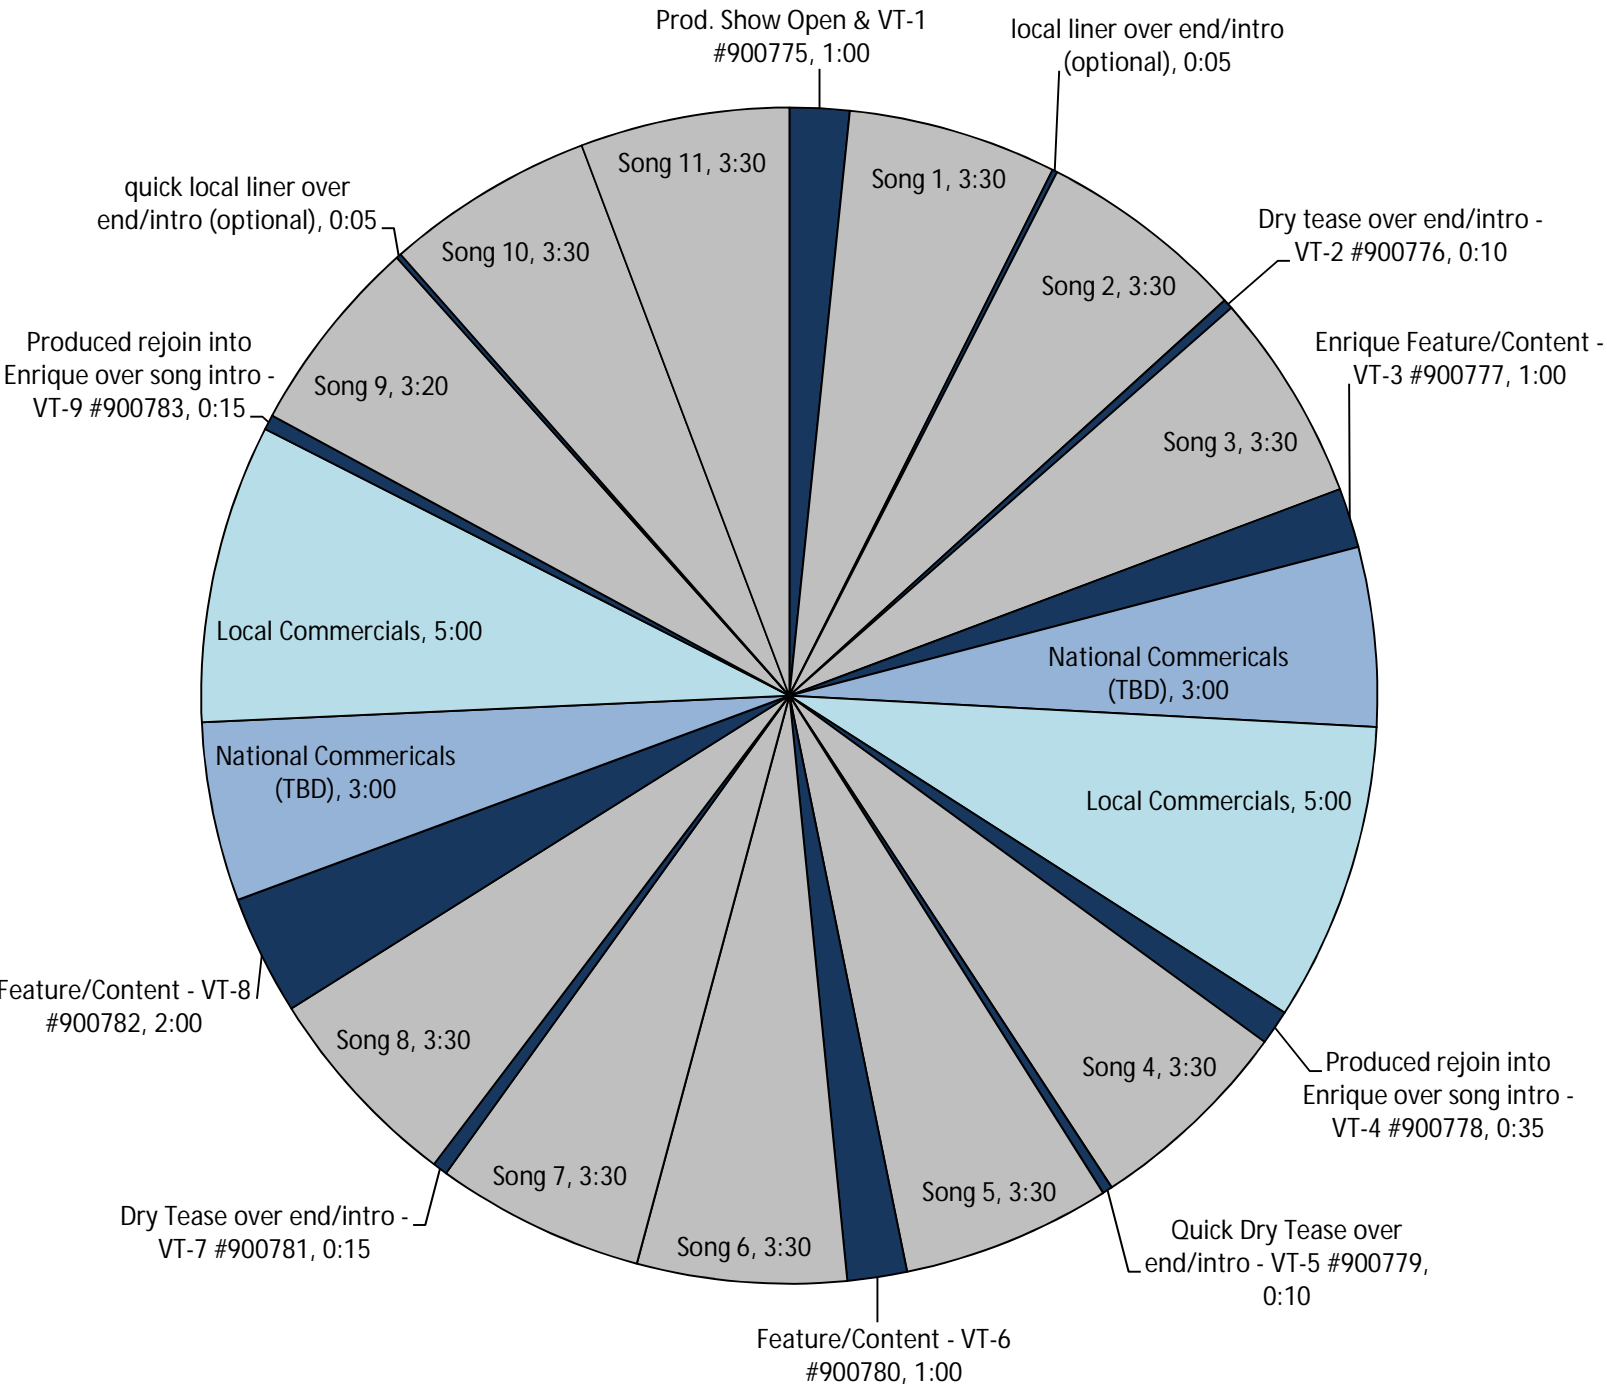

ON THE MOVE

W/ENRIQUE SANTOS

On the Move with Enrique Santos Weekend Clock *Local Music Version* Effective April 15, 2017 Hour 1

For Technical Assistance Call
Premiere Network Operations Center: (800) 276-4431
Technical Info: <http://engineering.premiereradio.com>