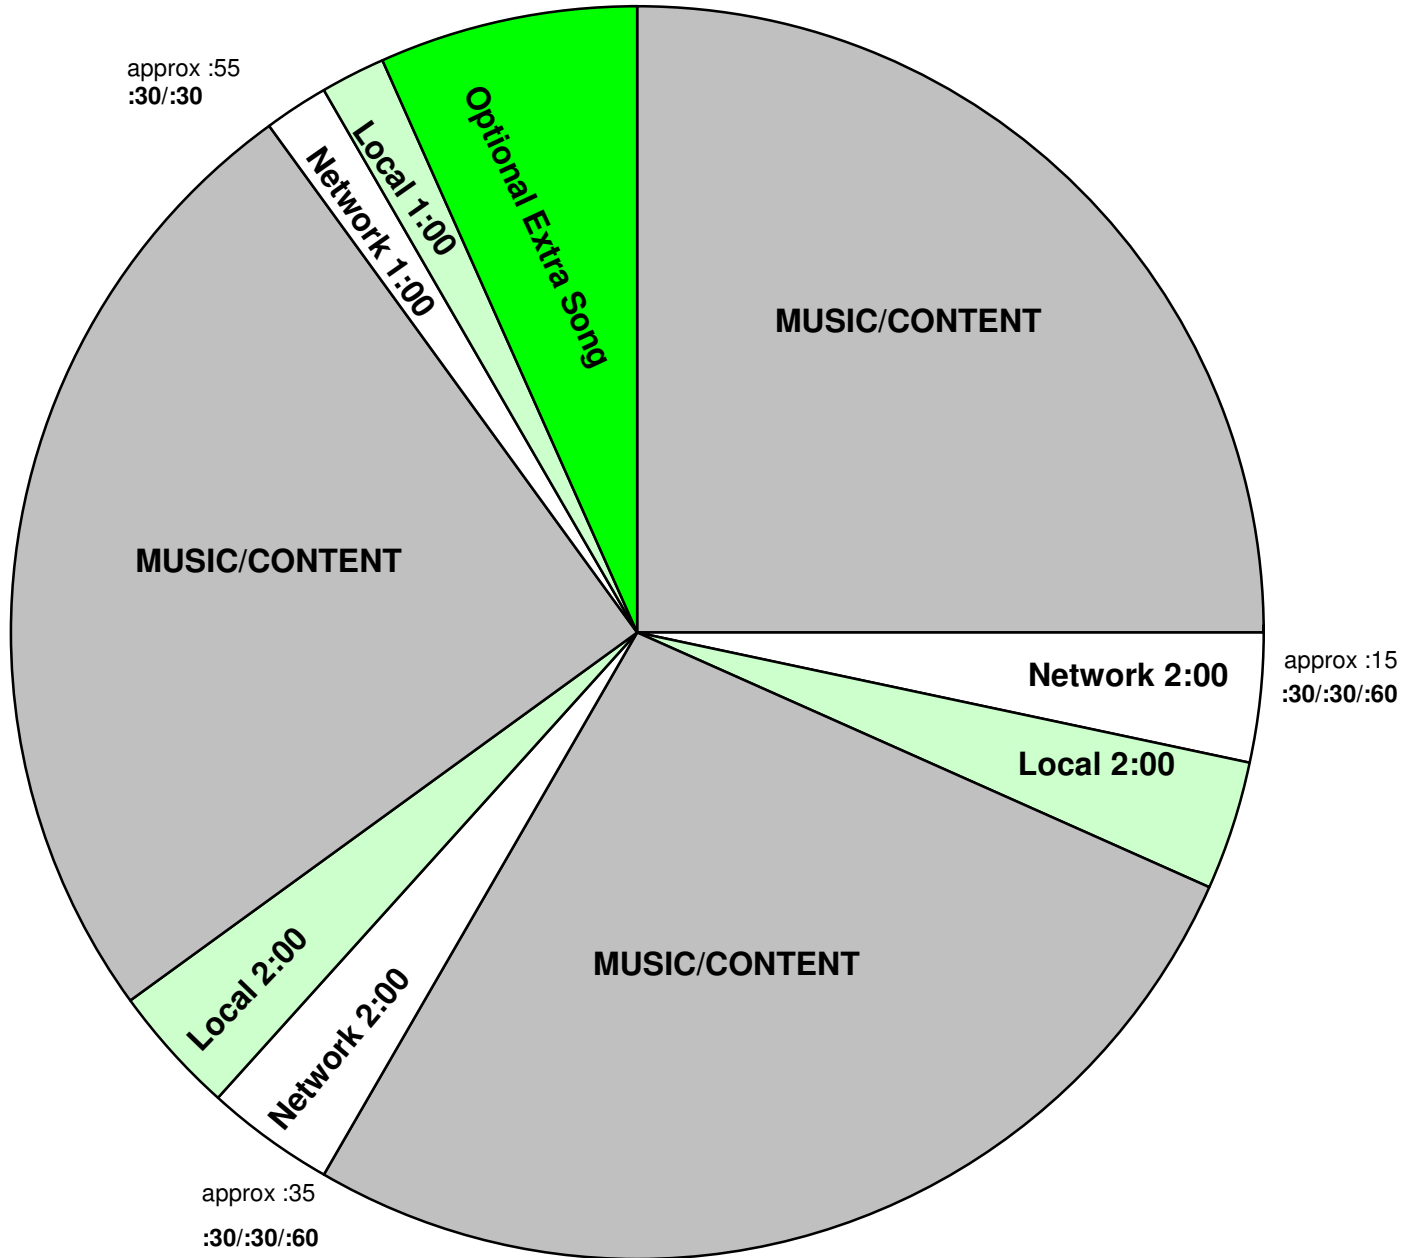

For Technical Assistance call:
Premiere Network Operations: 800-276-4431
Technical Info: <http://engineering.premiereradio.com>

premiere
NETWORKS

*NOTE: The OPTIONAL EXTRA SONG is an extra cut which could be dropped for time or for the airing of local content at the affiliate's discretion. The extra song will NOT be a "numbered" song and will therefore not affect the continuation of the flow of the countdown.