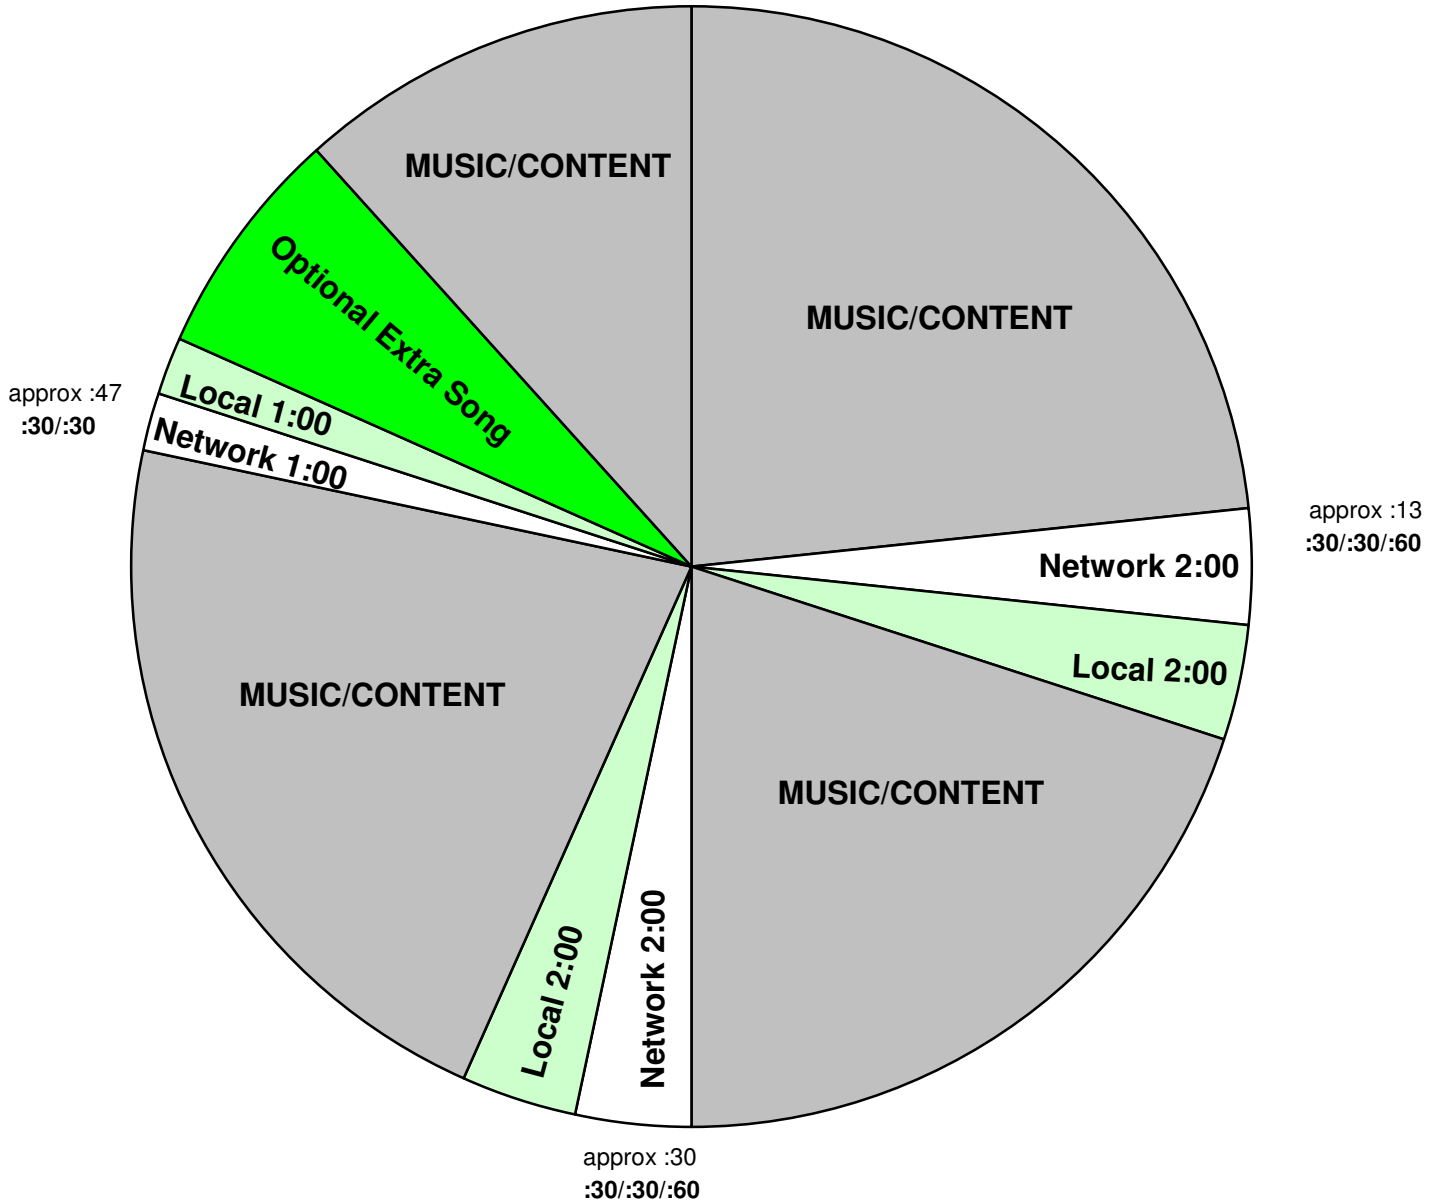

American Top 40 The 70s
 Effective October 10, 2011
 AT40 Hour 3

For Technical Assistance call:
 Premiere Network Operations: 800-276-4431
 Technical Info: <http://engineering.premiereradio.com>

*NOTE: The OPTIONAL EXTRA SONG is an extra cut which could be dropped for time or for the airing of local content at the affiliate's discretion. The extra song will NOT be a "numbered" song and will therefore not affect the continuation of the flow of the countdown.