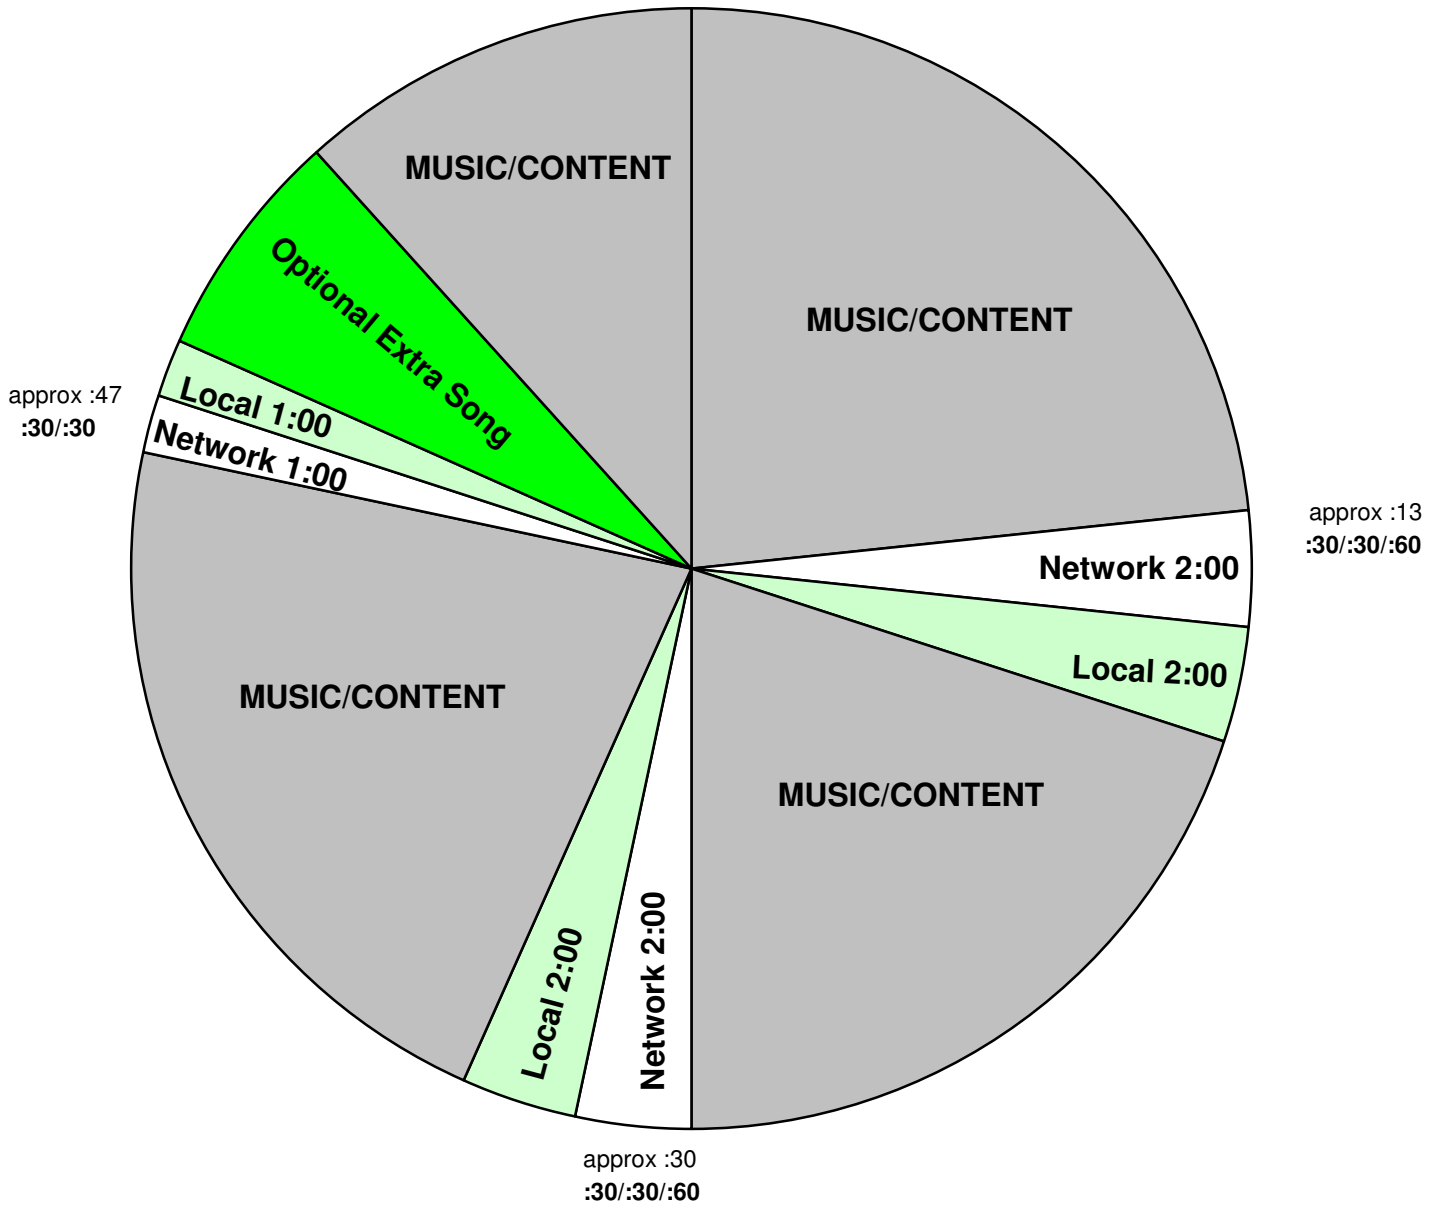

American Top 40 The 70s  
Effective October 10, 2011  
AT40 Hour 3

For Technical Assistance call:  
Premiere Network Operations: 800-276-4431  
Technical Info: <http://engineering.premiereradio.com>

\*NOTE: The OPTIONAL EXTRA SONG is an extra cut which could be dropped for time or for the airing of local content at the affiliate's discretion. The extra song will NOT be a "numbered" song and will therefore not affect the continuation of the flow of the countdown.