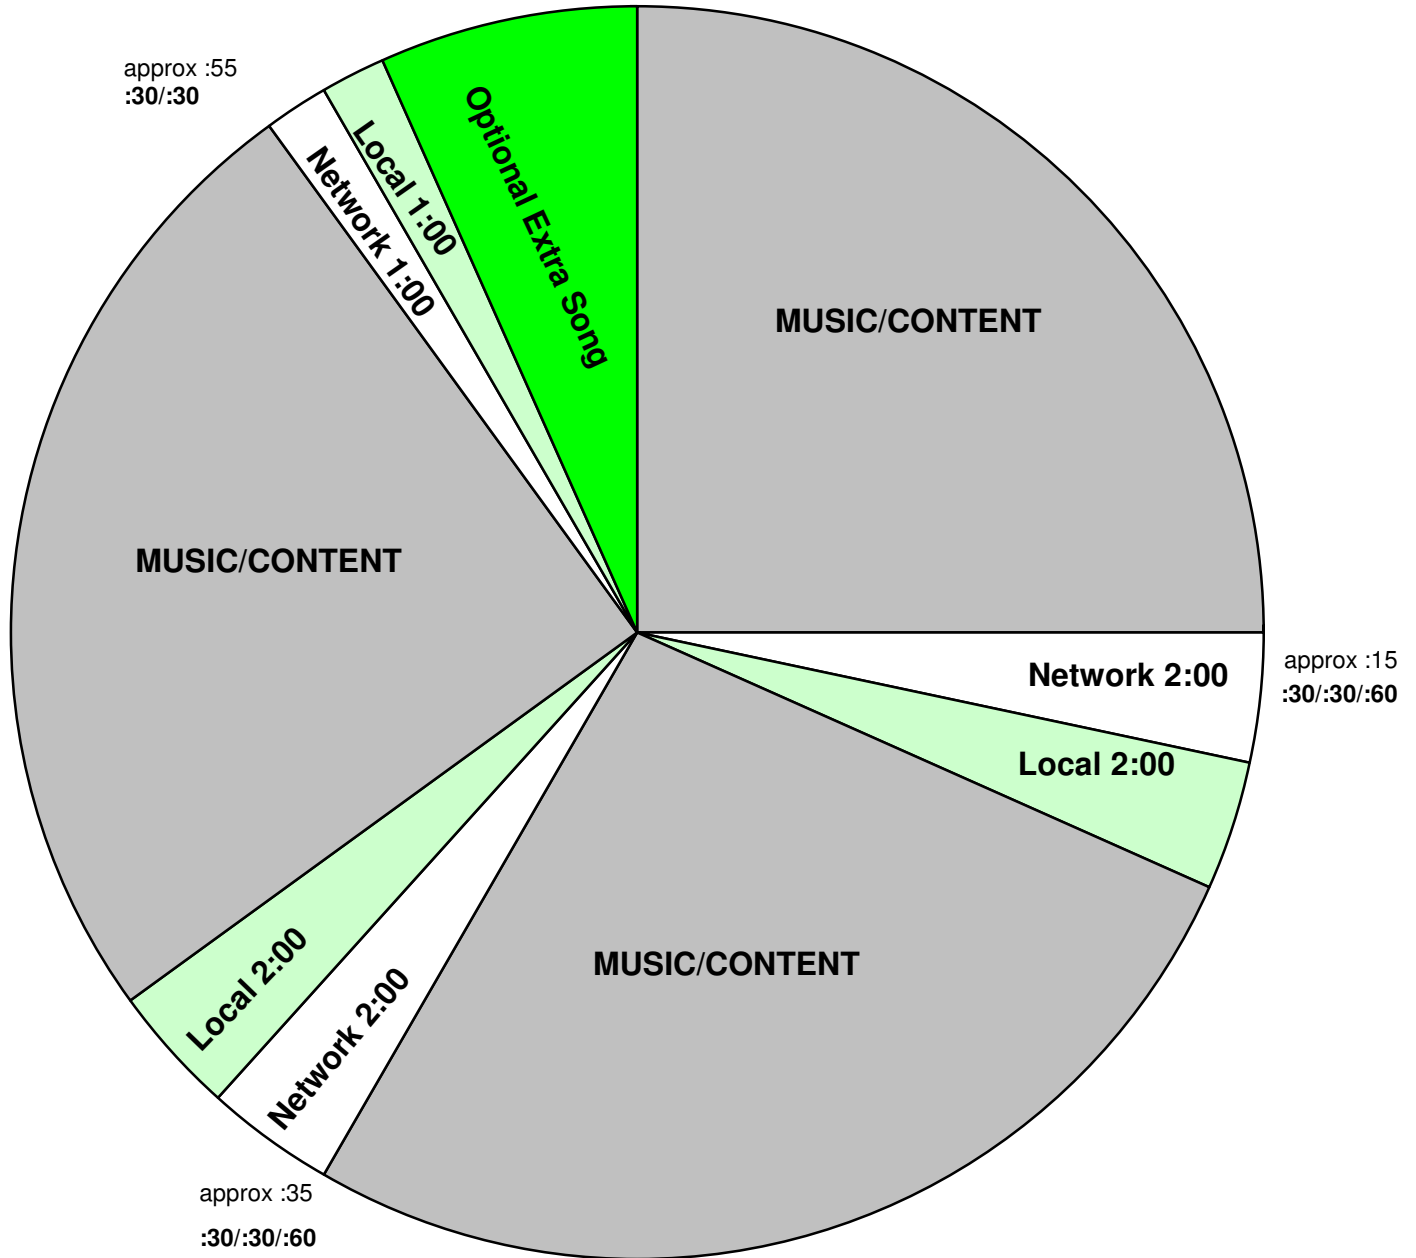

American Top 40 The 70s
Effective October 10, 2011
AT40 Hours 1 and 2

For Technical Assistance call:
Premiere Network Operations: 800-276-4431
Technical Info: <http://engineering.premiereradio.com>

*NOTE: The OPTIONAL EXTRA SONG is an extra cut which could be dropped for time or for the airing of local content at the affiliate's discretion. The extra song will NOT be a "numbered" song and will therefore not affect the continuation of the flow of the countdown.