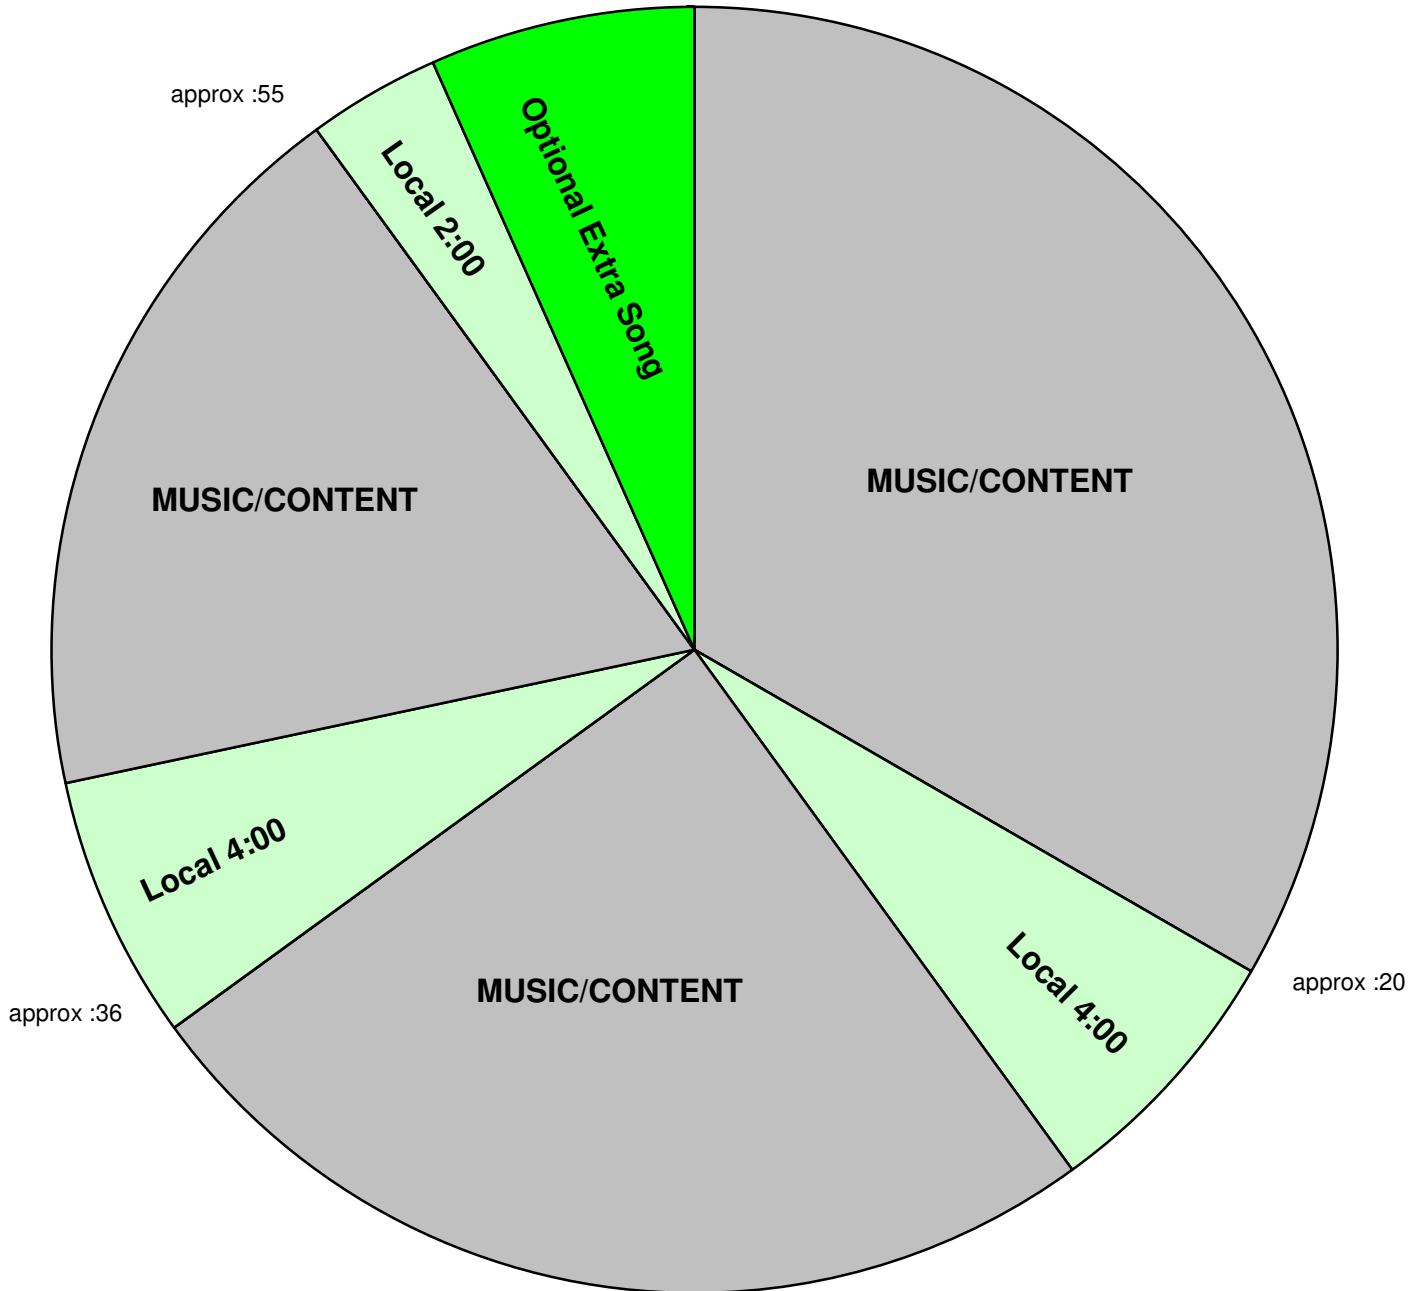

For Technical Assistance call:
Premiere Network Operations: 800-276-4431
Technical Info: <http://engineering.premiereradio.com>

premiere
NETWORKS

*NOTE: The OPTIONAL EXTRA SONG is an extra cut which could be dropped for time or for the airing of local content at the affiliate's discretion. The extra song will NOT be a "numbered" song and will therefore not affect the continuation of the flow of the countdown.