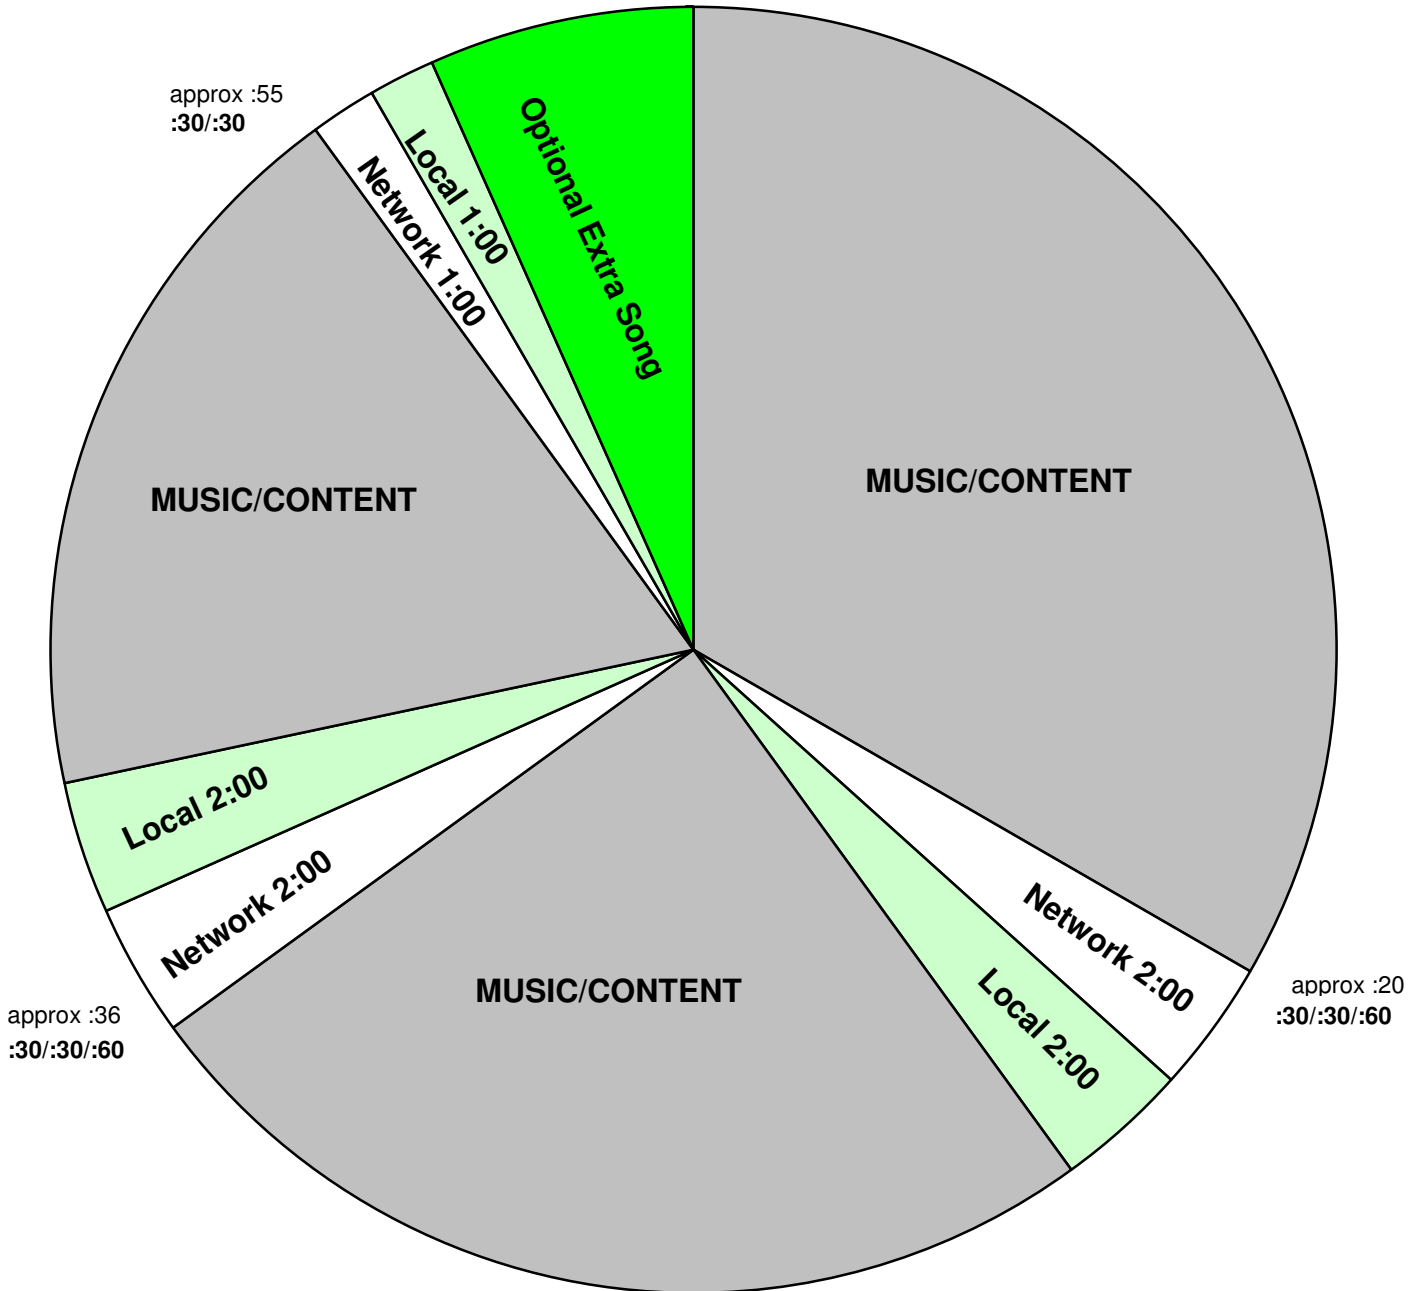

American Top 40 The 80s
 Effective October 10, 2011
 AT40 Hours 1 - 3

For Technical Assistance call:
 Premiere Network Operations: 800-276-4431
 Technical Info: <http://engineering.premiereradio.com>

*NOTE: The OPTIONAL EXTRA SONG is an extra cut which could be dropped for time or for the airing of local content at the affiliate's discretion. The extra song will NOT be a "numbered" song and will therefore not affect the continuation of the flow of the countdown.