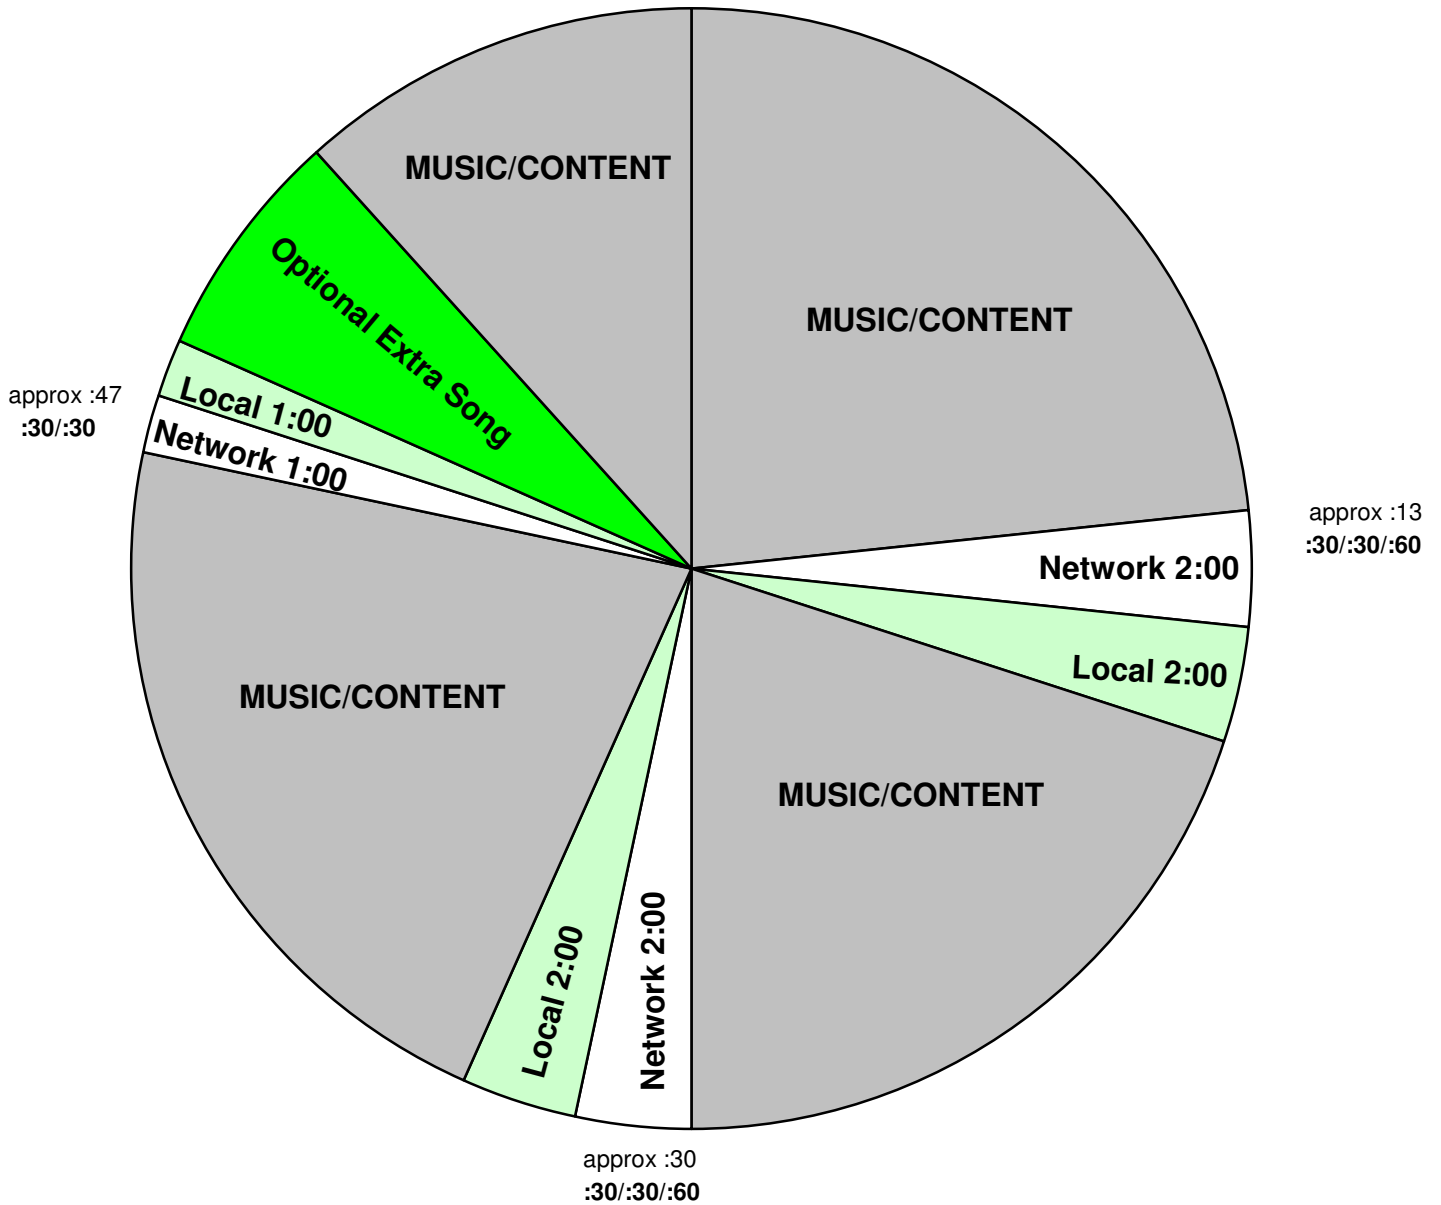

American Top 40 The 80s
 Effective October 10, 2011
 AT40 Hour 4

For Technical Assistance call:
 Premiere Network Operations: 800-276-4431
 Technical Info: <http://engineering.premiereradio.com>

*NOTE: The OPTIONAL EXTRA SONG is an extra cut which could be dropped for time or for the airing of local content at the affiliate's discretion. The extra song will NOT be a "numbered" song and will therefore not affect the continuation of the flow of the countdown.