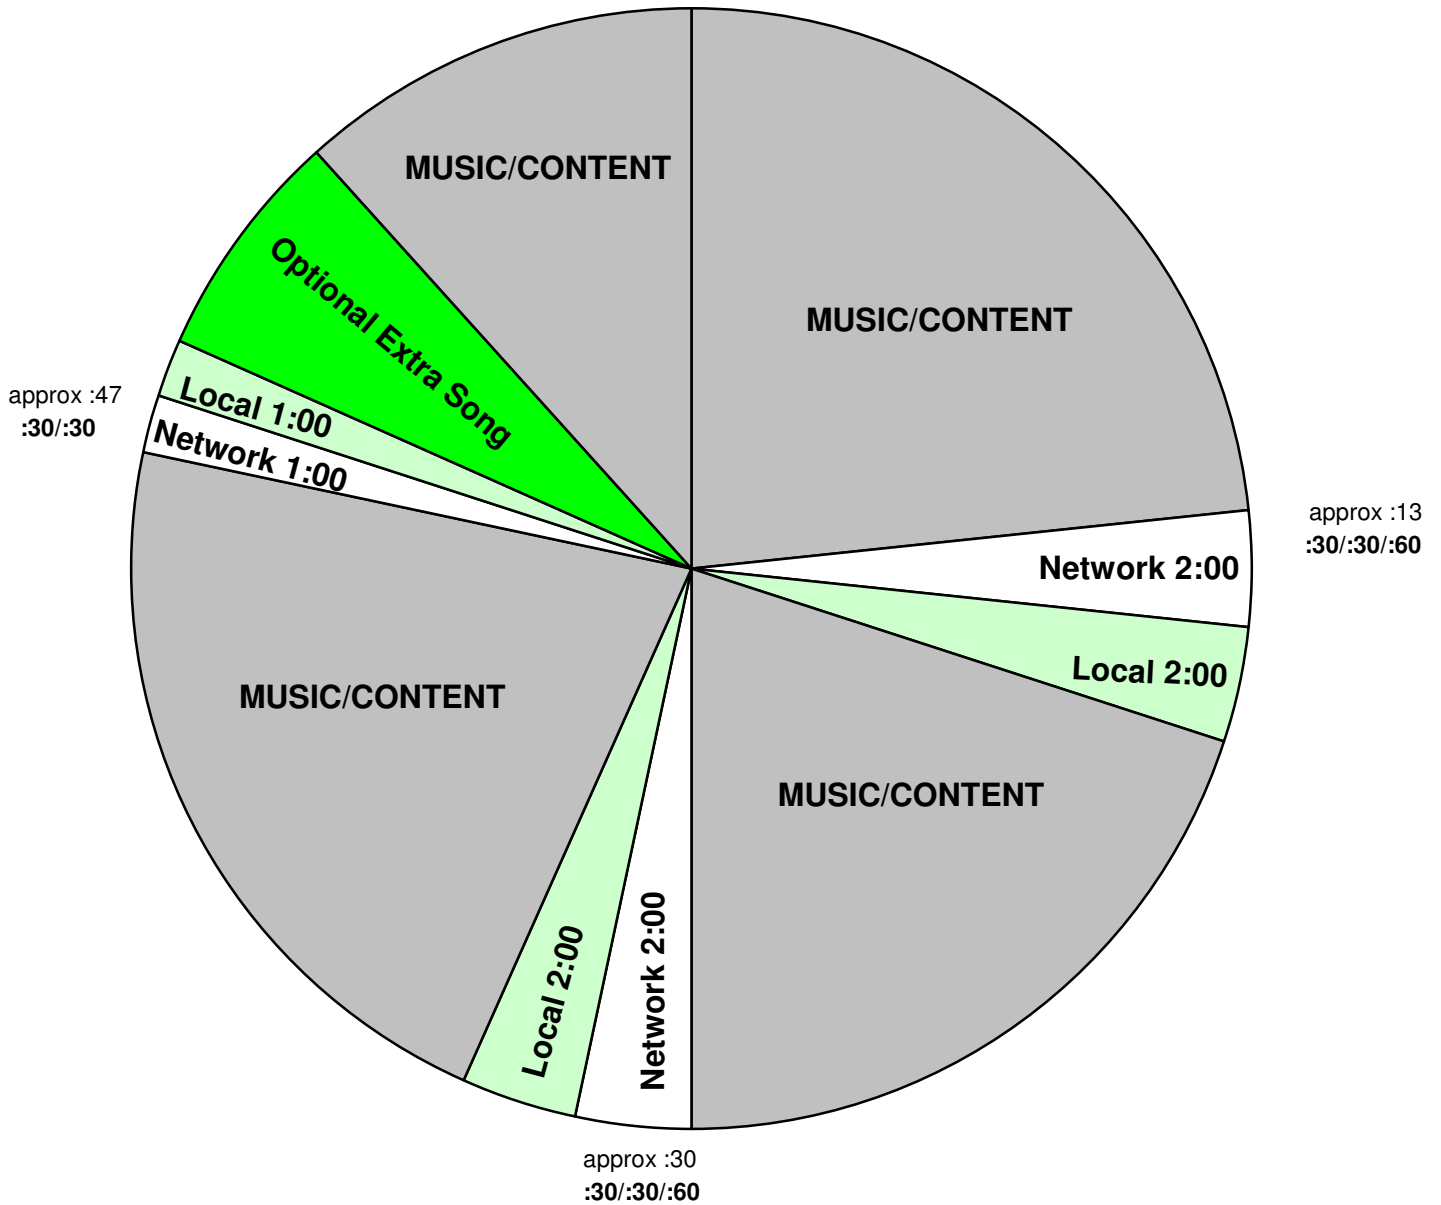

American Top 40 The 80s
Effective October 10, 2011
AT40 Hour 4

For Technical Assistance call:
Premiere Network Operations: 800-276-4431
Technical Info: <http://engineering.premiereradio.com>

*NOTE: The OPTIONAL EXTRA SONG is an extra cut which could be dropped for time or for the airing of local content at the affiliate's discretion. The extra song will NOT be a "numbered" song and will therefore not affect the continuation of the flow of the countdown.