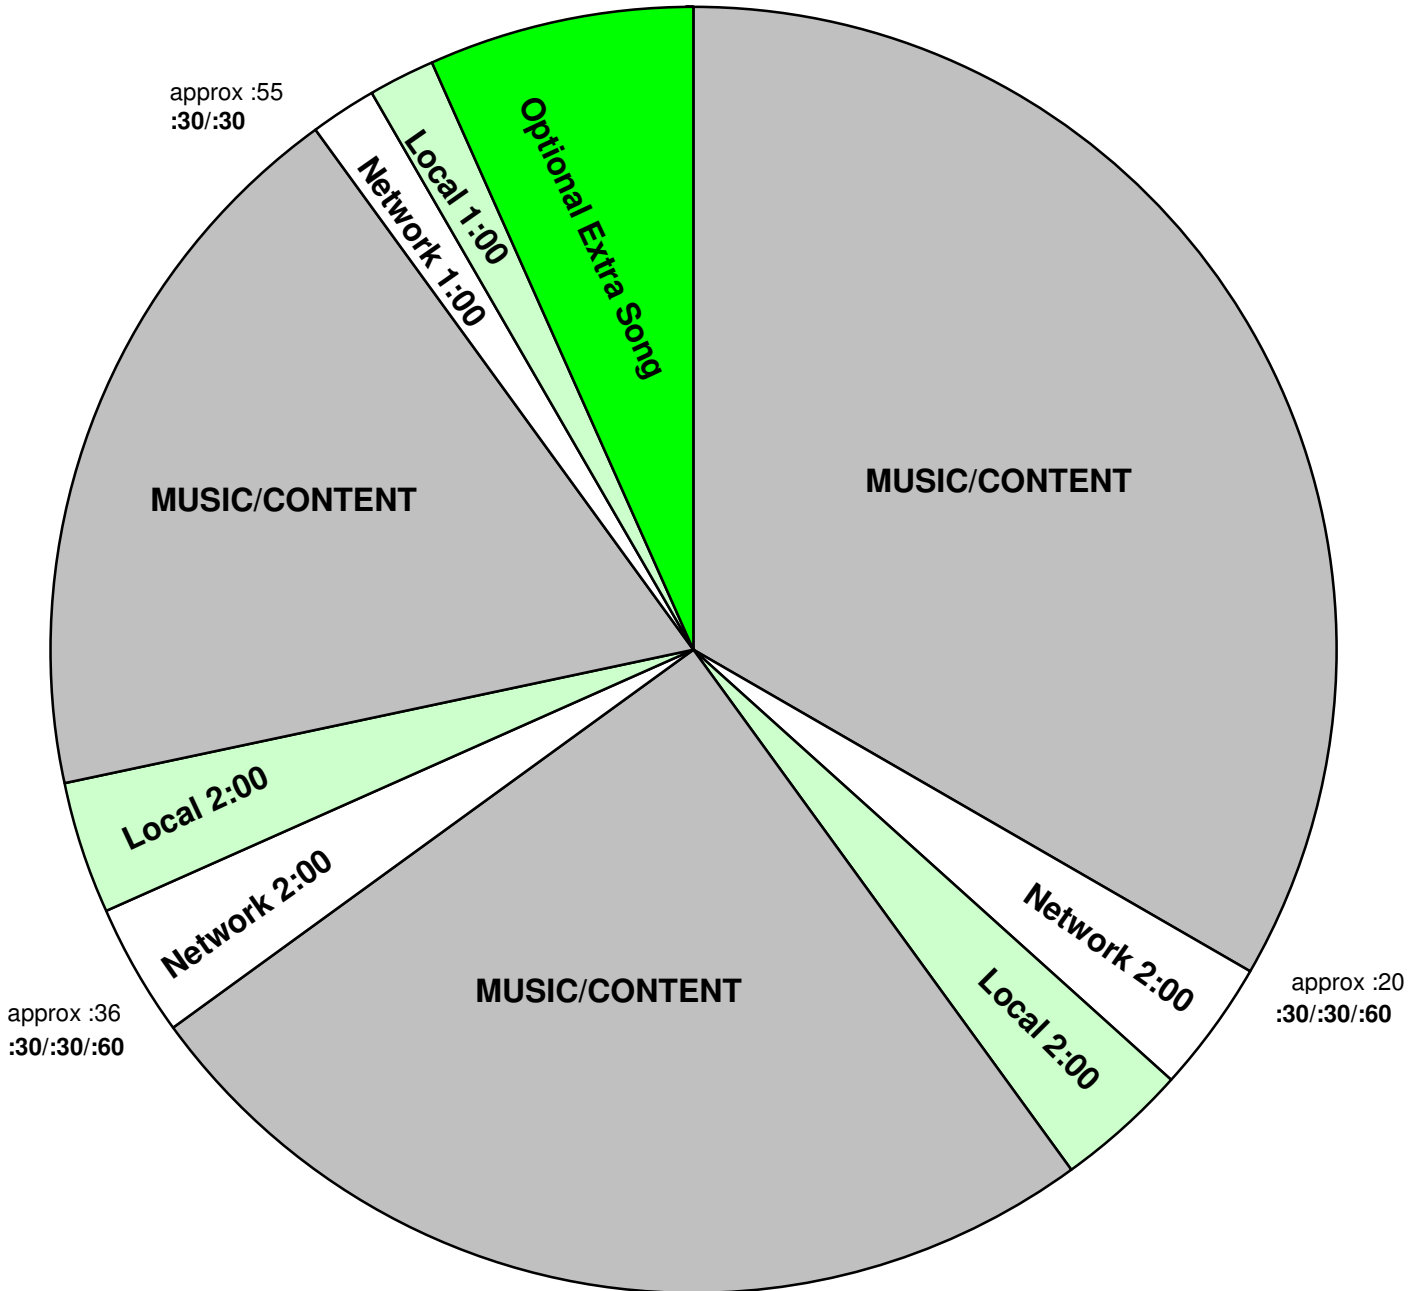

WITH RYAN SEACREST

**American Top 40
Effective October 10, 2011
AT40 Hours 1 - 3**

For Technical Assistance call:
Premiere Network Operations: 800-276-4431
Technical Info: <http://engineering.premiereradio.com>

premiere
NETWORKS

***NOTE:** The OPTIONAL EXTRA SONG is an extra cut which could be dropped for time or for the airing of local content at the affiliate's discretion. The extra song will NOT be a "numbered" song and will therefore not affect the continuation of the flow of the countdown.