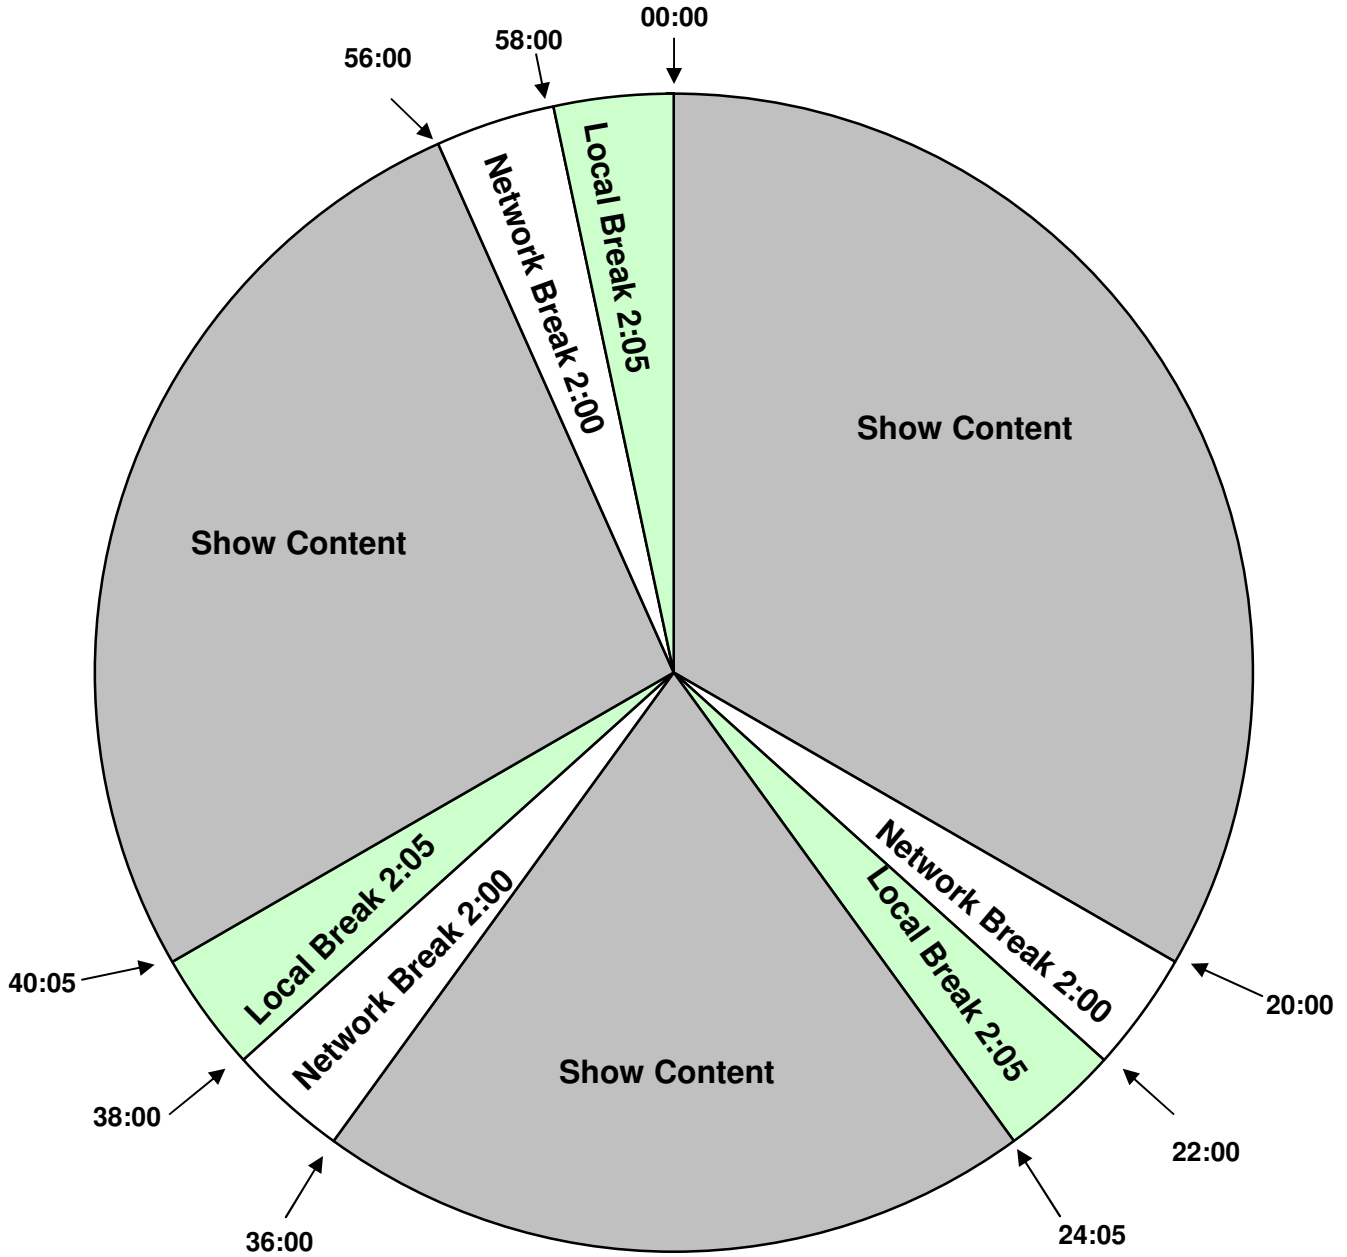

PROGRAM CLOCK
 Effective October 12, 2011
 Crook & Chase Hours 1 - 3

For Technical Assistance Call
 Premiere Network Operations Center: (800) 276-4431
 Technical Info: <http://engineering.premiereradio.com>

All Breaks Float