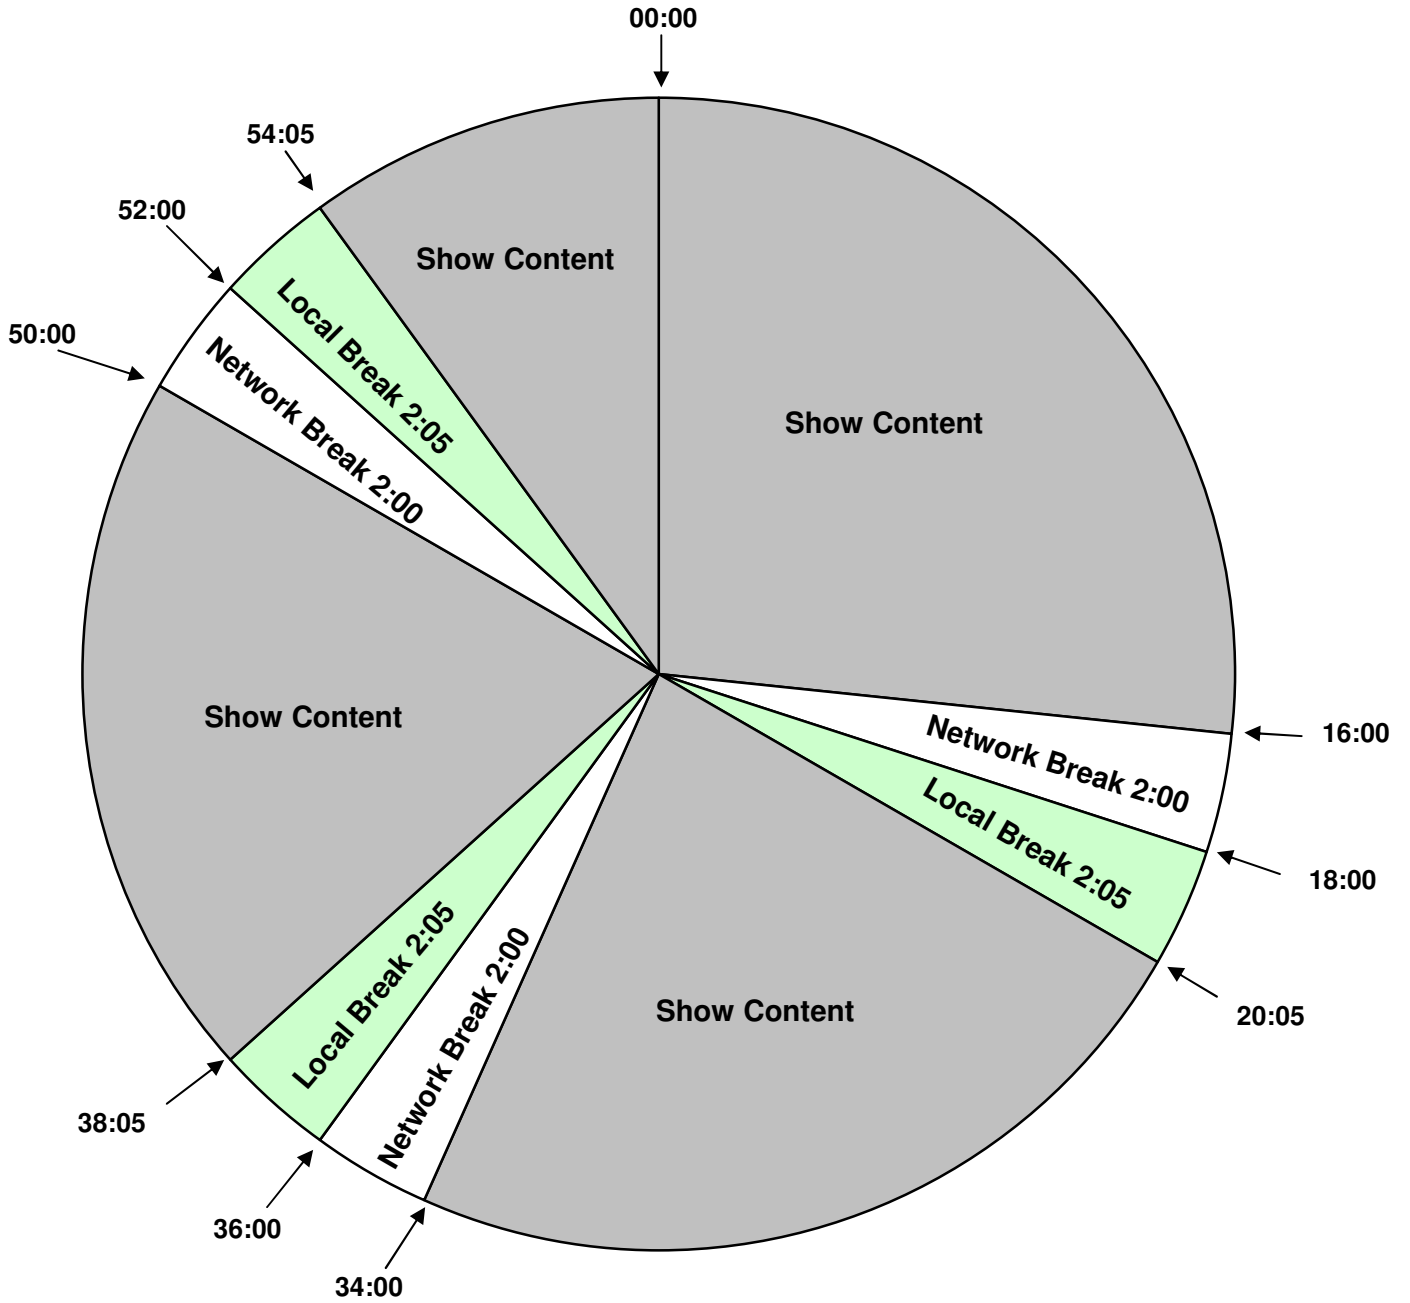

**PROGRAM CLOCK**  
 Effective October 12, 2011  
 Crook & Chase Hour 4

For Technical Assistance Call  
 Premiere Network Operations Center: (800) 276-4431  
 Technical Info: <http://engineering.premiereradio.com>

All Breaks Float