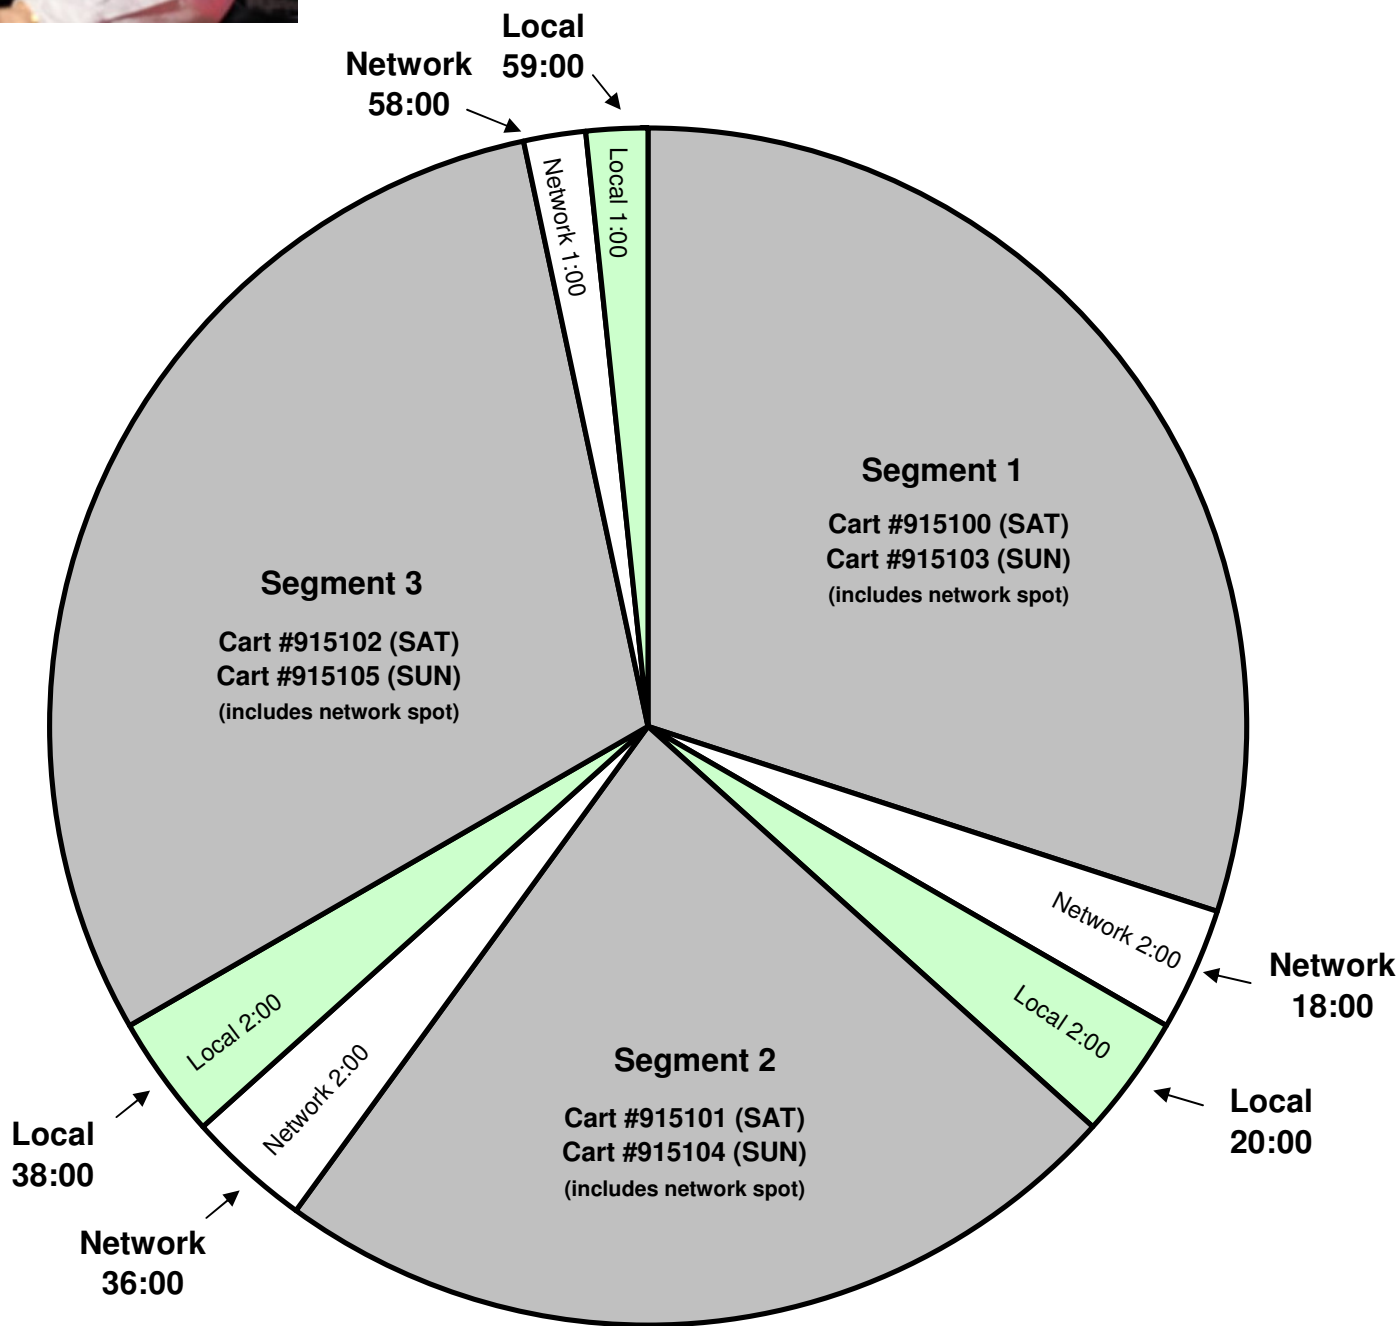

Ronnie Wood Program Clock

Effective January 28th

Files sent via WAN & uploaded to FTP by Wednesday PM.

Duration 1 hour, airs Weekends 6am - Midnight

(SAT) Segment 1 - Cart #915100
(SAT) Segment 2 - Cart #915101
(SAT) Segment 3 - Cart #915102

(SUN) Segment 1 - Cart #915103
(SUN) Segment 2 - Cart #915104
(SUN) Segment 3 - Cart #915105

Network - Network break
Local - Local break

For Technical Assistance call:
Premiere Network Operations Center: 800-276-4431
Technical Info: