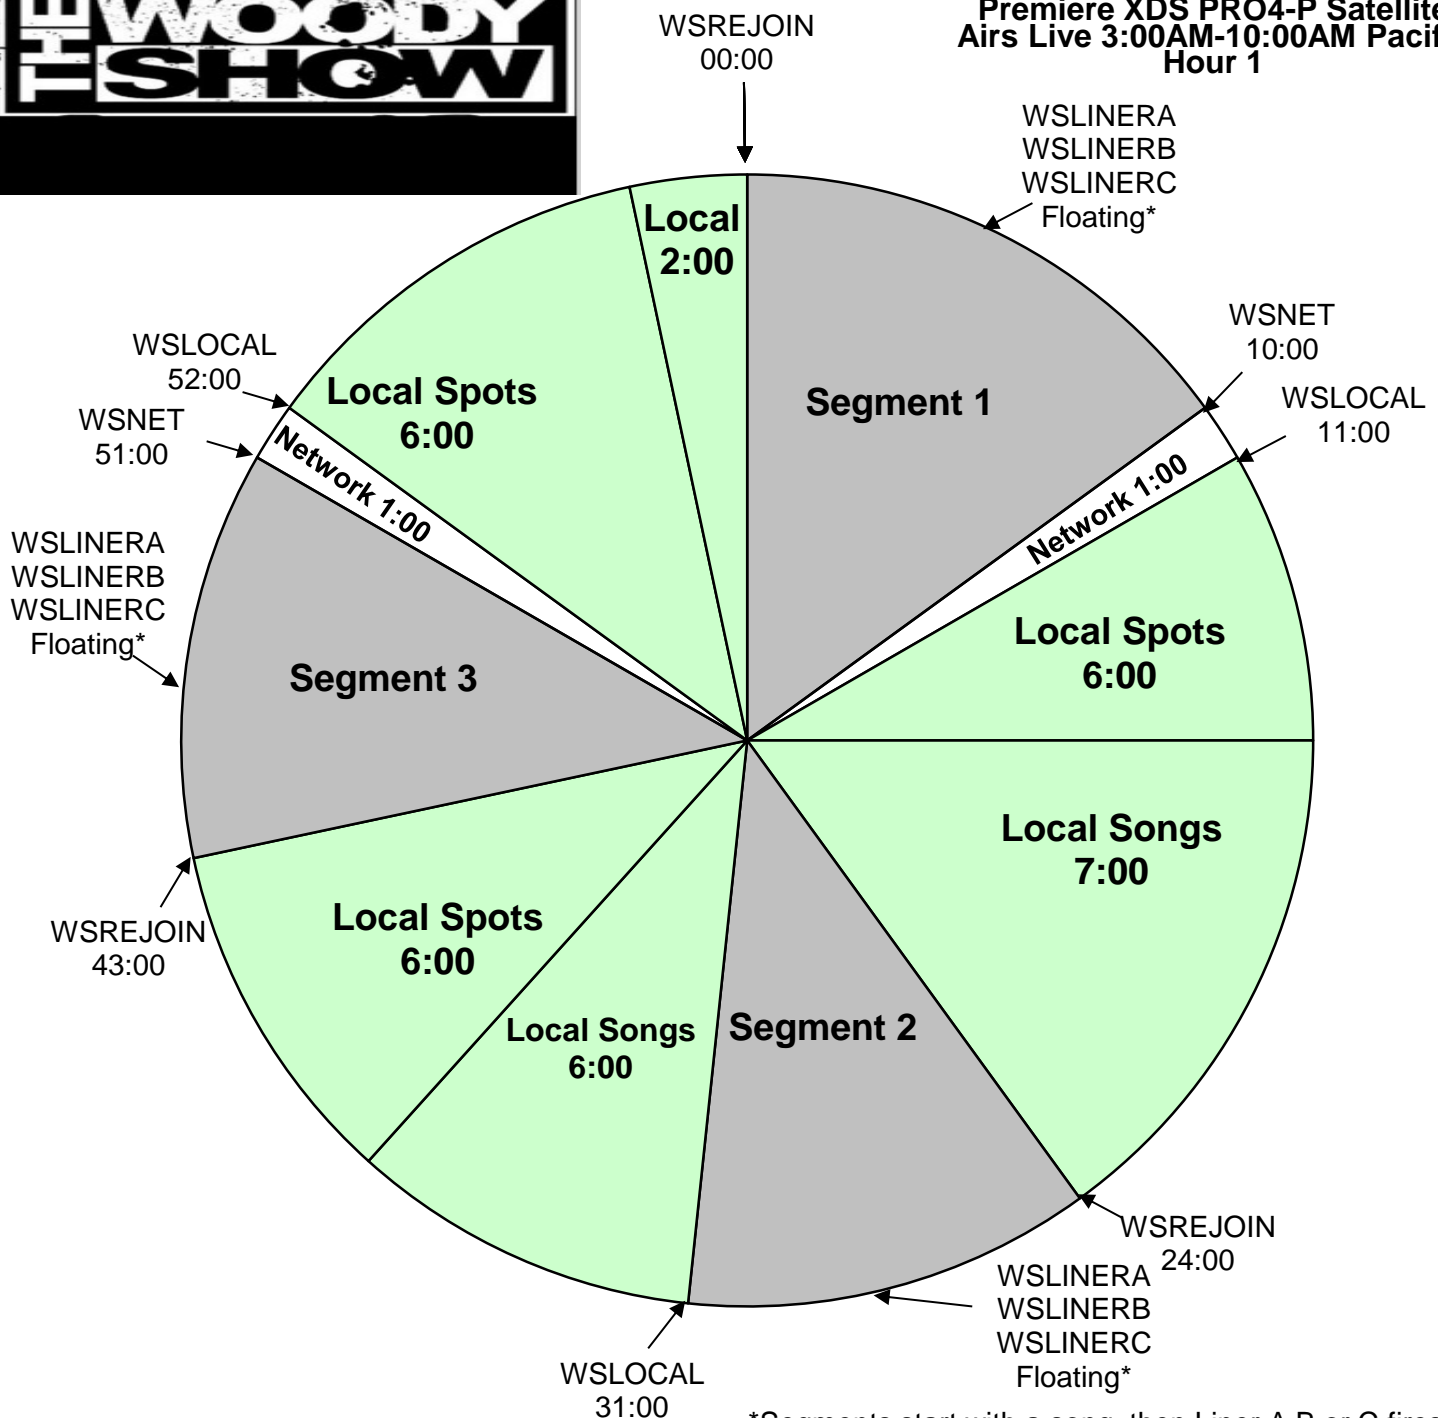

The Woody Show
 XDS Program: **Woody Show NAT**
 Effective Date: July 24th, 2017
 Premiere XDS PRO4-P Satellite
 Airs Live 3:00AM-10:00AM Pacific
 Hour 1

*Segments start with a song, then Liner A B or C fires at end of song.
 Local Breaks filled with news, traffic, weather, promos, spots, local contesting/stationality, jingle/sweeper imaging and song at the end.

Affiliates to ID station in the break prior to top of hour
All breaks float.

XDS Relays:

- WSLOCAL - Fires local breaks.
- WSNET - Fires network breaks.
- WSLINERA - Liner A Start (Produced Imaging) :05
- WSLINERB - Liner B Start (Dry Imaging) :05
- WSLINERC - Liner C Start (Woody Voiced Station Calls) :05
- WSREJOIN - Rejoin program