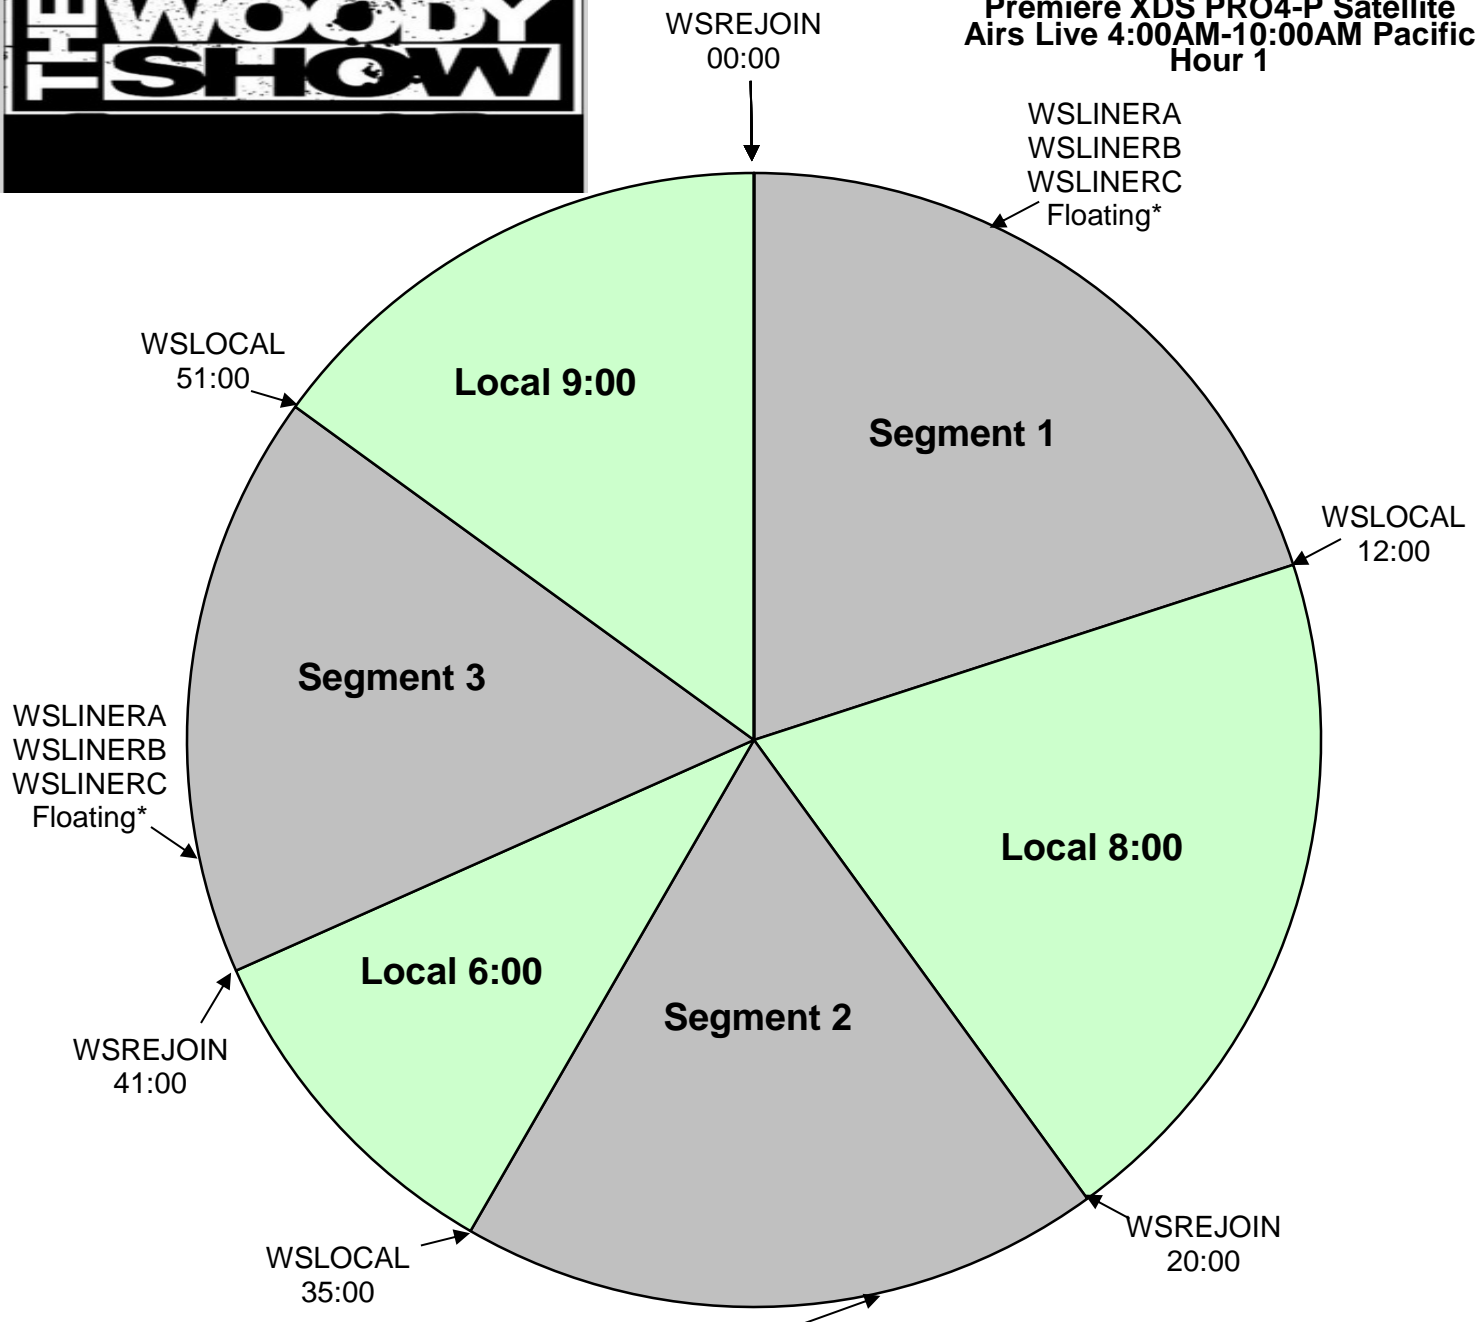

**The Woody Show**  
 XDS Program: The Woody Show  
 Effective Date: October 31st, 2016  
 Premiere XDS PRO4-P Satellite  
 Airs Live 4:00AM-10:00AM Pacific  
 Hour 1

WSLINERA  
 WSLINERB  
 WSLINERC  
 Floating\*

\*Segments start with a song, then Liner A B or C fires at end of song.  
 Local Breaks filled with news, traffic, weather, promos, spots, local contesting/stationality, jingle/sweeper imaging and song at the end.

Affiliates to ID station in the 9 minute break prior to top of hour  
**All breaks float.**

**XDS Relays:**  
 WSLOCAL - Fires local breaks.  
 WSLINERA - Liner A Start (Produced Imaging) :05  
 WSLINERB - Liner B Start (Dry Imaging) :05  
 WSLINERC - Liner C Start (Woody Voiced Station Calls) :05  
 WSREJOIN - Rejoin program