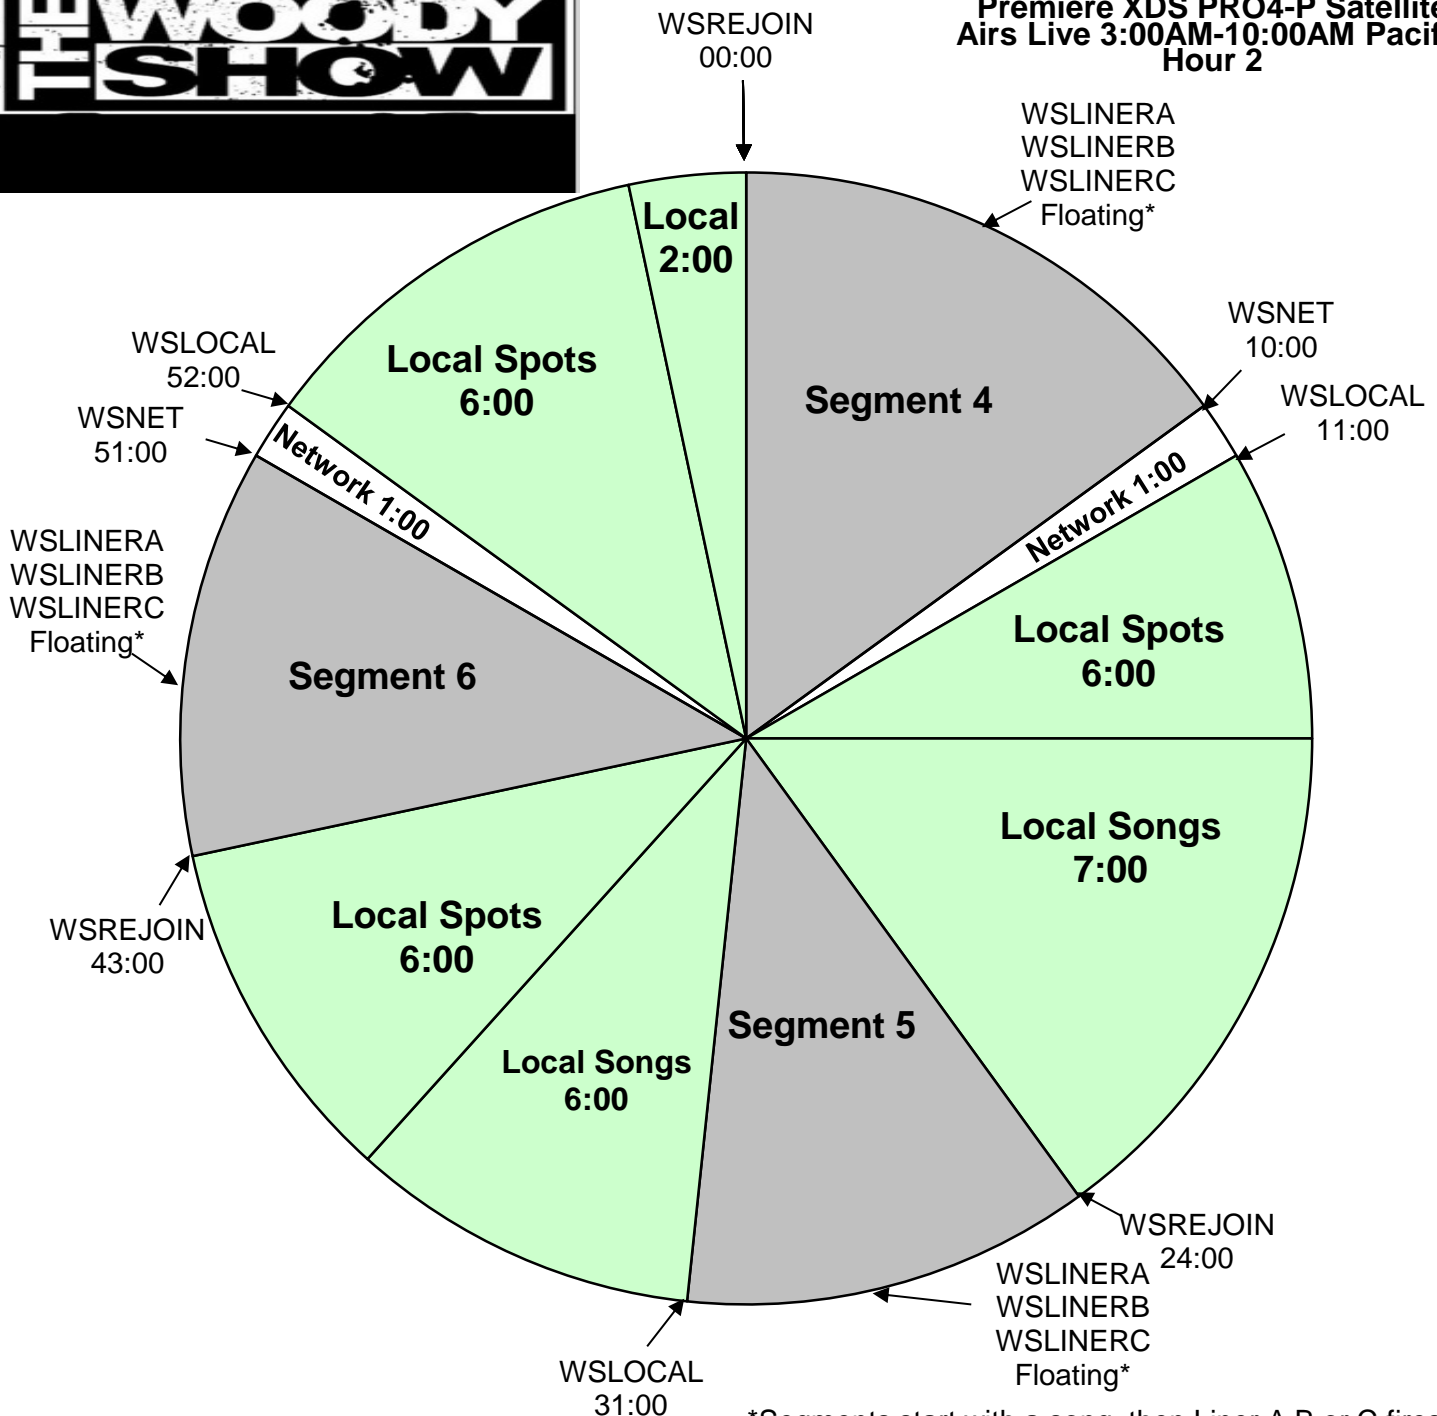

The Woody Show
 XDS Program: **Woody Show NAT**
 Effective Date: July 24th, 2017
 Premiere XDS PRO4-P Satellite
 Airs Live 3:00AM-10:00AM Pacific
 Hour 2

*Segments start with a song, then Liner A B or C fires at end of song.
 Local Breaks filled with news, traffic, weather, promos, spots, local contesting/stationality, jingle/sweeper imaging and song at the end.

Affiliates to ID station in the break prior to top of hour
All breaks float.

XDS Relays:

- WSLOCAL - Fires local breaks.
- WSNET - Fires network breaks.
- WSLINERA - Liner A Start (Produced Imaging) :05
- WSLINERB - Liner B Start (Dry Imaging) :05
- WSLINERC - Liner C Start (Woody Voiced Station Calls) :05
- WSREJOIN - Rejoin program