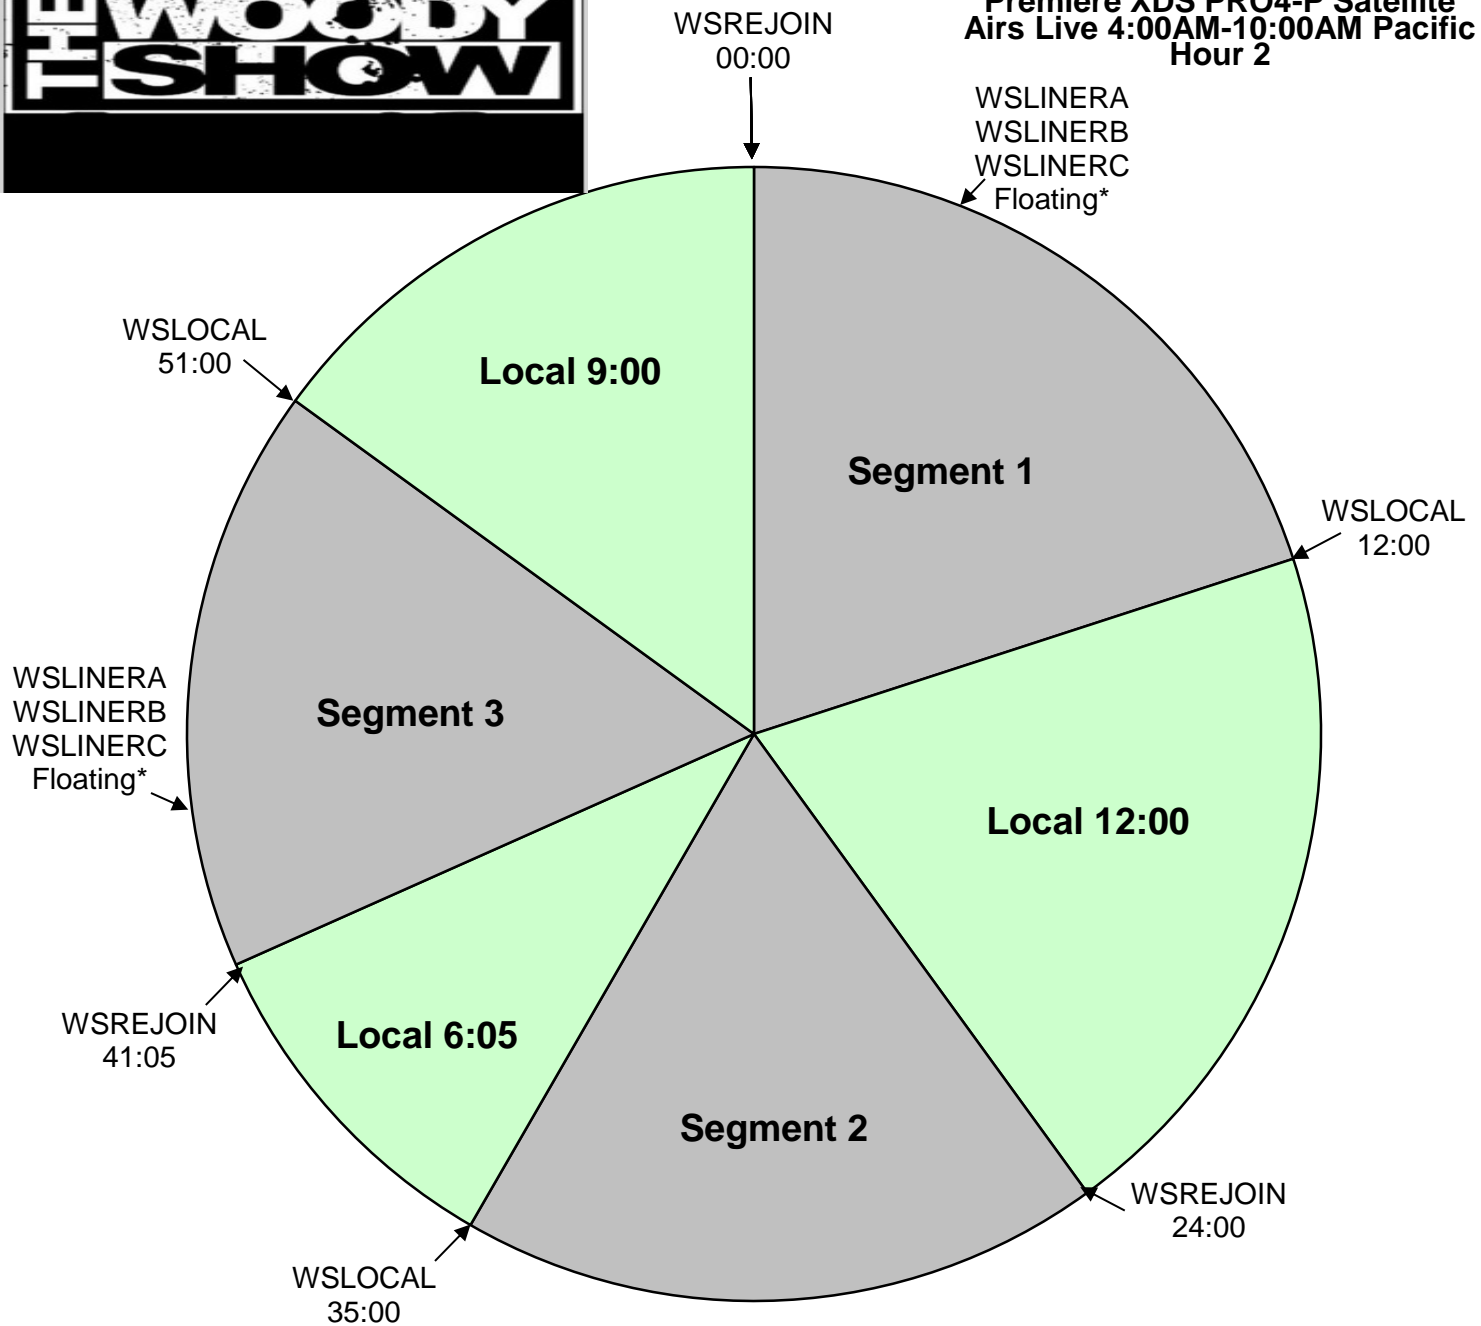

**The Woody Show**  
**XDS Program: The Woody Show**  
 Effective Date: October 31st, 2016  
 Premiere XDS PRO4-P Satellite  
 Airs Live 4:00AM-10:00AM Pacific  
 Hour 2

\*Segments 1 and 3 start with song, then Liner A B or C fires at end of song.  
 Local Breaks filled with news, traffic, weather, promos, spots, local contesting/stationality, jingle/sweeper imaging and song at the end.

Affiliates to ID station in the 9 minute break prior to top of hour  
**All breaks float.**

**XDS Relays:**  
 WSLOCAL - Fires local breaks.  
 WSLINERA - Liner A Start (Produced Imaging) :05  
 WSLINERB - Liner B Start (Dry Imaging) :05  
 WSLINERC - Liner C Start (Woody Voiced Station Calls) :05  
 WSREJOIN - Rejoin program