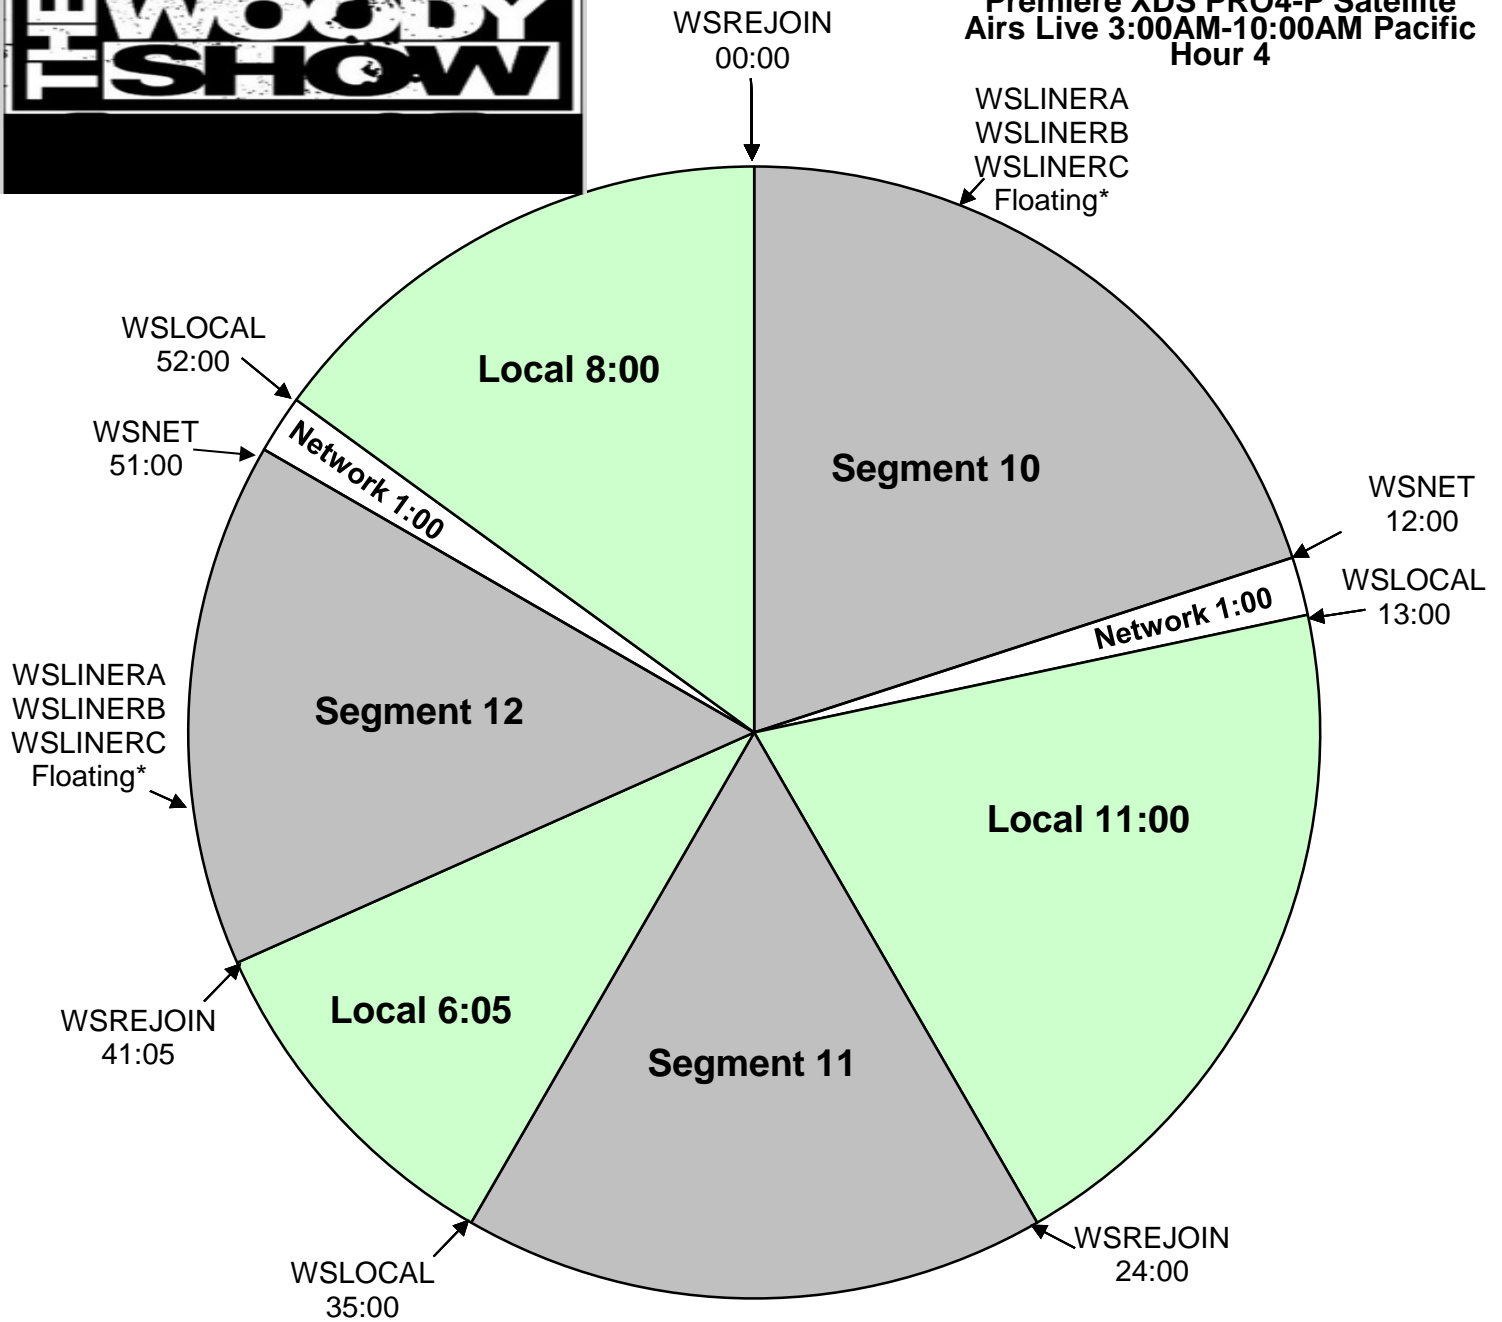

The Woody Show
 XDS Program: Woody Show NAT
 Effective Date: July 24th, 2017
 Premiere XDS PRO4-P Satellite
 Airs Live 3:00AM-10:00AM Pacific
 Hour 4

*Segments start with a song, then Liner A B or C fires at end of song.
 Local Breaks filled with news, traffic, weather, promos, spots, local contesting/stationality, jingle/sweeper imaging and song at the end.

Affiliates to ID station in the break prior to top of hour
All breaks float.

XDS Relays:

- WSLOCAL - Fires local breaks.
- WSNET - Fires network breaks.
- WSLINERA - Liner A Start (Produced Imaging) :05
- WSLINERB - Liner B Start (Dry Imaging) :05
- WSLINERC - Liner C Start (Woody Voiced Station Calls) :05
- WSREJOIN - Rejoin program