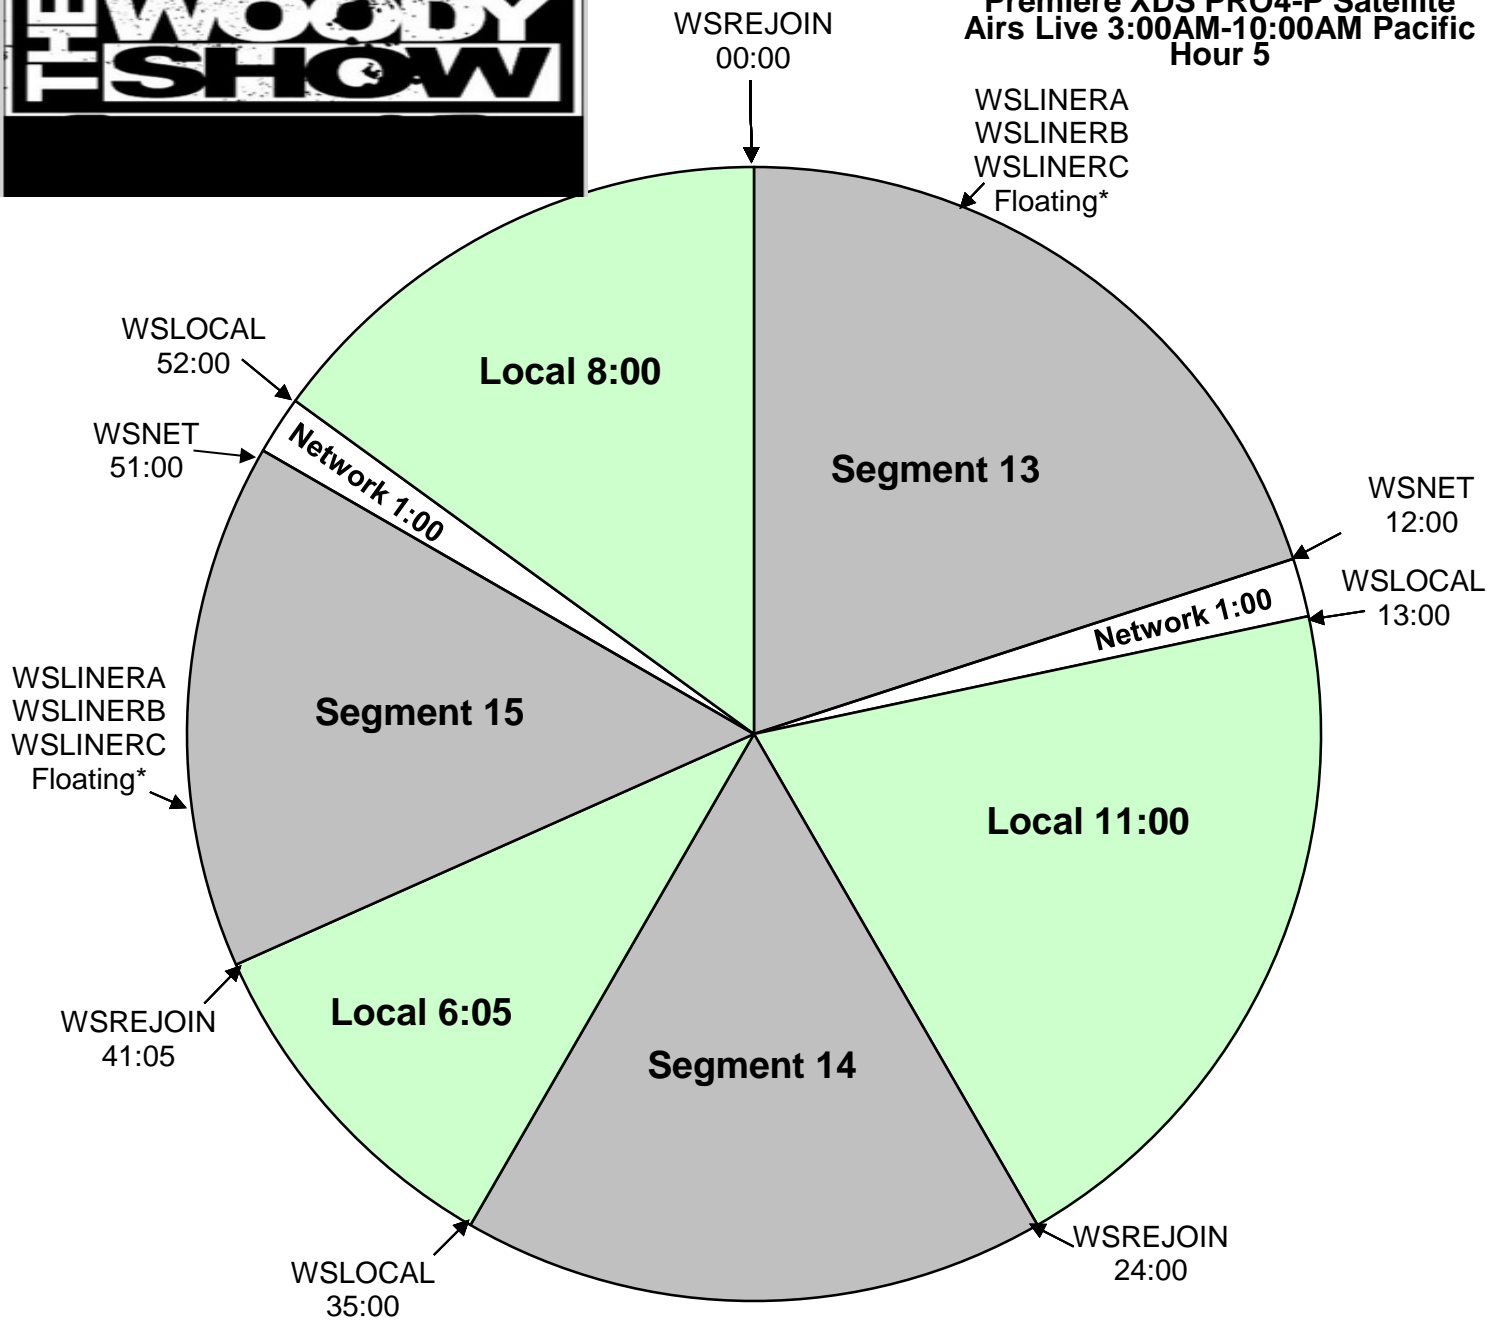

**The Woody Show**  
 XDS Program: The Woody Show  
 Effective Date: July 24th, 2017  
 Premiere XDS PRO4-P Satellite  
 Airs Live 3:00AM-10:00AM Pacific  
 Hour 5

\*Segments start with a song, then Liner A B or C fires at end of song.  
 Local Breaks filled with news, traffic, weather, promos, spots, local contesting/stationality, jingle/sweeper imaging and song at the end.

Affiliates to ID station in the 9 minute break prior to top of hour

**All breaks float.**

**XDS Relays:**

- WSLOCAL - Fires local breaks.
- WSNET - Fires network breaks.
- WSLINERA - Liner A Start (Positioning Statement followed by Station Name) :05
- WSLINERB - Liner B Start (Station Name followed by Positioning Statement) :05
- WSLINERC - Liner C Start (Reserved for Future Use) :05
- WSREJOIN - Rejoin program