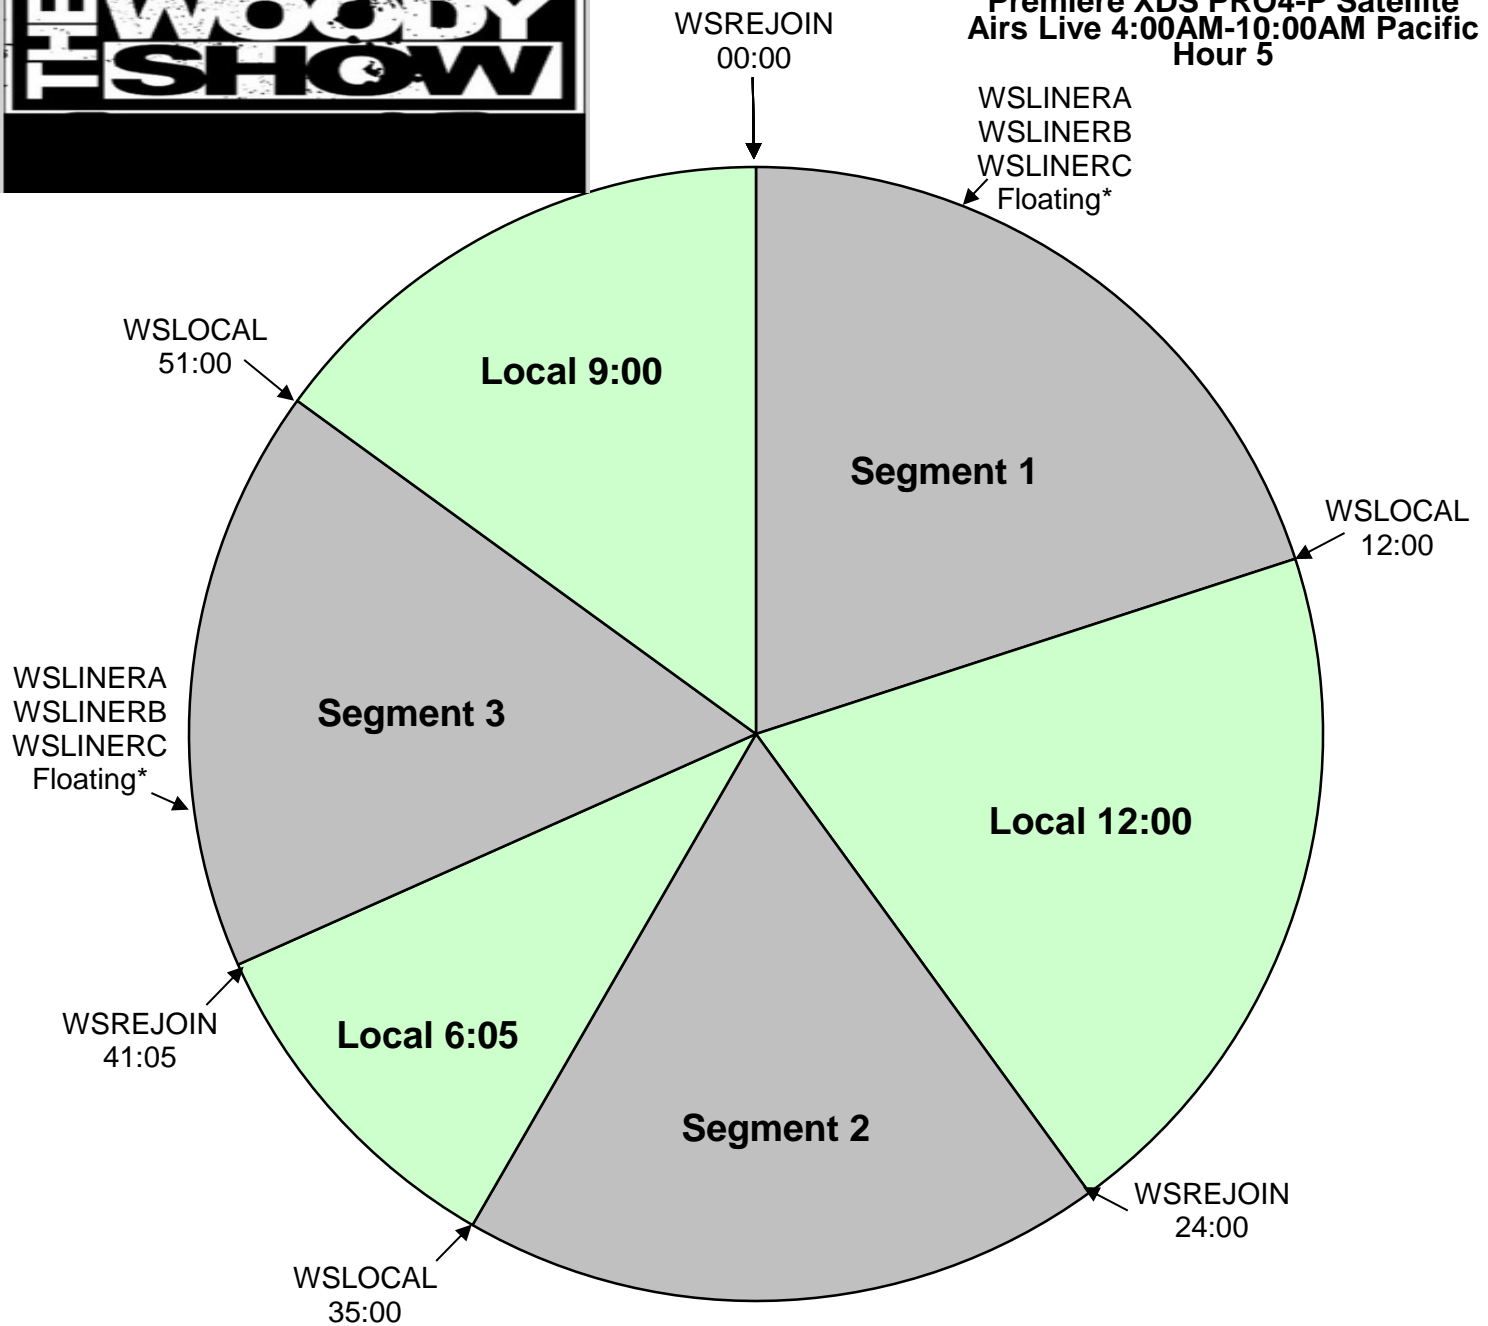

**The Woody Show**  
**XDS Program: The Woody Show**  
 Effective Date: October 31st, 2016  
 Premiere XDS PRO4-P Satellite  
 Airs Live 4:00AM-10:00AM Pacific  
 Hour 5

\*Segments 1 and 3 start with song, then Liner A B or C fires at end of song.  
 Local Breaks filled with news, traffic, weather, promos, spots, local contesting/stationality, jingle/sweeper imaging and song at the end.

Affiliates to ID station in the 9 minute break prior to top of hour  
**All breaks float.**

**XDS Relays:**

- WSLOCAL - Fires local breaks.
- WSLINERA - Liner A Start (Produced Imaging) :05
- WSLINERB - Liner B Start (Dry Imaging) :05
- WSLINERC - Liner C Start (Woody Voiced Station Calls) :05
- WSREJOIN - Rejoin program