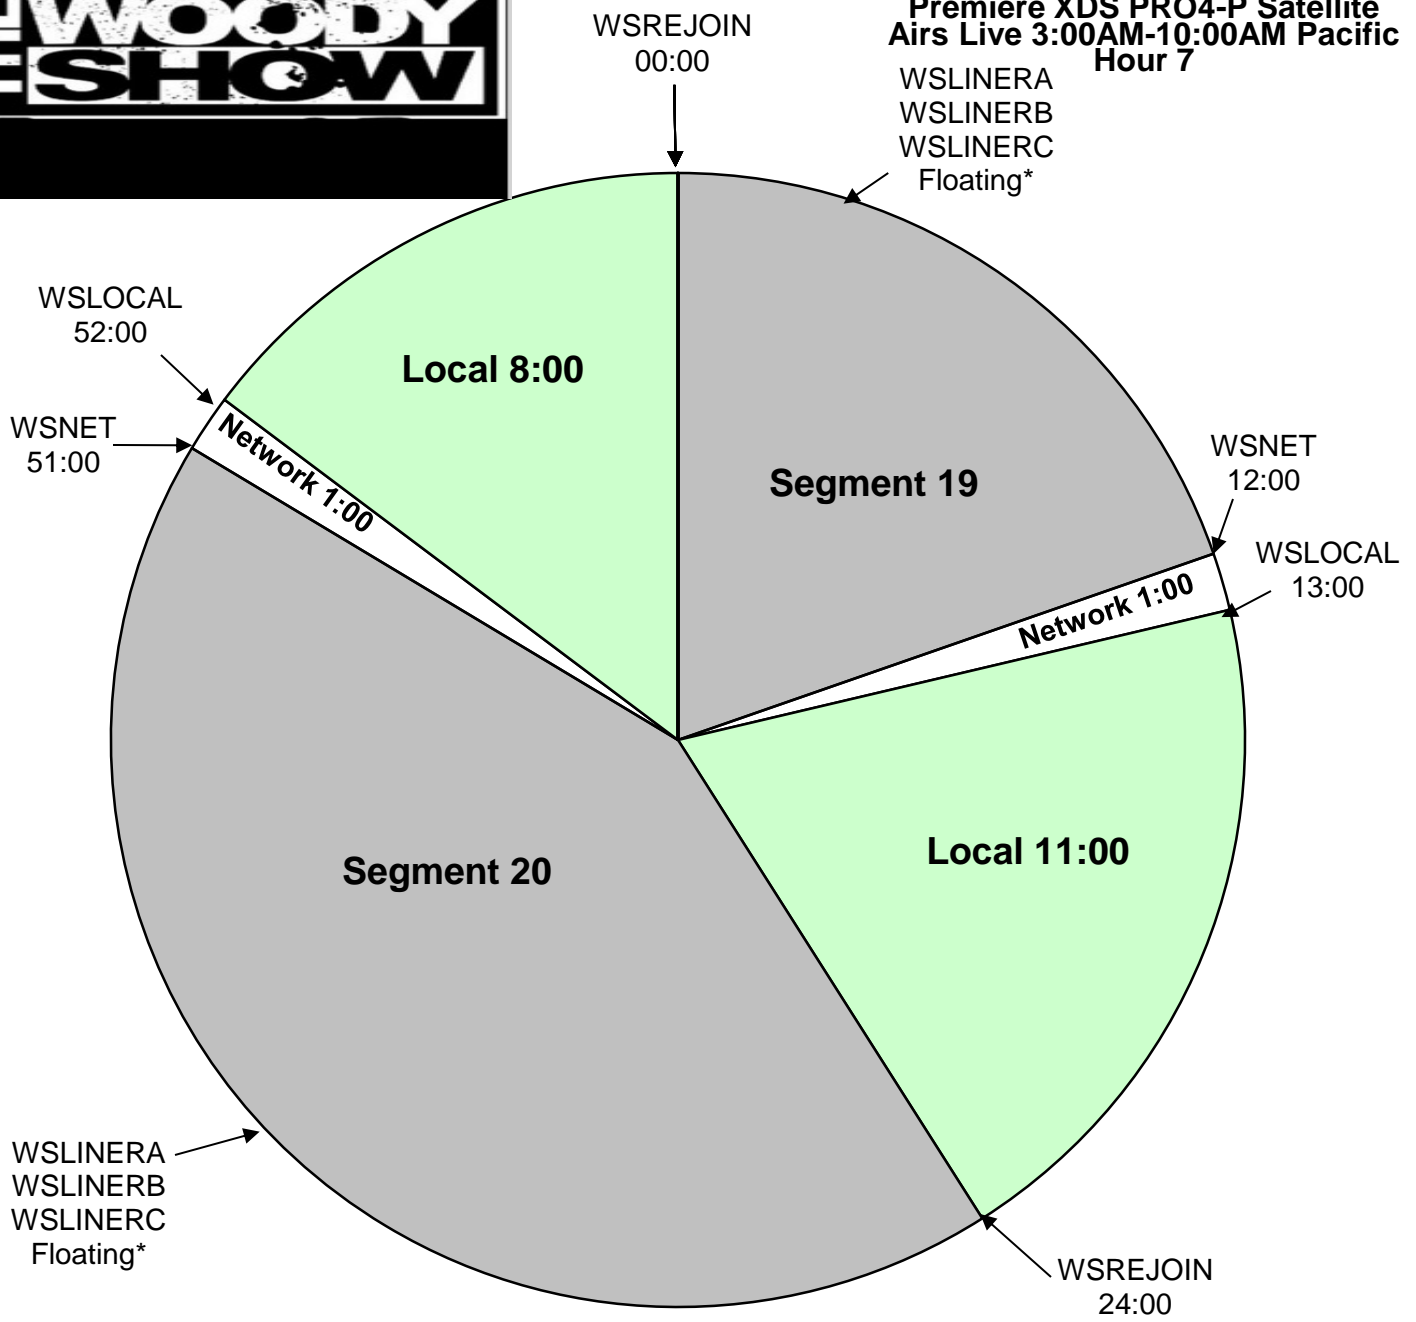

The Woody Show
XDS Program: The Woody Show
 Effective Date: July 24th, 2017
 Premiere XDS PRO4-P Satellite
 Airs Live 3:00AM-10:00AM Pacific
 Hour 7

*Segments start with a song, then Liner A B or C fires at end of song.
 Local Breaks filled with news, traffic, weather, promos, spots, local contesting/stationality, jingle/sweeper imaging and song at the end.

Affiliates to ID station in the 9 minute break prior to top of hour
All breaks float.

XDS Relays:
 WSLOCAL - Fires local breaks.
 WSNET - Fires network breaks.
 WSLINERA - Liner A Start (Positioning Statement followed by Station Name) :05
 WSLINERB - Liner B Start (Station Name followed by Positioning Statement) :05
 WSLINERC - Liner C Start (Reserved for Future Use) :05
 WSREJOIN - Rejoin program