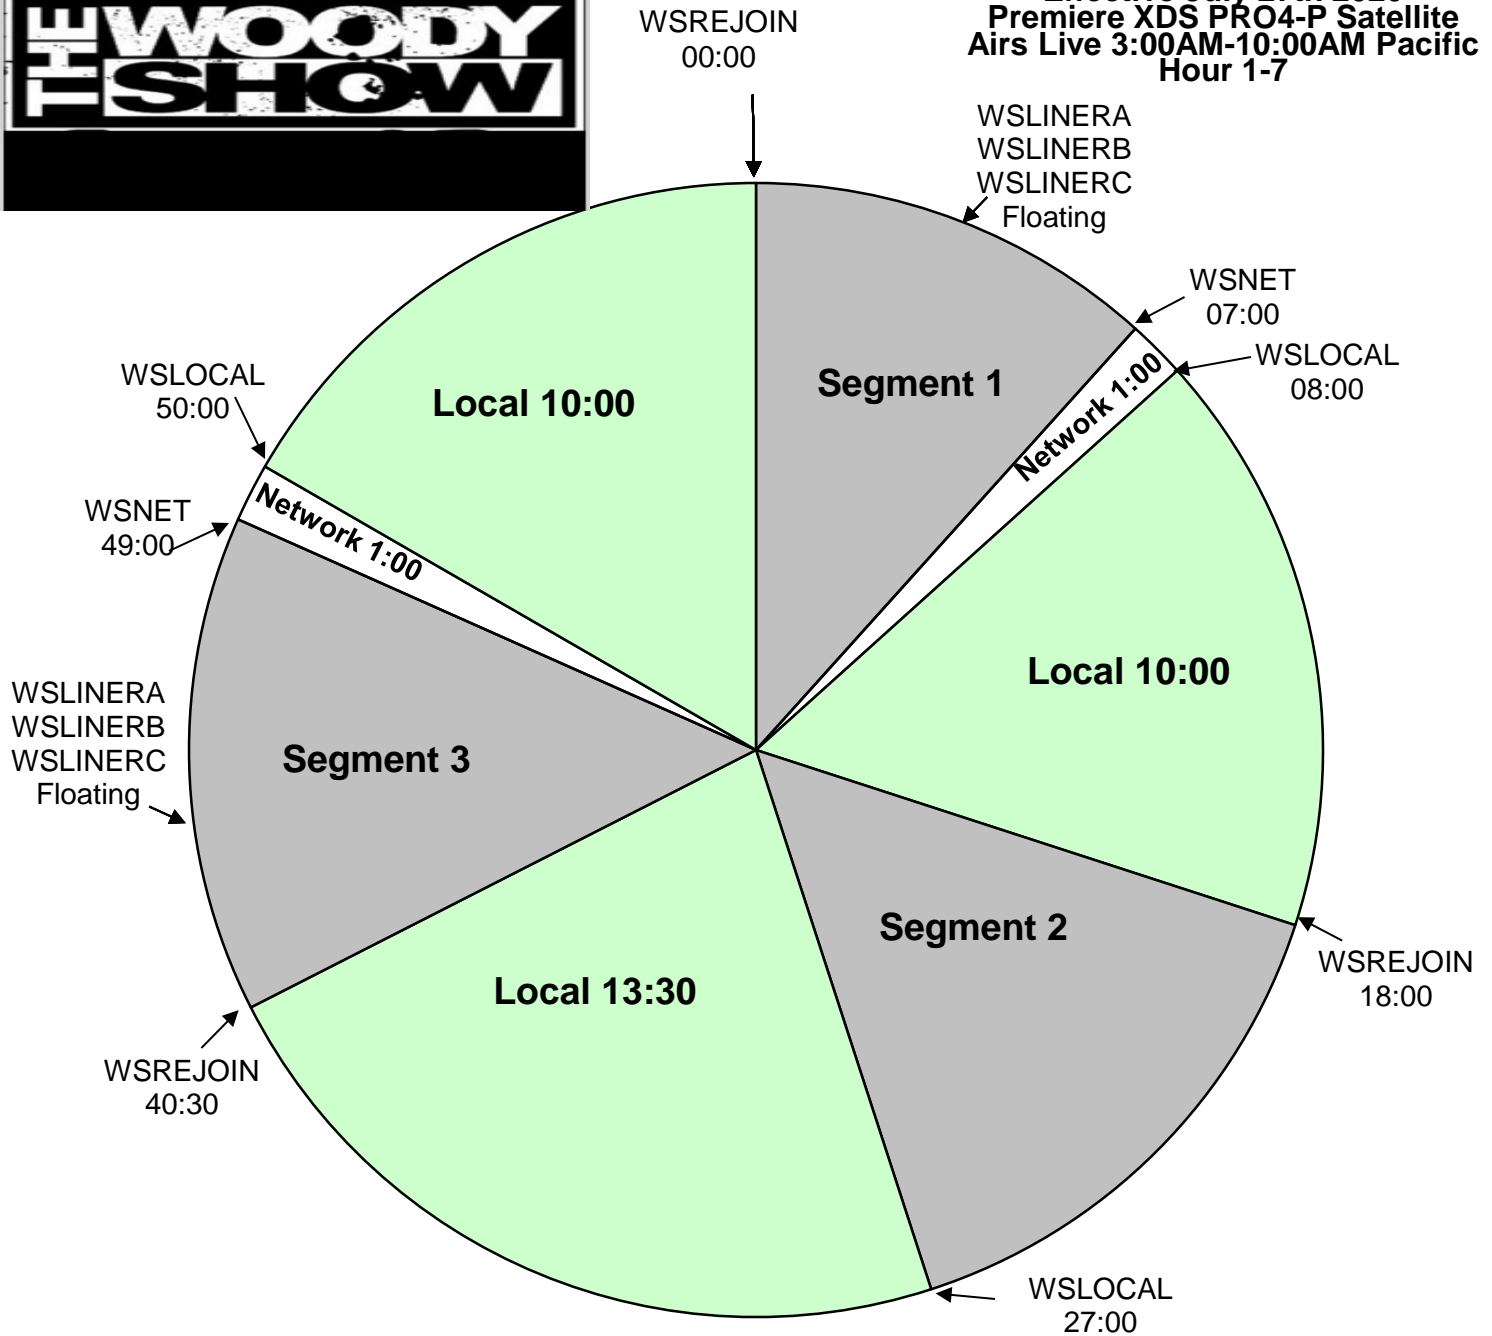

The Woody Show
XDS Program: Woody Show NAT
Effective July 27th 2020
Premiere XDS PRO4-P Satellite
Airs Live 3:00AM-10:00AM Pacific
Hour 1-7

Local Breaks filled with news, traffic, weather, promos, spots, local contesting/stationality, jingle/sweeper imaging and song at the end.

Affiliates to ID station in the 10 minute break prior to top of hour

All breaks float.

XDS Relays:

- WSLOCAL - Fires local breaks.
- WSNET - Fires network breaks.
- WSLINERA - Liner A Start (Positioning Statement followed by Station Name) :05
- WSLINERB - Liner B Start (Station Name followed by Positioning Statement) :05
- WSLINERC - Liner C Start (Reserved for Future Use) :05
- WSREJOIN - Rejoin program