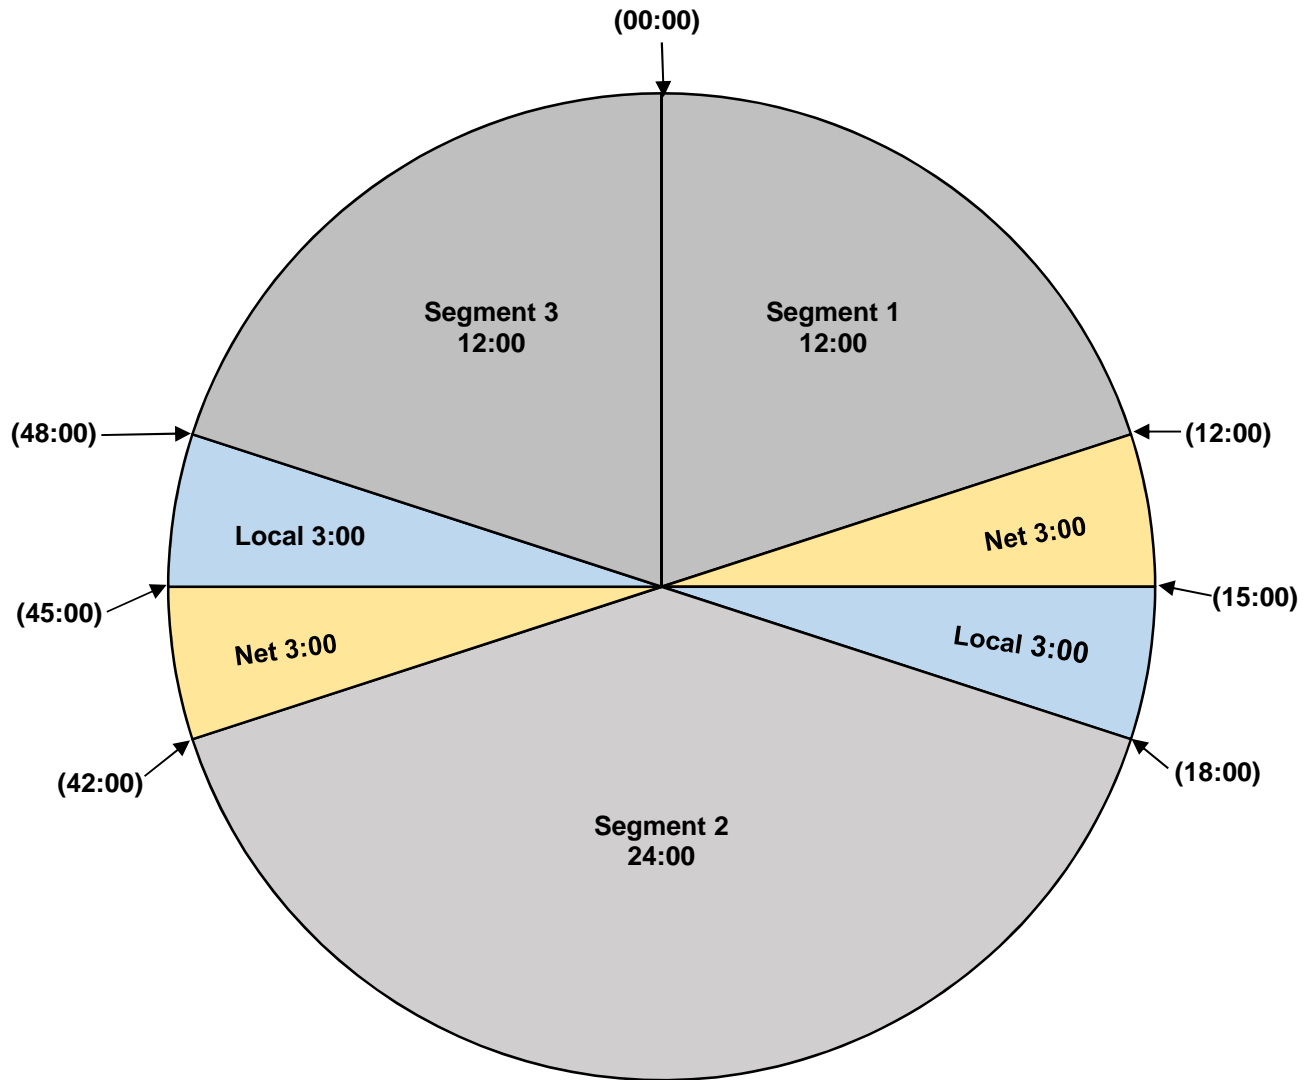

**PROGRAM CLOCK**  
Effective September 1, 2018  
FTP and WAN

**Cart Numbers for Content Distribution**

	Seg. 1	Seg. 2	Seg. 3
Saturday =	900350	900351	900352
Sunday =	900360	900361	900362

Segment lengths are approximate.