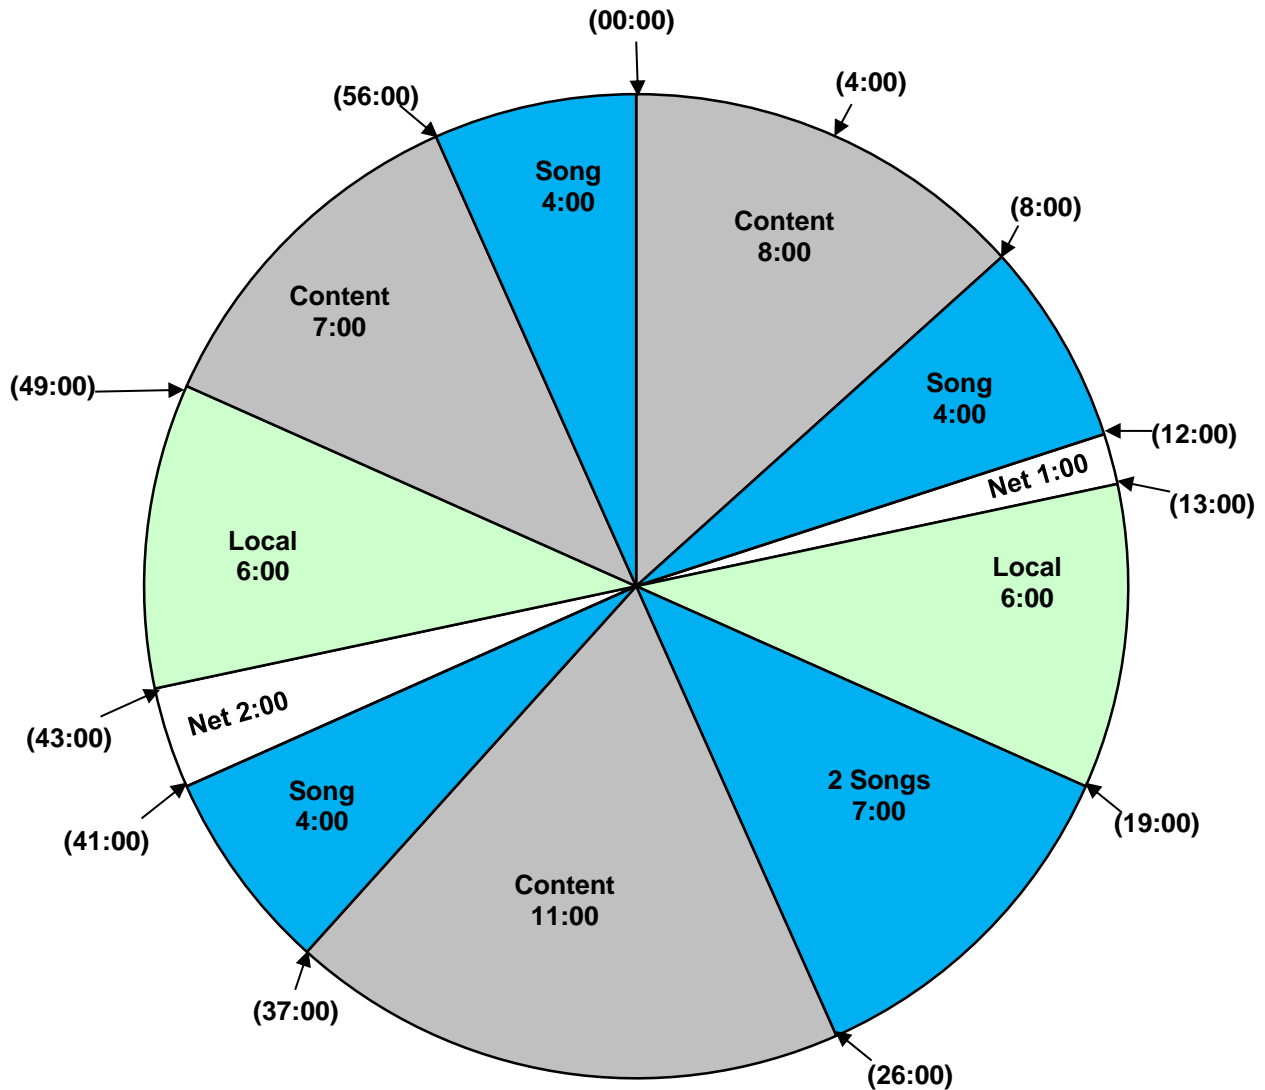

PROGRAM CLOCK
 Effective TBA, 2017
 FTP and WAN
 Hours 1-4

Cart Numbers for Content Distribution

	Seg. 1	Seg. 2	Seg. 3
Hour 1 =	926400	926402	926404
Hour 2 =	926406	926408	926410
Hour 3 =	926412	926414	926416
Hour 4 =	926418	926420	926422

Segment lengths are approximate.
 Any difference in time will be made up/taken out of song segments

For Technical Assistance call:
 Premiere Network Operations: 800-276-4431
 Technical Info: <http://engineering.premiereradio.com>