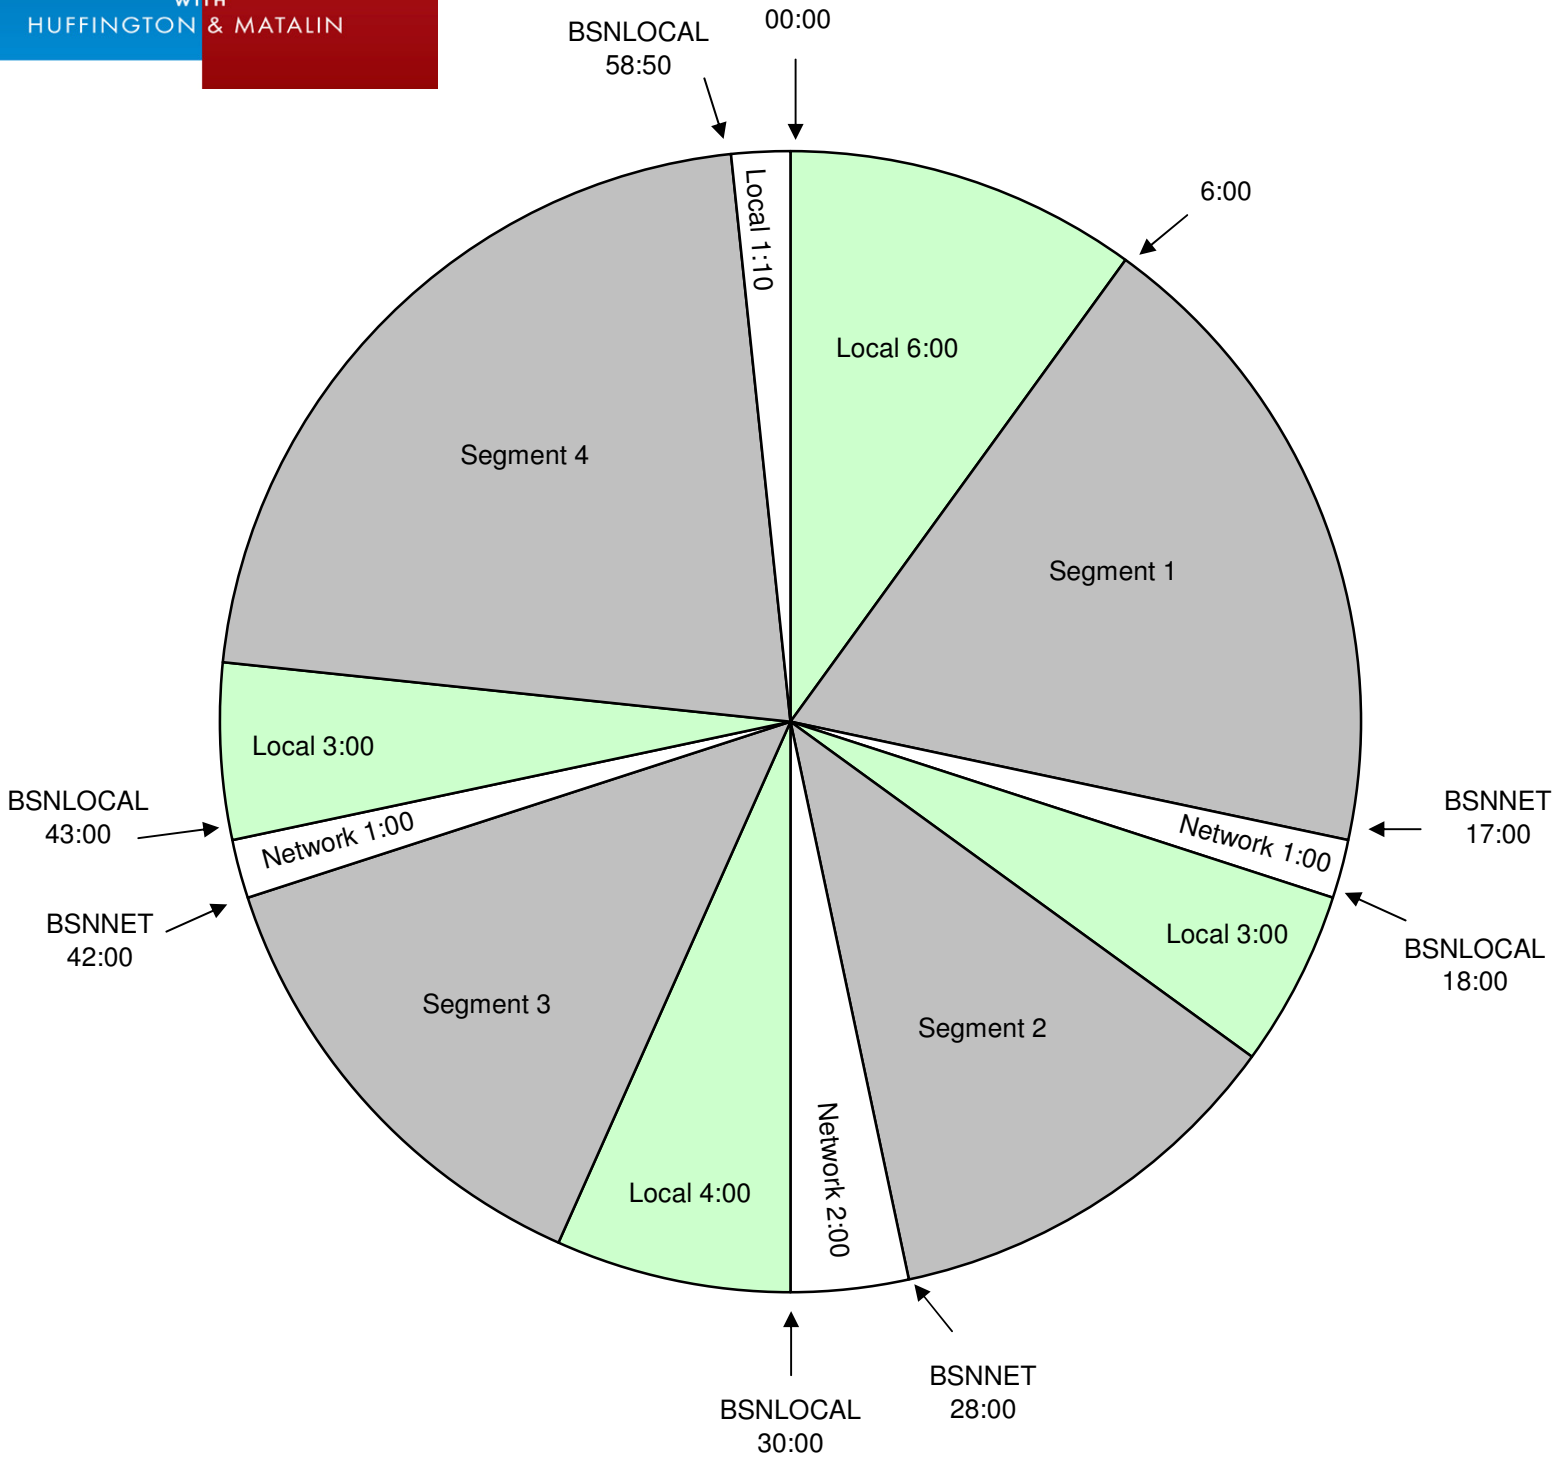

# BOTH SIDES NOW

WITH HUFFINGTON & MATALIN

**PROGRAM CLOCK**  
**XDS Program: Both Sides Now**  
**Premiere XDS PRO4-P Satellite**  
**Friday Only**  
**9pm-10pm ET / 6pm-7pm PT**  
**Effective April 19th**

For Technical Assistance call:  
(818) 461-5409 (Premiere NOC)  
Technical Info: [engineering.premiereradio.com](http://engineering.premiereradio.com)

Fixed Breaks at: 30:00 and 58:50.  
Floating Breaks at: 17:00 and 42:00.

Network spot is included in the 4th segment.