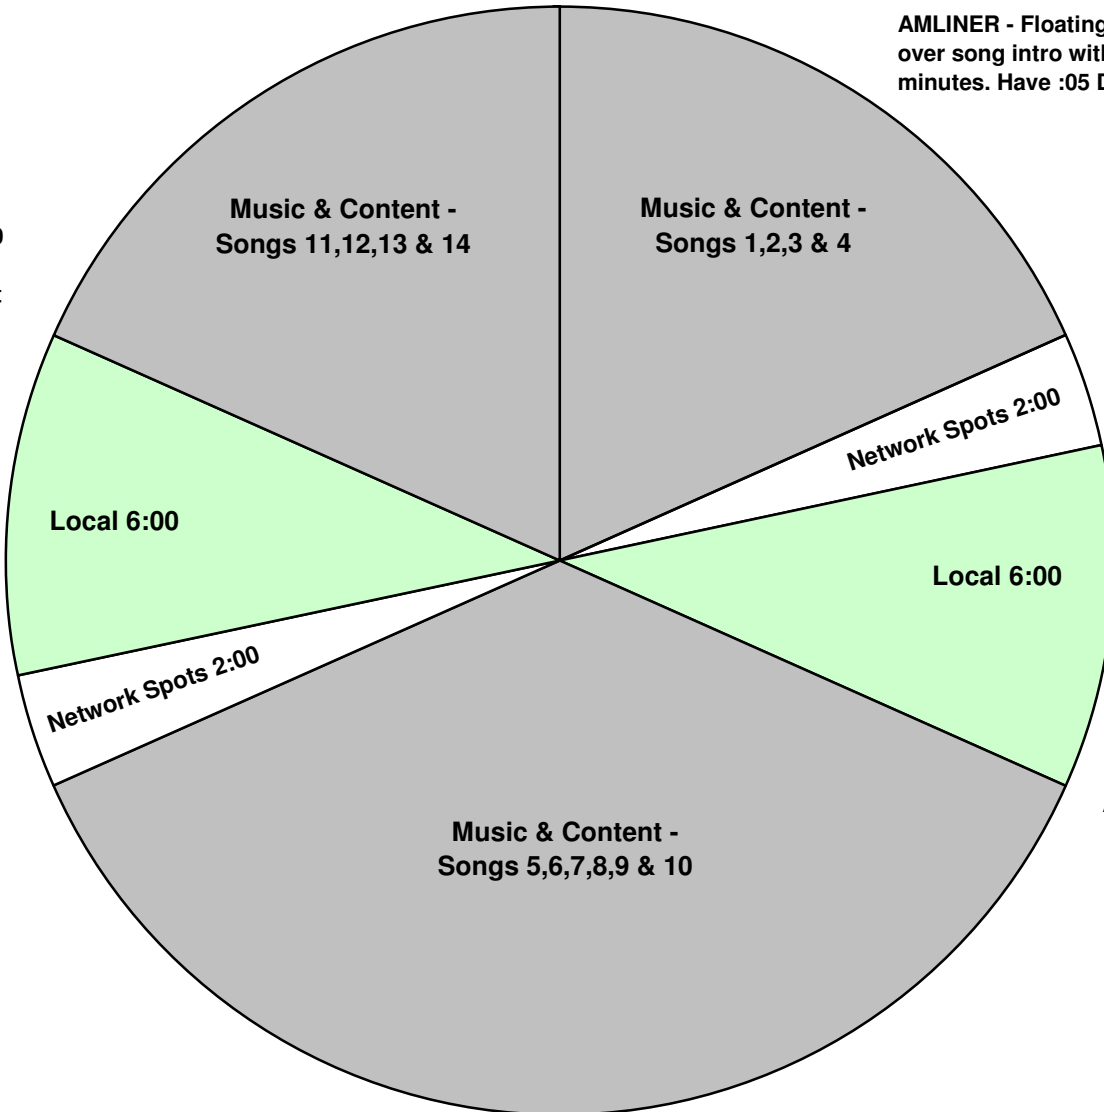

PROGRAM CLOCK
 Effective October 12, 2011
 Premiere XDS PRO4-P Satellite
 Feeds 8 PM to 2 AM Eastern
 (5 PM to 11 PM Pacific)

AMREJOIN 00:00 AMID - ID will occur over song intro. Have :05 Dry ID loaded.

AMLINER - Floating liner relay will fire over song intro within first 11 minutes. Have :05 Dry ID loaded.

AMREJOIN 49:00
 Rejoin for stations who opt out of song fill.

AMLINER - Floating liner relay will fire over song intro between 30:00 & 41:00 minutes. Have :05 Dry ID loaded.

AMLINER - Floating liner relay will fire over song intro between 19:00 & 30:00 minutes. Have :05 Dry ID loaded.

For Technical Assistance Call
 Premiere Network Operations Center: (800) 276-4431
 Technical Info: <http://engineering.premiereradio.com>

NOTES:

- AMLOCAL = Local Break
- AMLINER = Liner (5 seconds)
- AMID = Legal ID (5 seconds)
- AMREJOIN1 = Optional rejoin
- AMREJOIN = Rejoin network