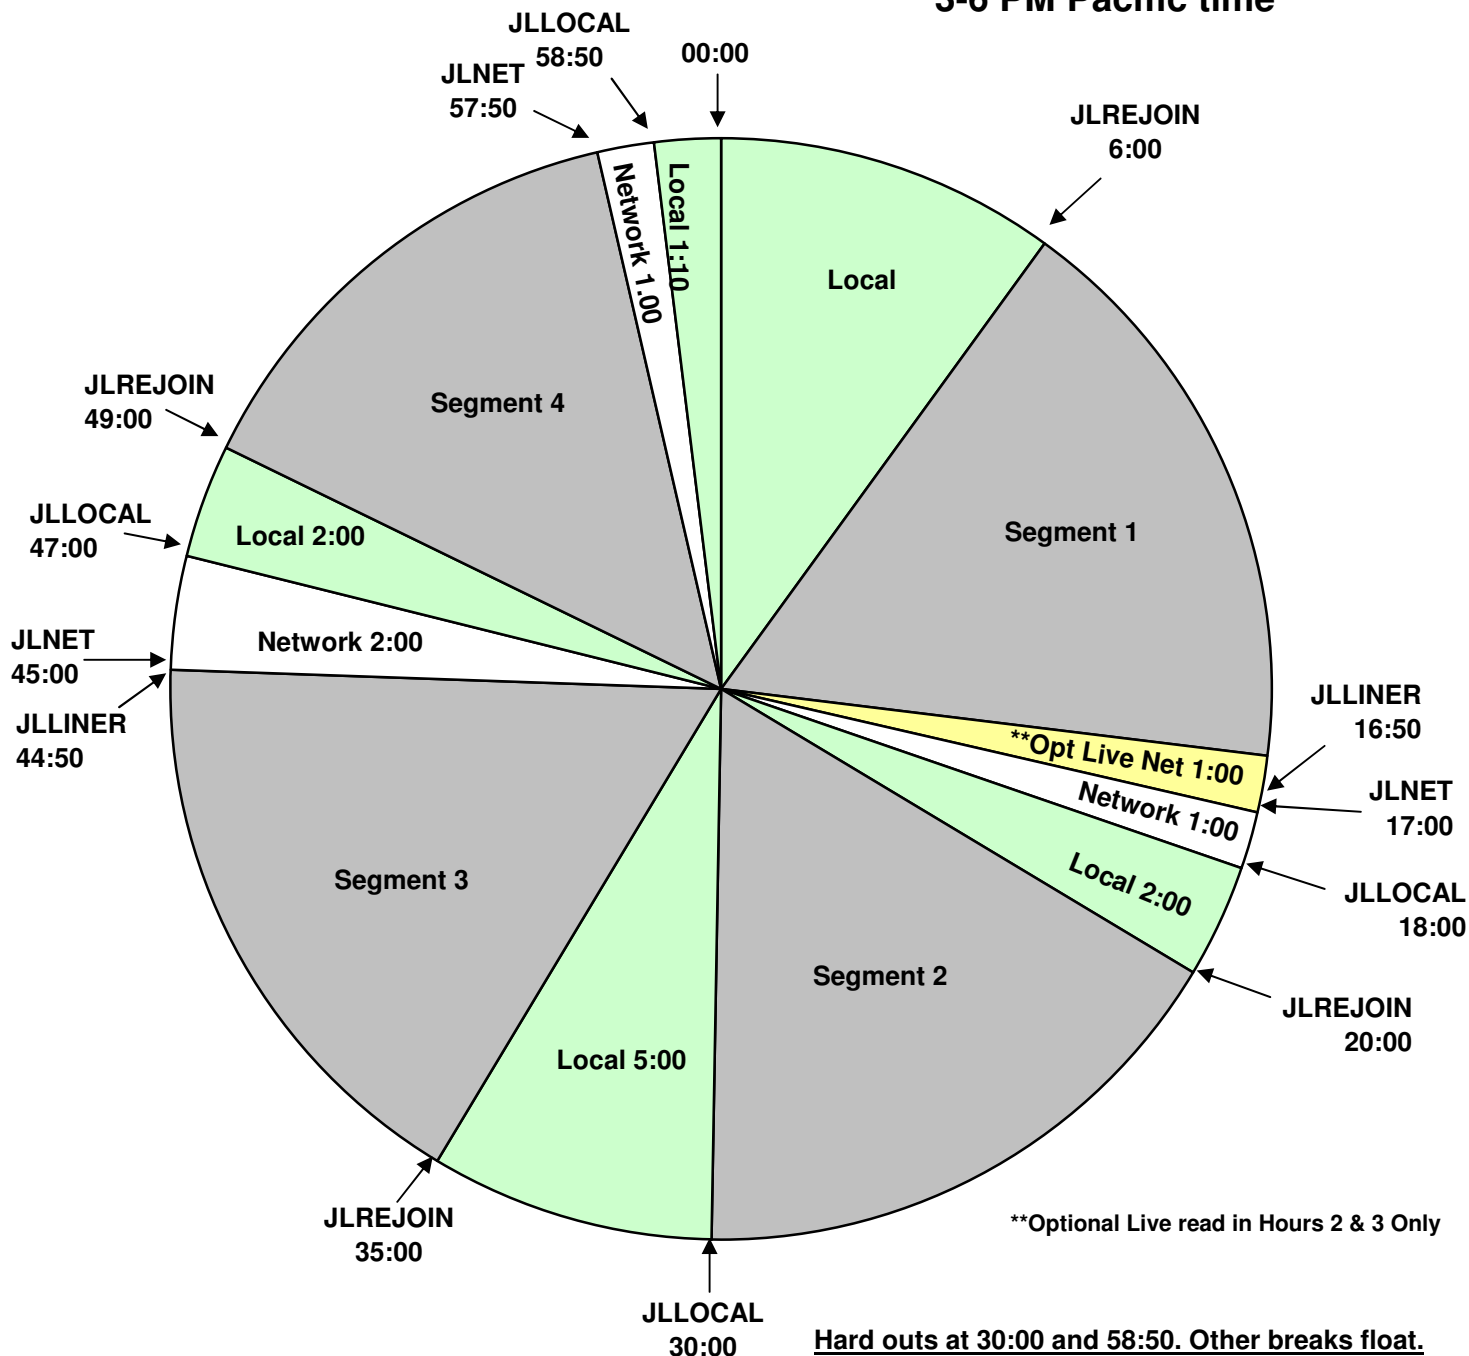

**America Now with Meghan McCain
Program Clock**

XDS Program: America Now

Effective July 17, 2015

Premiere XDS PRO4-P Satellite

**6-9 PM Eastern/ 5-8 PM Central/
3-6 PM Pacific time**

****Optional Live read in Hours 2 & 3 Only**

Hard outs at 30:00 and 58:50. Other breaks float.

JLREJOIN: local streaming start.

JLLINER: fires local :10-second liner.

JLLOCAL: fires local break.

JLNET: local streaming stop.

For Technical Assistance call:
Premiere Network Operations Center: 800-276-4431
Technical Info: www.premiereradio.com/engineering

America Now Promos/Liner fed between 9:31 & 9:34pm ET

America Now Promo 1 sent at 9:31:00pm ET (30 seconds)

America Now Promo 2 sent at 9:32:00pm ET (15 seconds)

America Now Liner sent at 9:32:30pm ET (10 seconds)