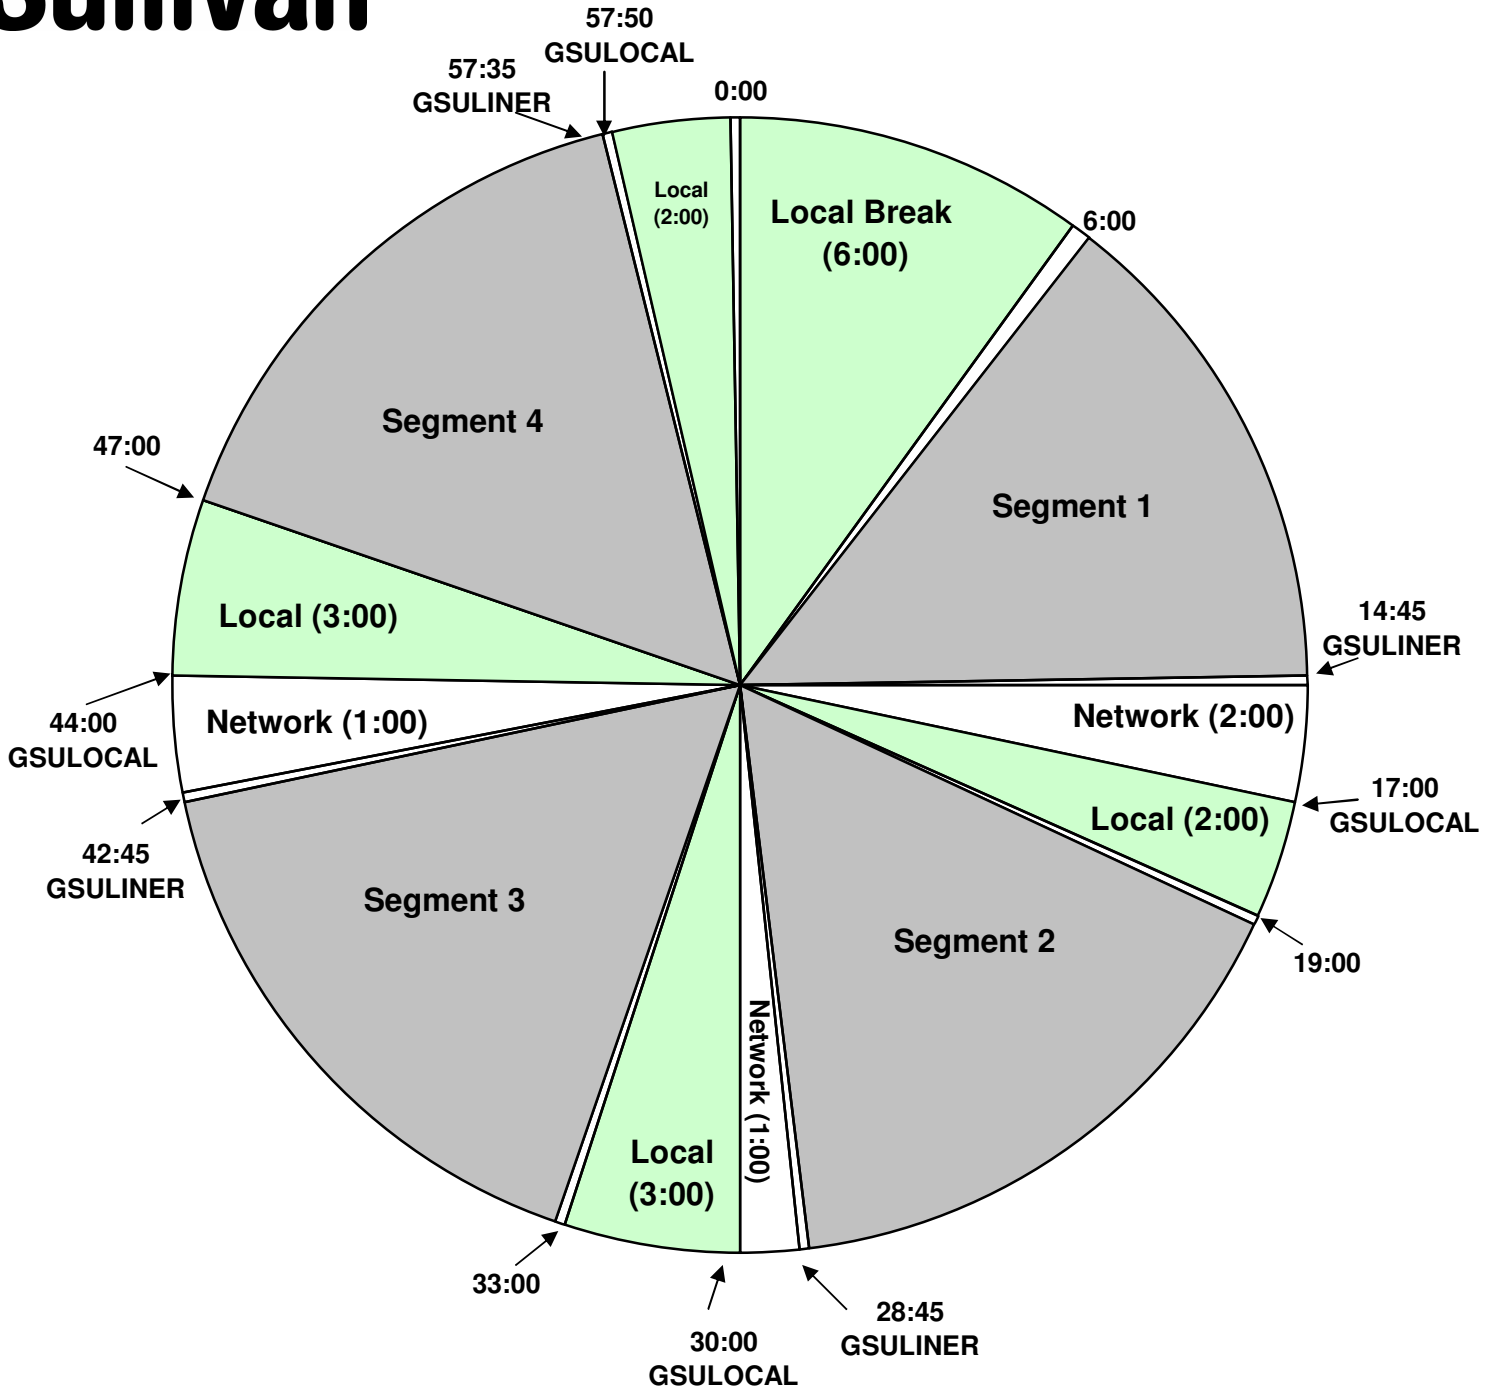

# SUNDAY PROGRAM CLOCK

Effective January 19, 2009

Premiere XDS PRO4-P Satellite

Sunday: 9 AM to 12 PM Eastern,  
6 to 9 AM Pacific time

For Technical Assistance call:  
Premiere Network Operations Center: 800-276-4431  
Technical Info: <http://engineering.premiereradio.com>

Intro :30  
Bumpers :15  
Rejoins :10