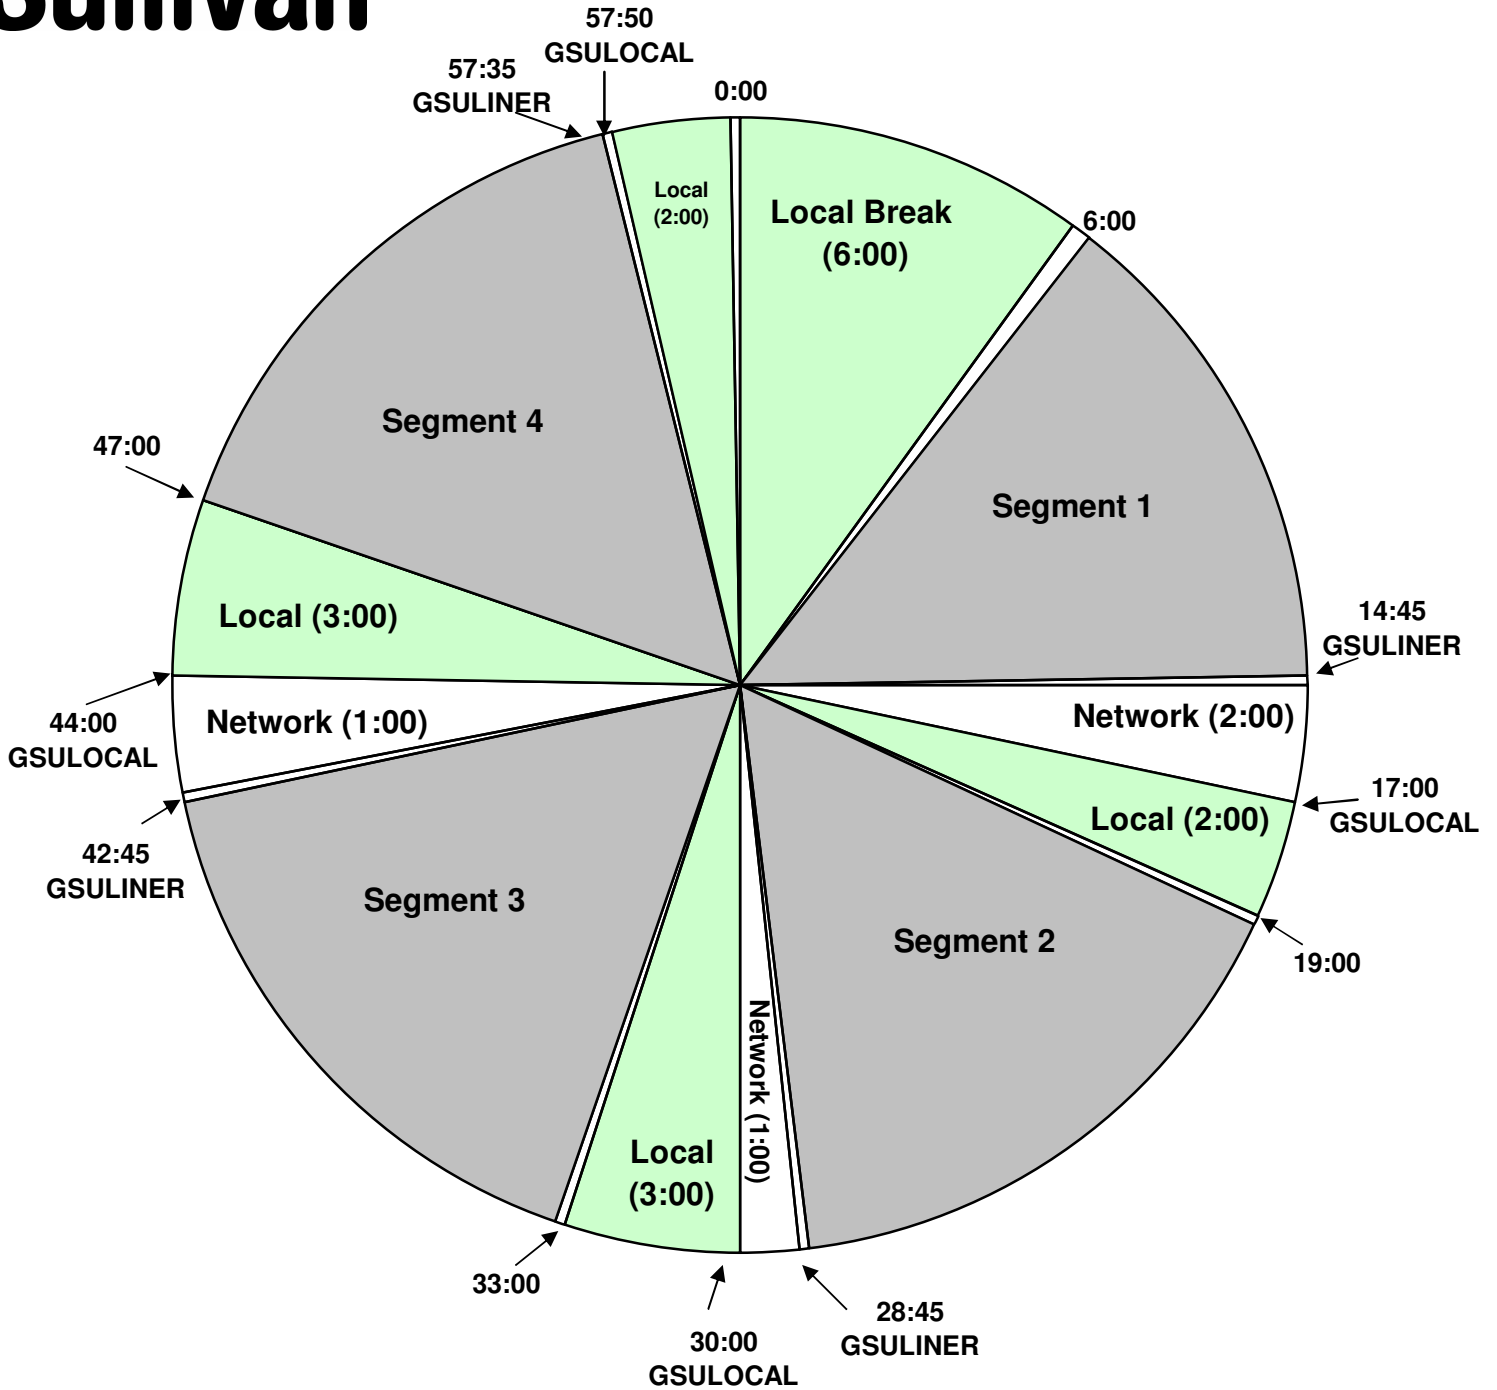

SUNDAY PROGRAM CLOCK

Effective October 12, 2011

Premiere XDS PRO4-P Satellite

Sunday: 9 AM to 12 PM Eastern,
6 to 9 AM Pacific time

For Technical Assistance call:
Premiere Network Operations Center: 800-276-4431
Technical Info: <http://engineering.premiereradio.com>

Intro :30
Bumpers :15
Rejoins :10