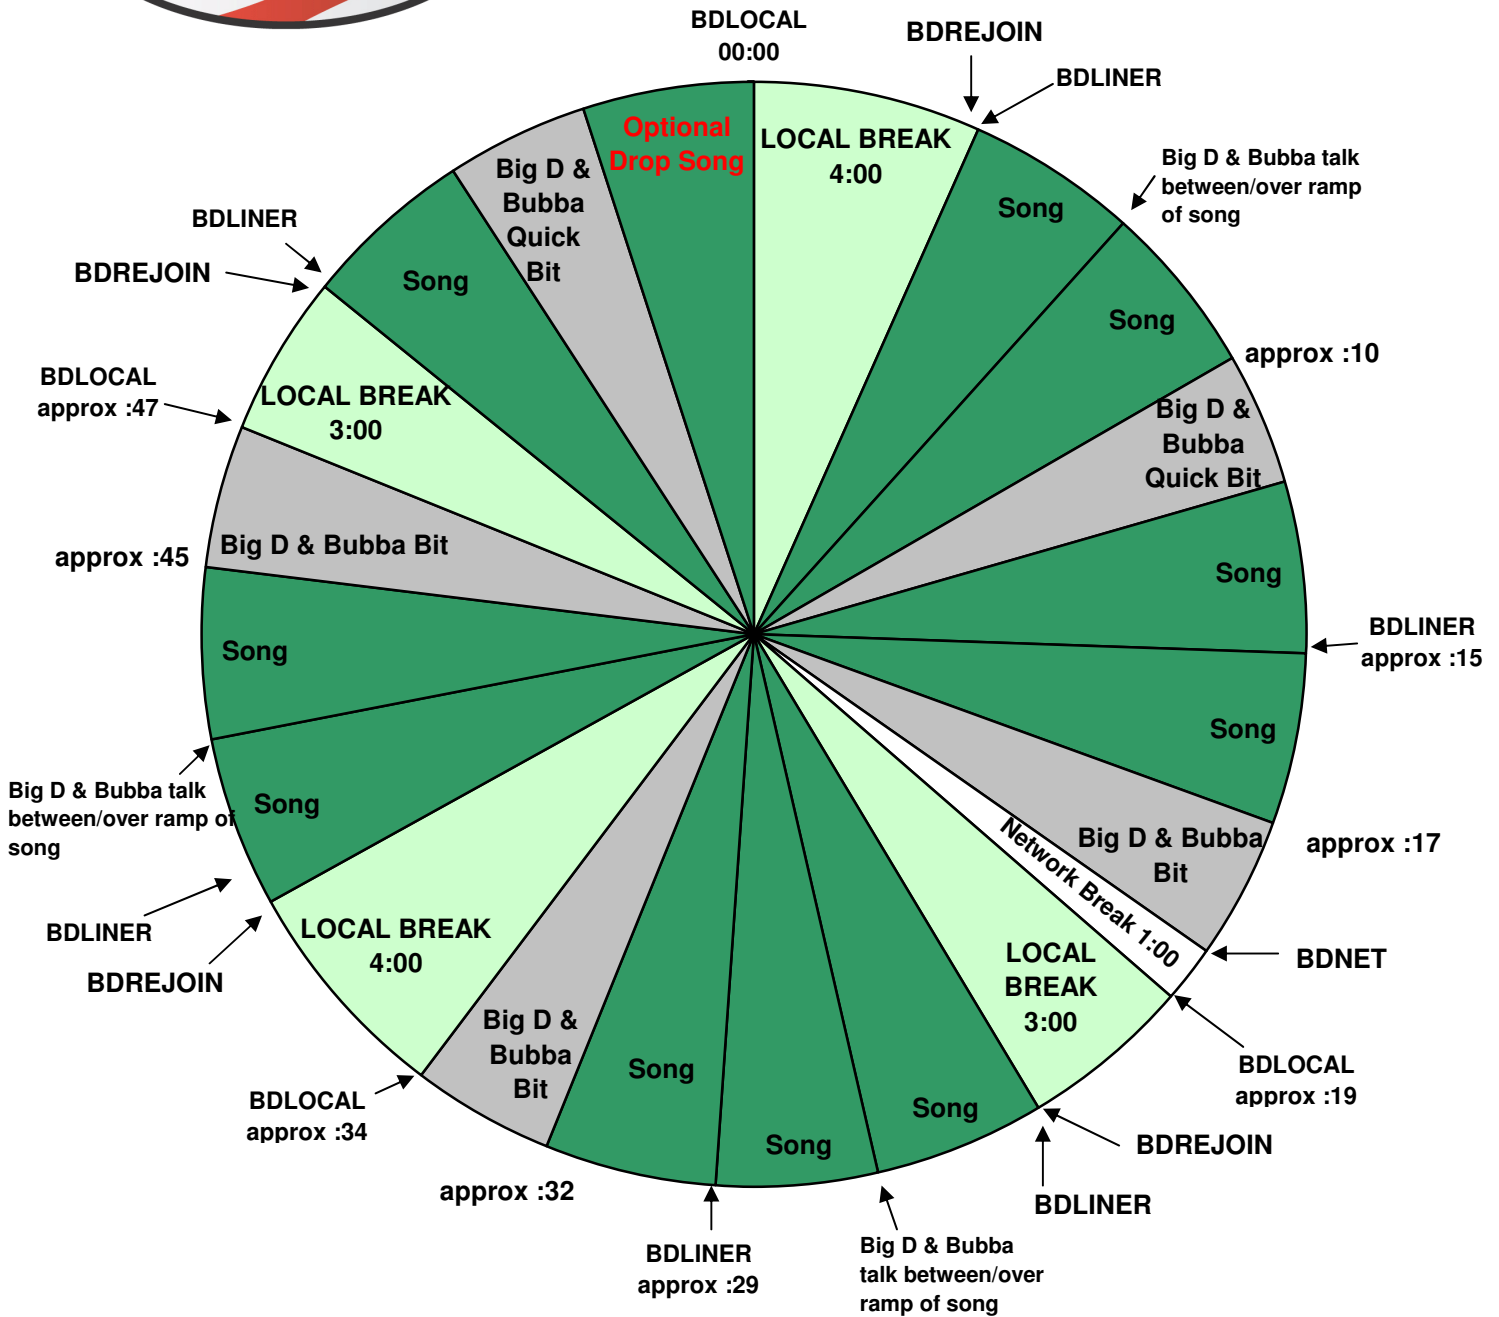

PROGRAM CLOCK
 Effective January 19, 2009
 Premiere XDS PRO4-P Satellite
 6 AM - 10 AM EASTERN
 3 AM - 7 AM PACIFIC

For Technical Assistance Call
 Premiere Network Operations Center: 800-276-4431
 Technical Info: <http://engineering.premiereradio.com>

BDLINER fires D&B call letter liner
 BDLOCAL fires local breaks
 BDNET fires the network break