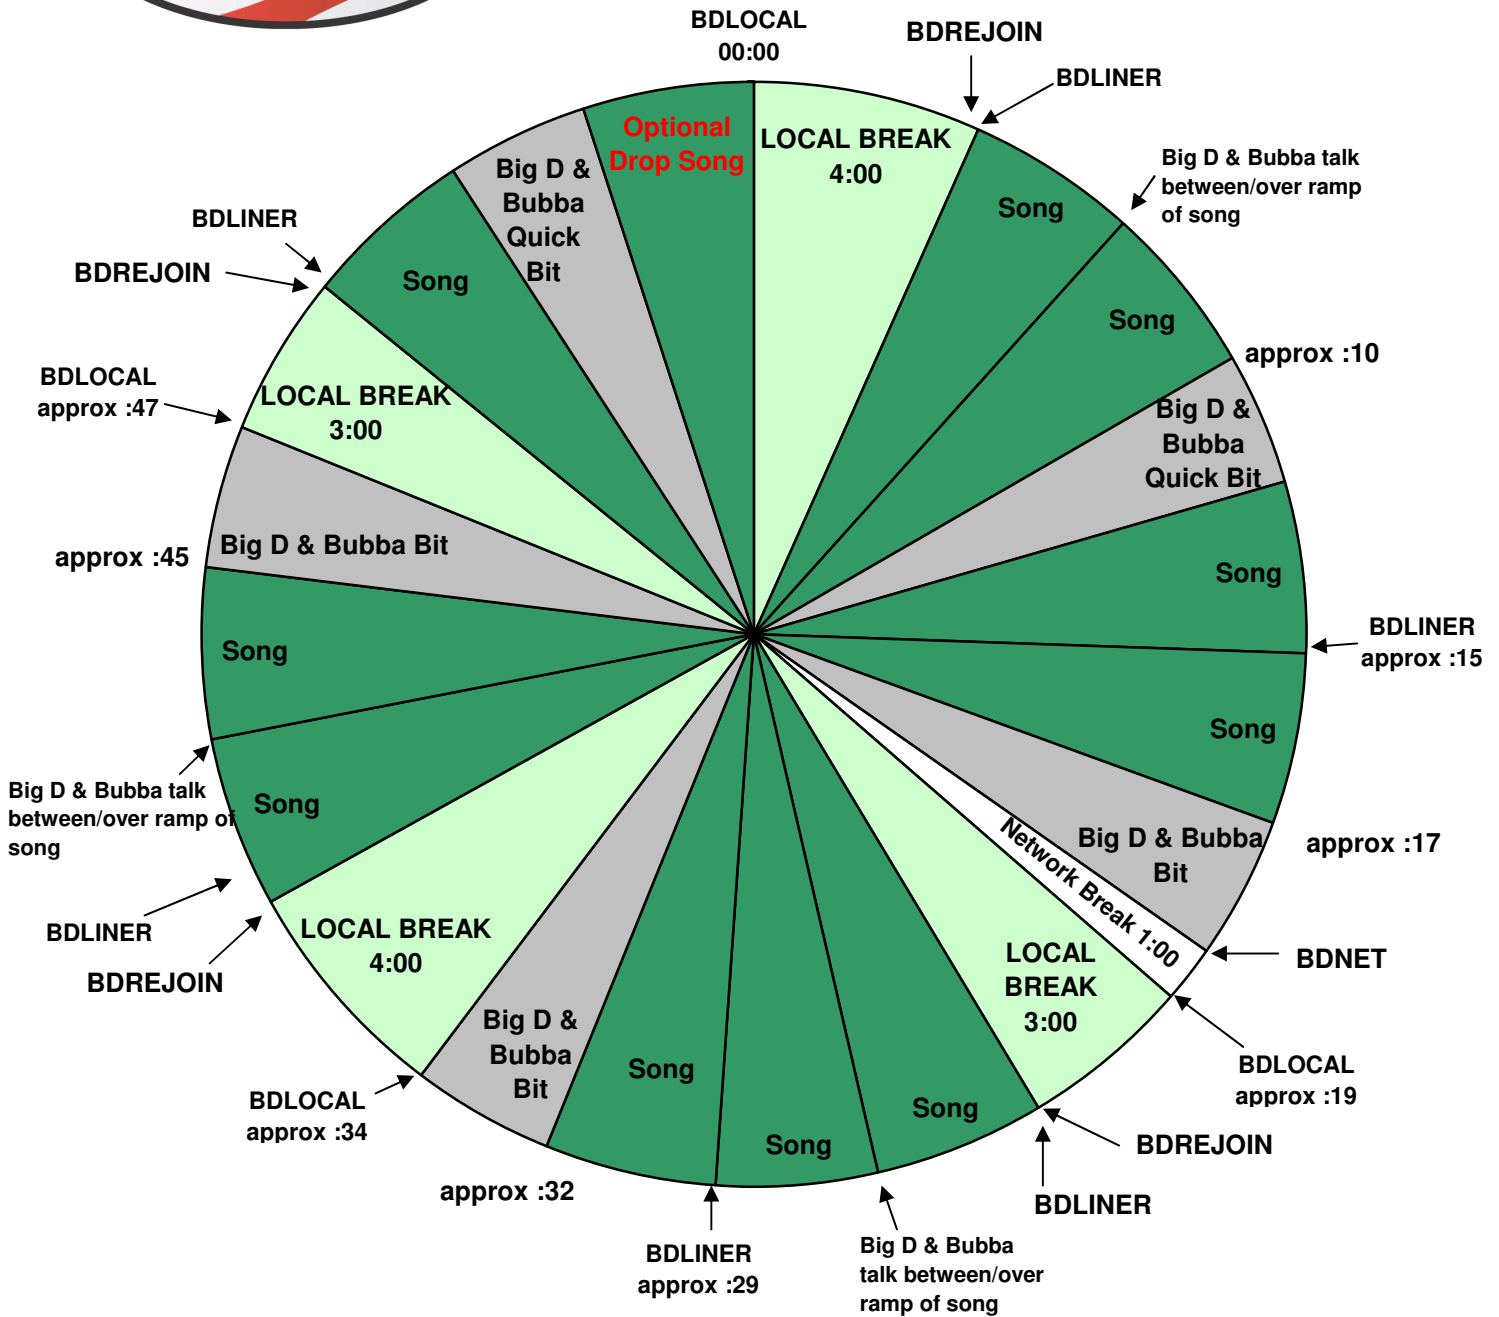

PROGRAM CLOCK
 Effective October 12, 2011
 Premiere XDS PRO4-P Satellite
 6 AM - 10 AM EASTERN
 3 AM - 7 AM PACIFIC

For Technical Assistance Call
 Premiere Network Operations Center: 800-276-4431
 Technical Info: <http://engineering.premiereradio.com>

BDLINER fires D&B call letter liner
BDLOCAL fires local breaks
BDNET fires the network break