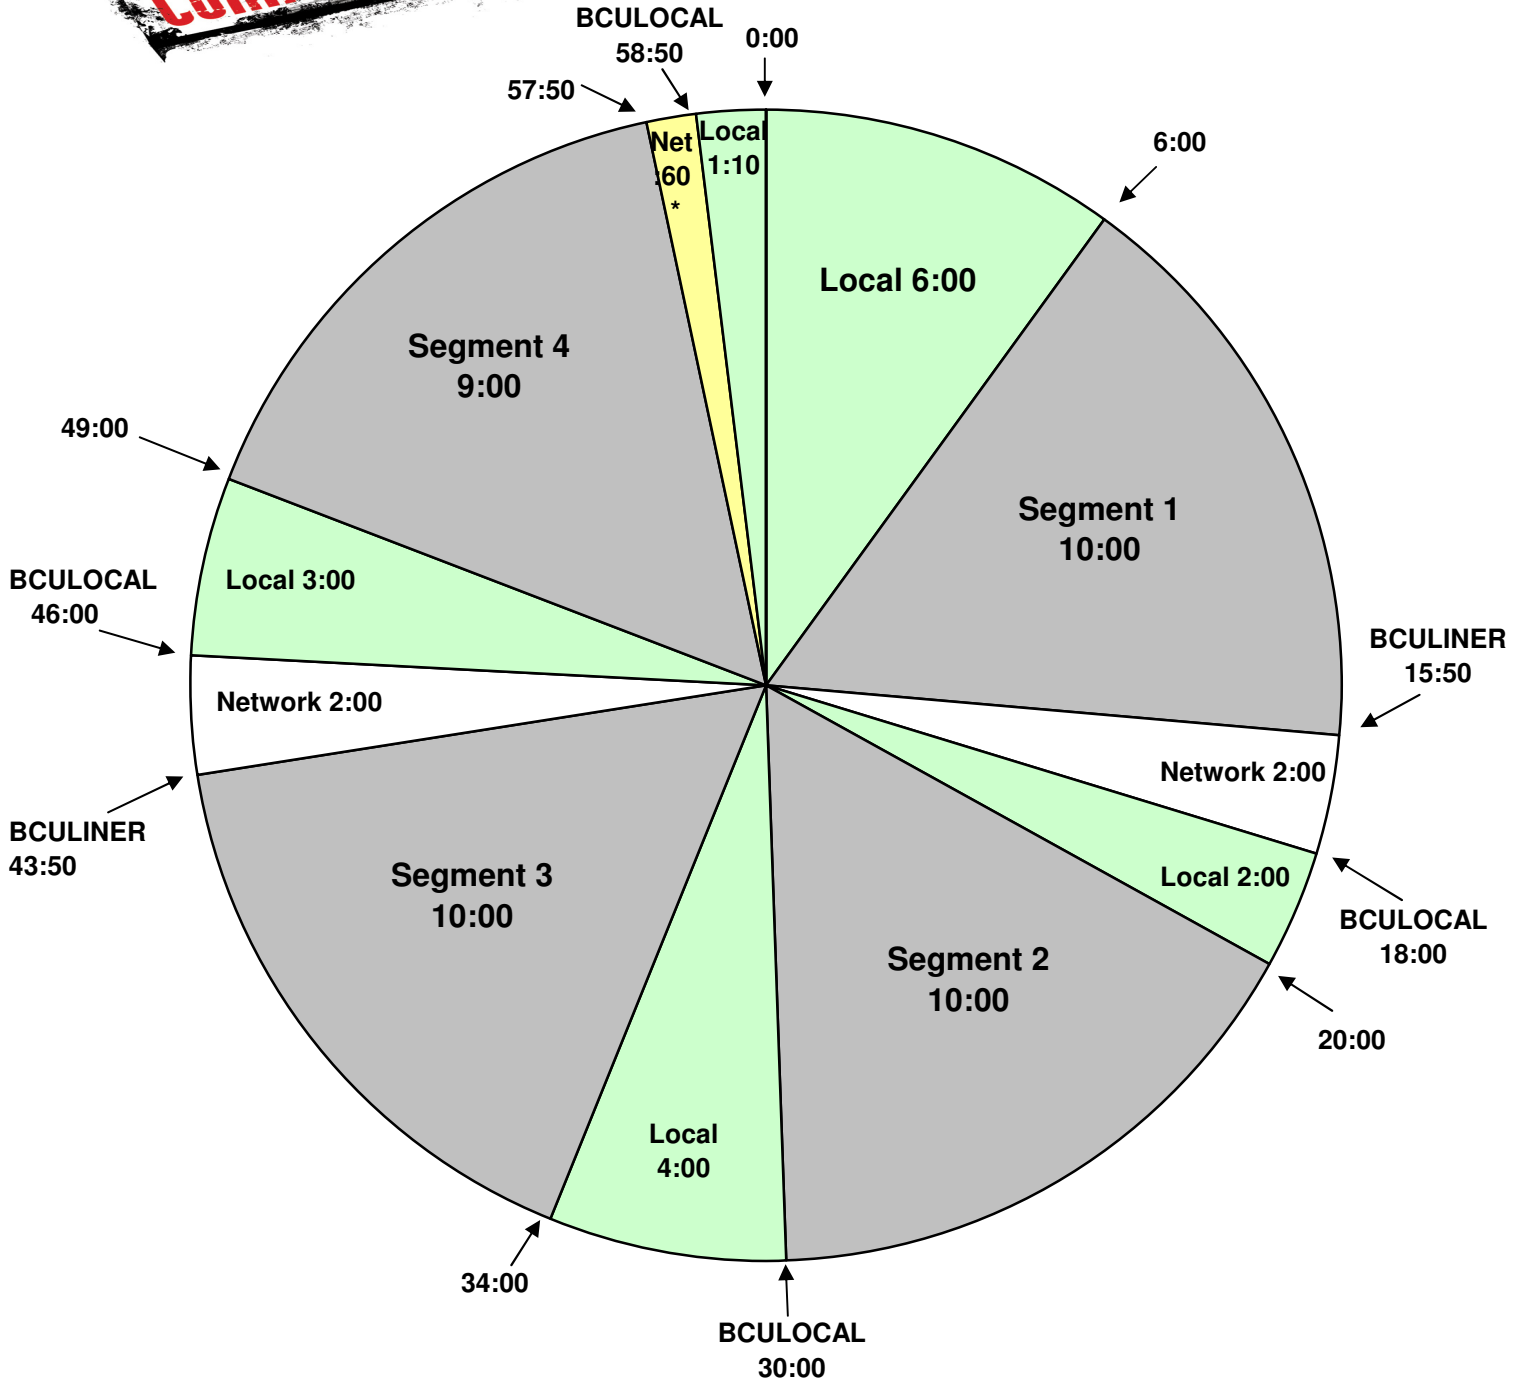

**PROGRAM CLOCK**  
 Effective October 12, 2011  
 Premiere XDS PRO4-P Satellite  
 10 PM-1 AM Eastern/ 9 PM-12 AM Central  
 7-10 PM Pacific time

For Technical Assistance call:  
 Premiere Network Operations: 800-276-4431  
 Technical Info: <http://engineering.premiereradio.com>

Fixed Breaks at 30:00 and 58:50  
 All others float  
 BCULOCAL fires local breaks  
 BCULINER fires the liner  
 :10-second rejoin bumpers at 20:00 & 49:00  
 :20-second rejoin bumper at 34:00  
 \* If there is a Live Read within the hour, there will not be a Network :60 at 57:50