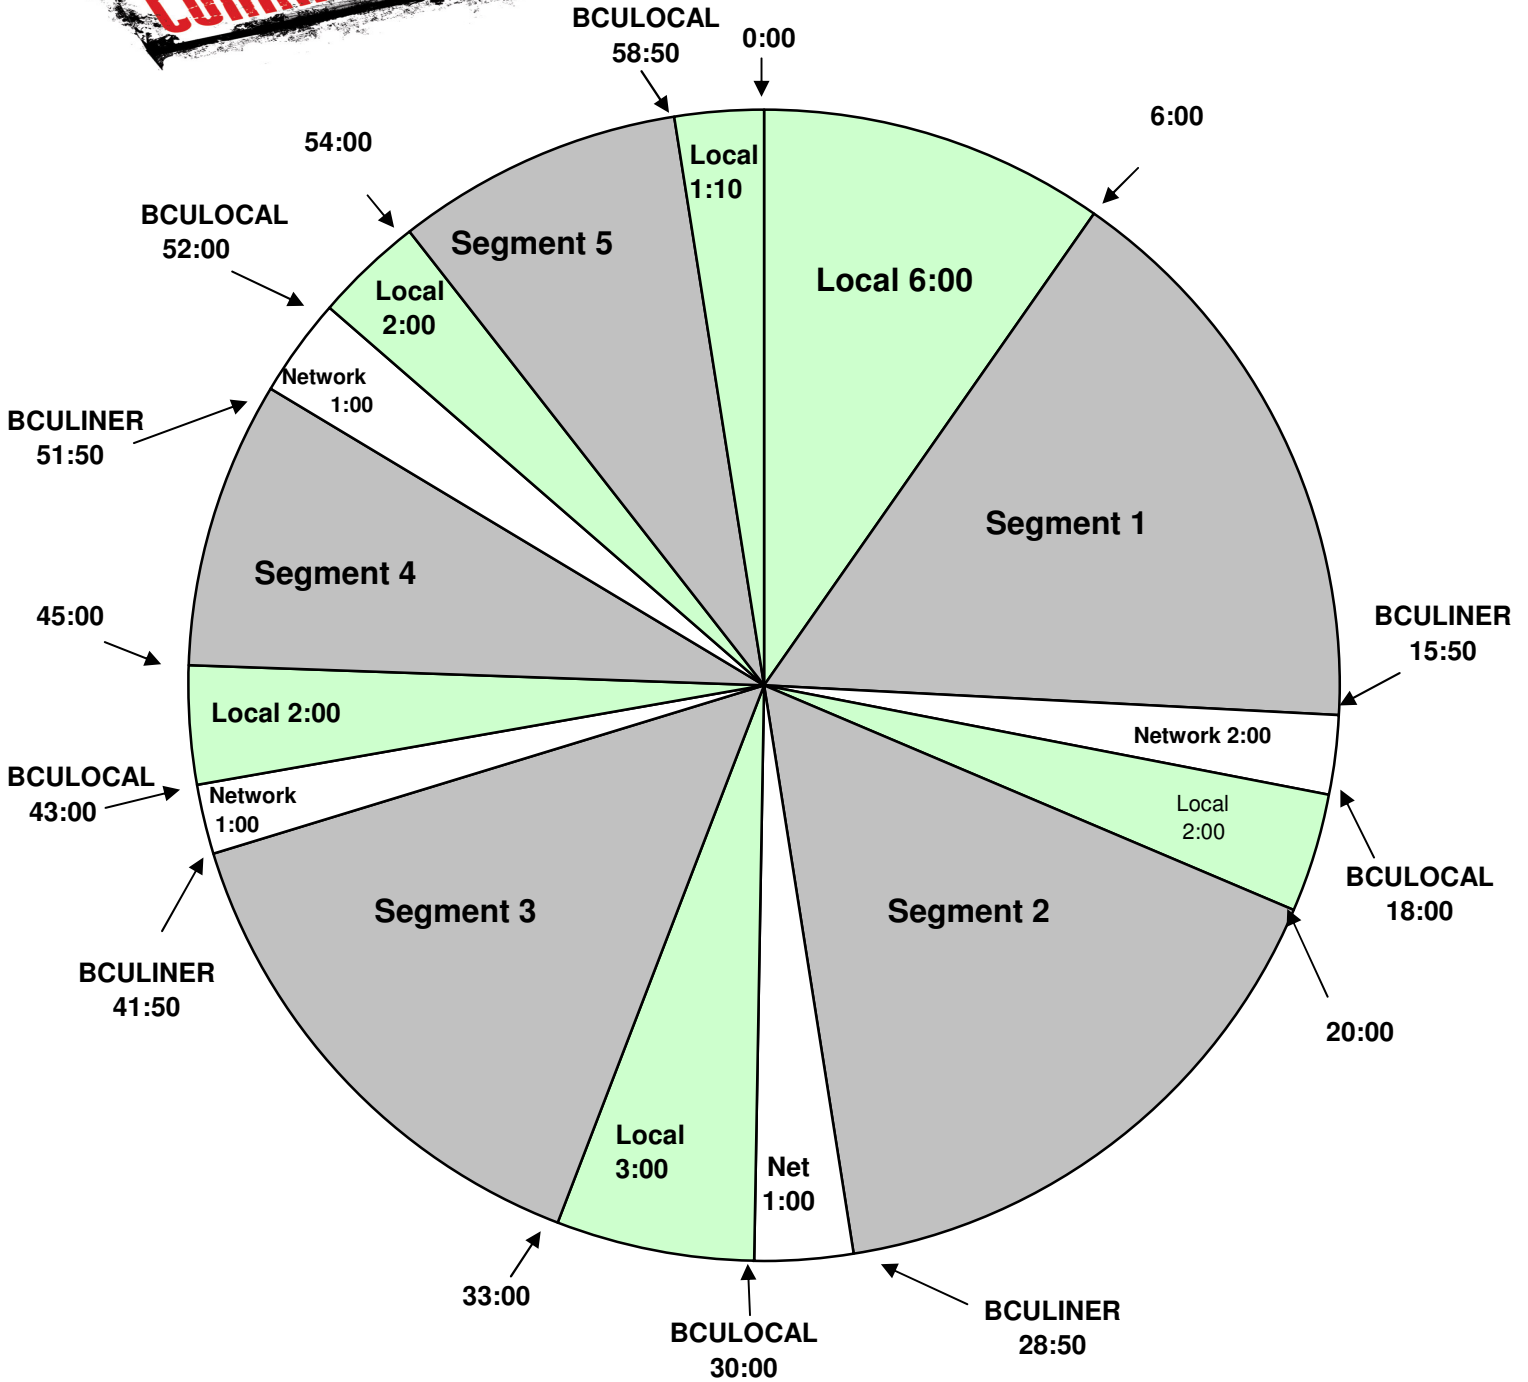

PROGRAM CLOCK
 Effective January 19, 2009
 Premiere XDS PRO4-P Satellite
 10 PM-1 AM Eastern/ 9 PM-12 AM Central
 7 PM-10 PM Pacific time

For Technical Assistance Call
 Premiere Network Operations Center: 800-276-4431
 Technical Info: <http://engineering.premiereradio.com>

Fixed Breaks at 28:50 and 58:50.
 All others float.
 BCULOCAL fires local breaks.
 BCULINER fires the liner
 :10-second rejoin bumpers at 20:00, 45:00 & 54:00.
 :20-second rejoin bumper at 33:00.