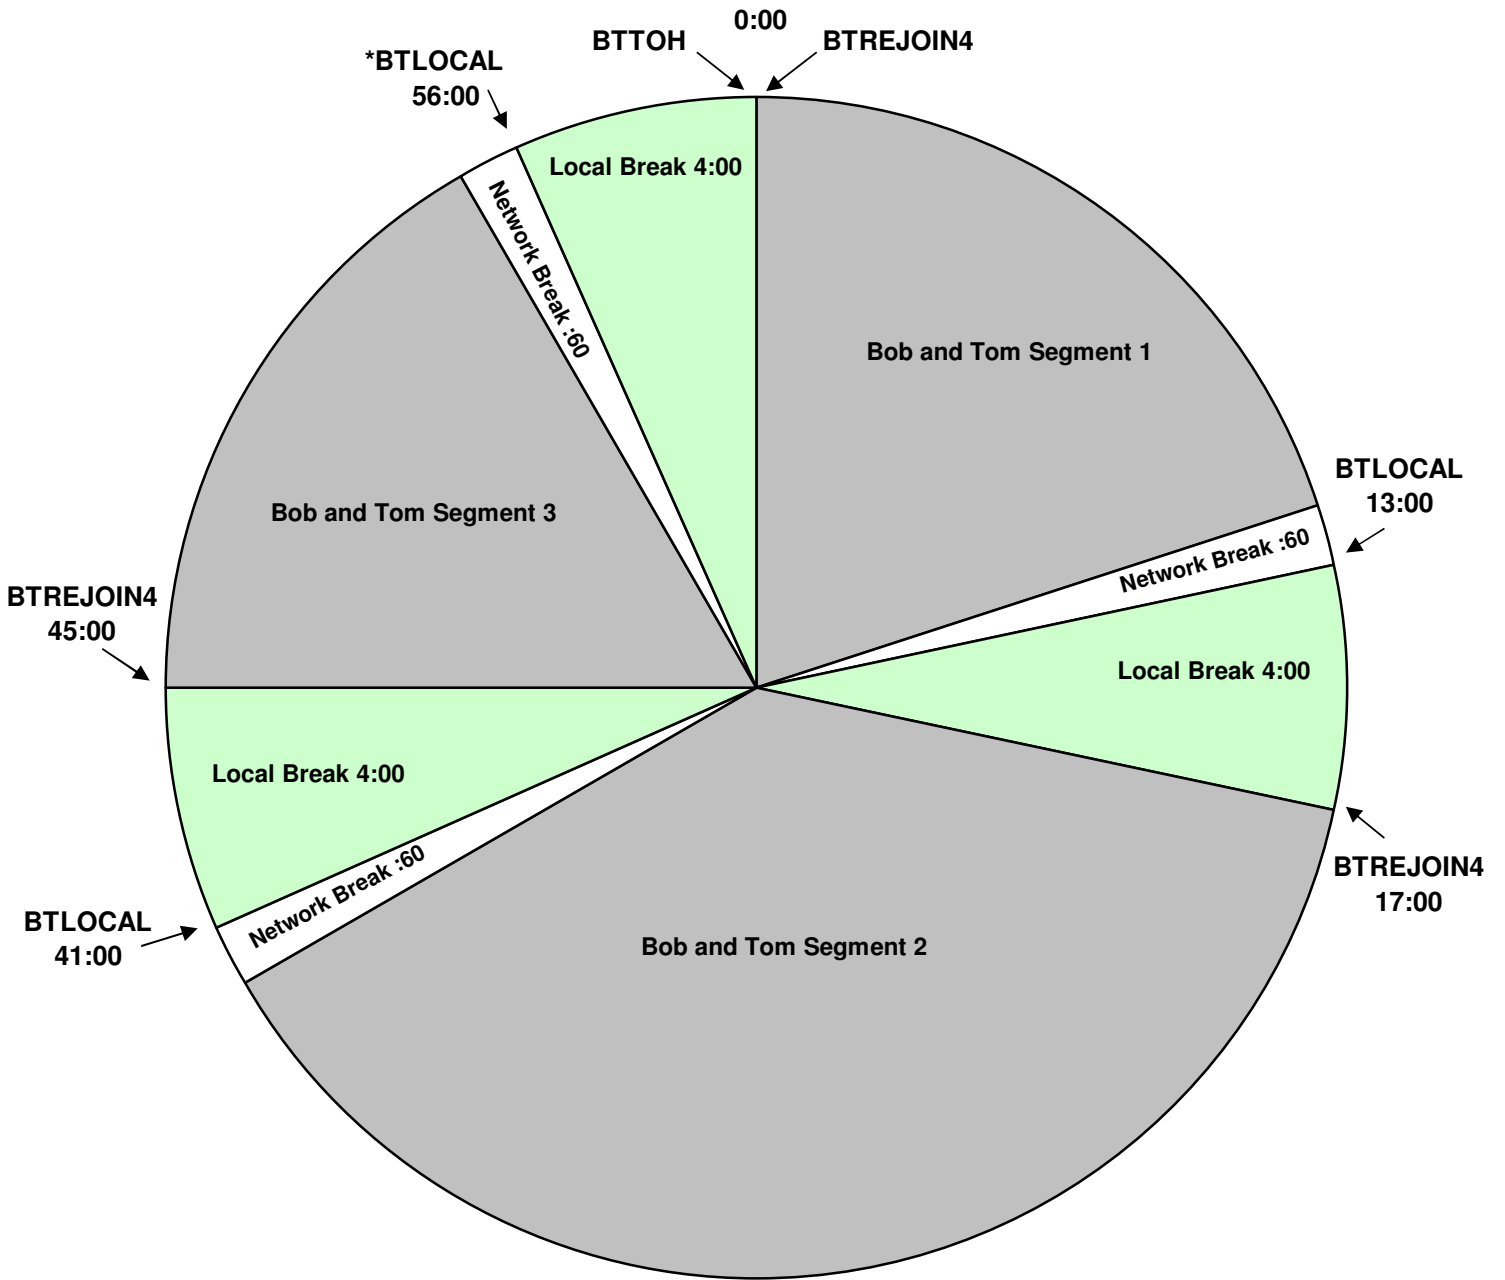

Bob and Tom All-Nighter

PROGRAM CLOCK
Effective October 12, 2011
Premiere XDS PRO4-P Satellite
Monday - Friday 12am - 5am Eastern
9pm - 2am Pacific

For Technical Assistance call:
Premiere Network Operations: 800-276-4431
Technical Info: <http://engineering.premiereradio.com>

All breaks float except for *56:00
Local fires local stop sets