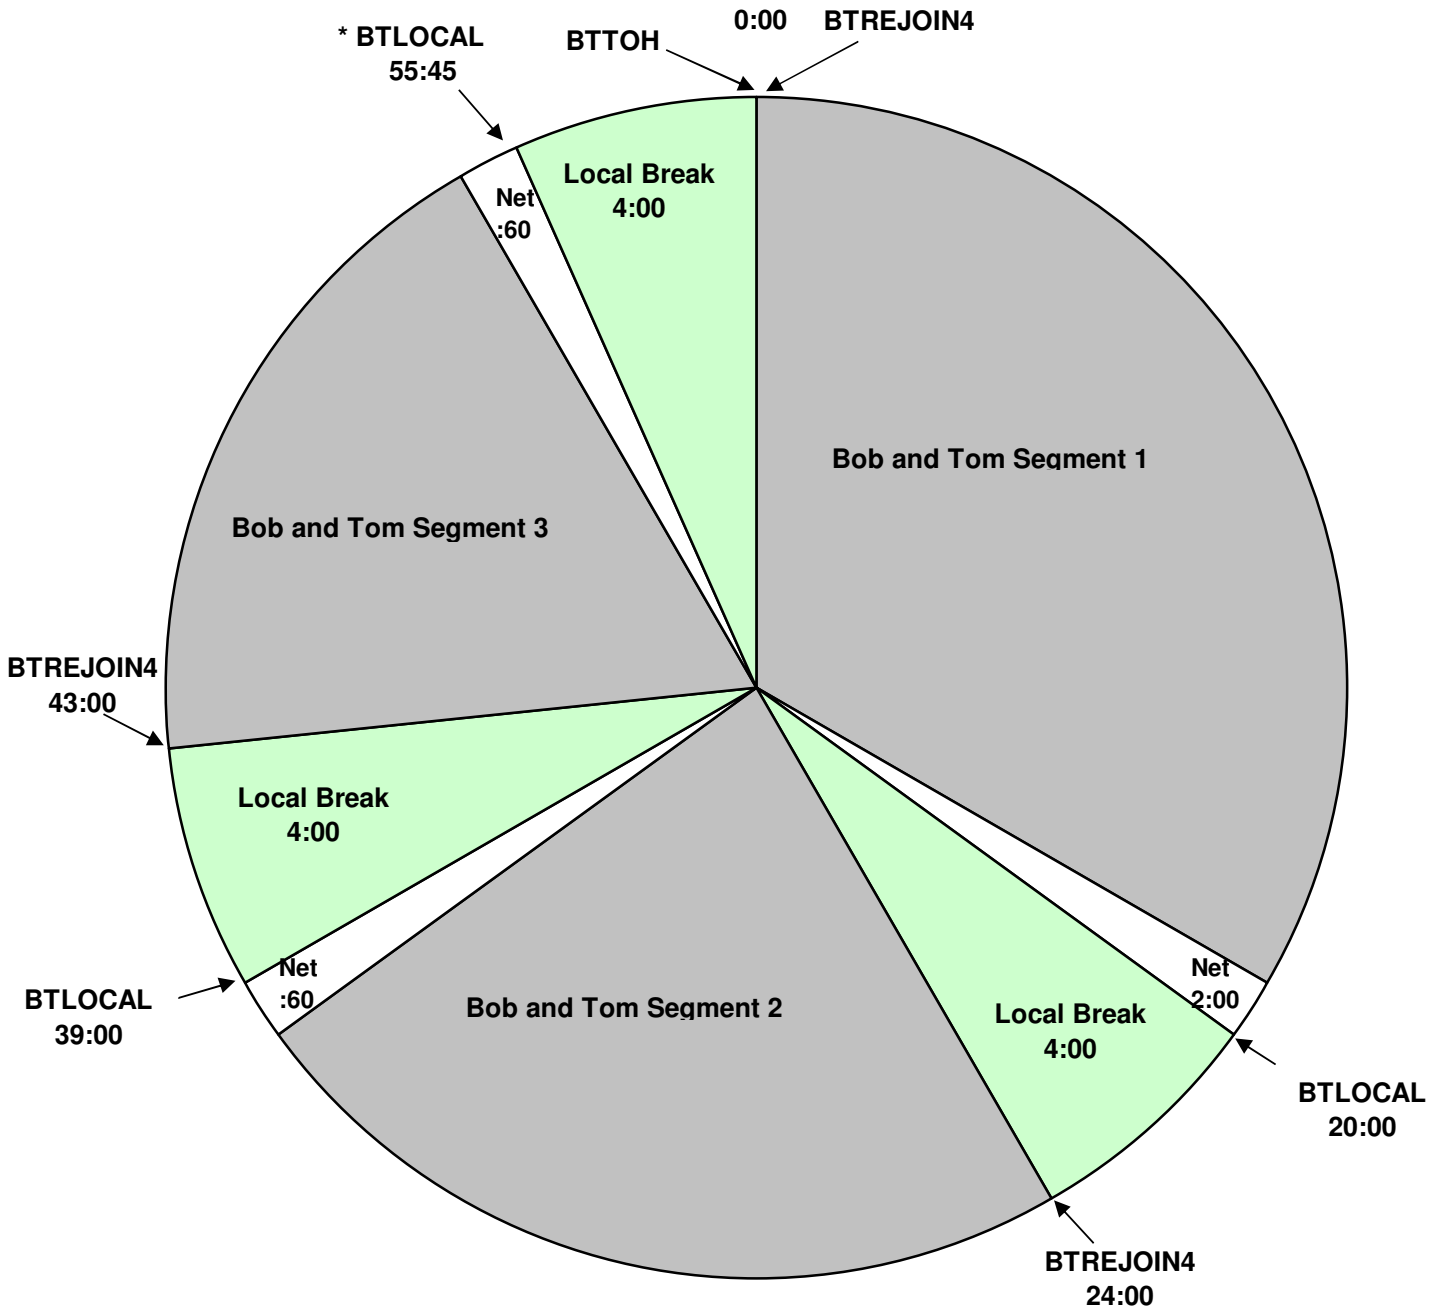

Bob and Tom All-Nighter

PROGRAM CLOCK  
Effective January 19, 2009  
Premiere XDS PRO4-P Satellite  
Monday - Friday 12am - 5am Eastern

For Technical Assistance call:  
Premiere Network Operations: 800-276-4431  
Technical Info: <http://engineering.premiereradio.com>

All breaks float except for \*55:45  
BTLOCAL fires local stop sets