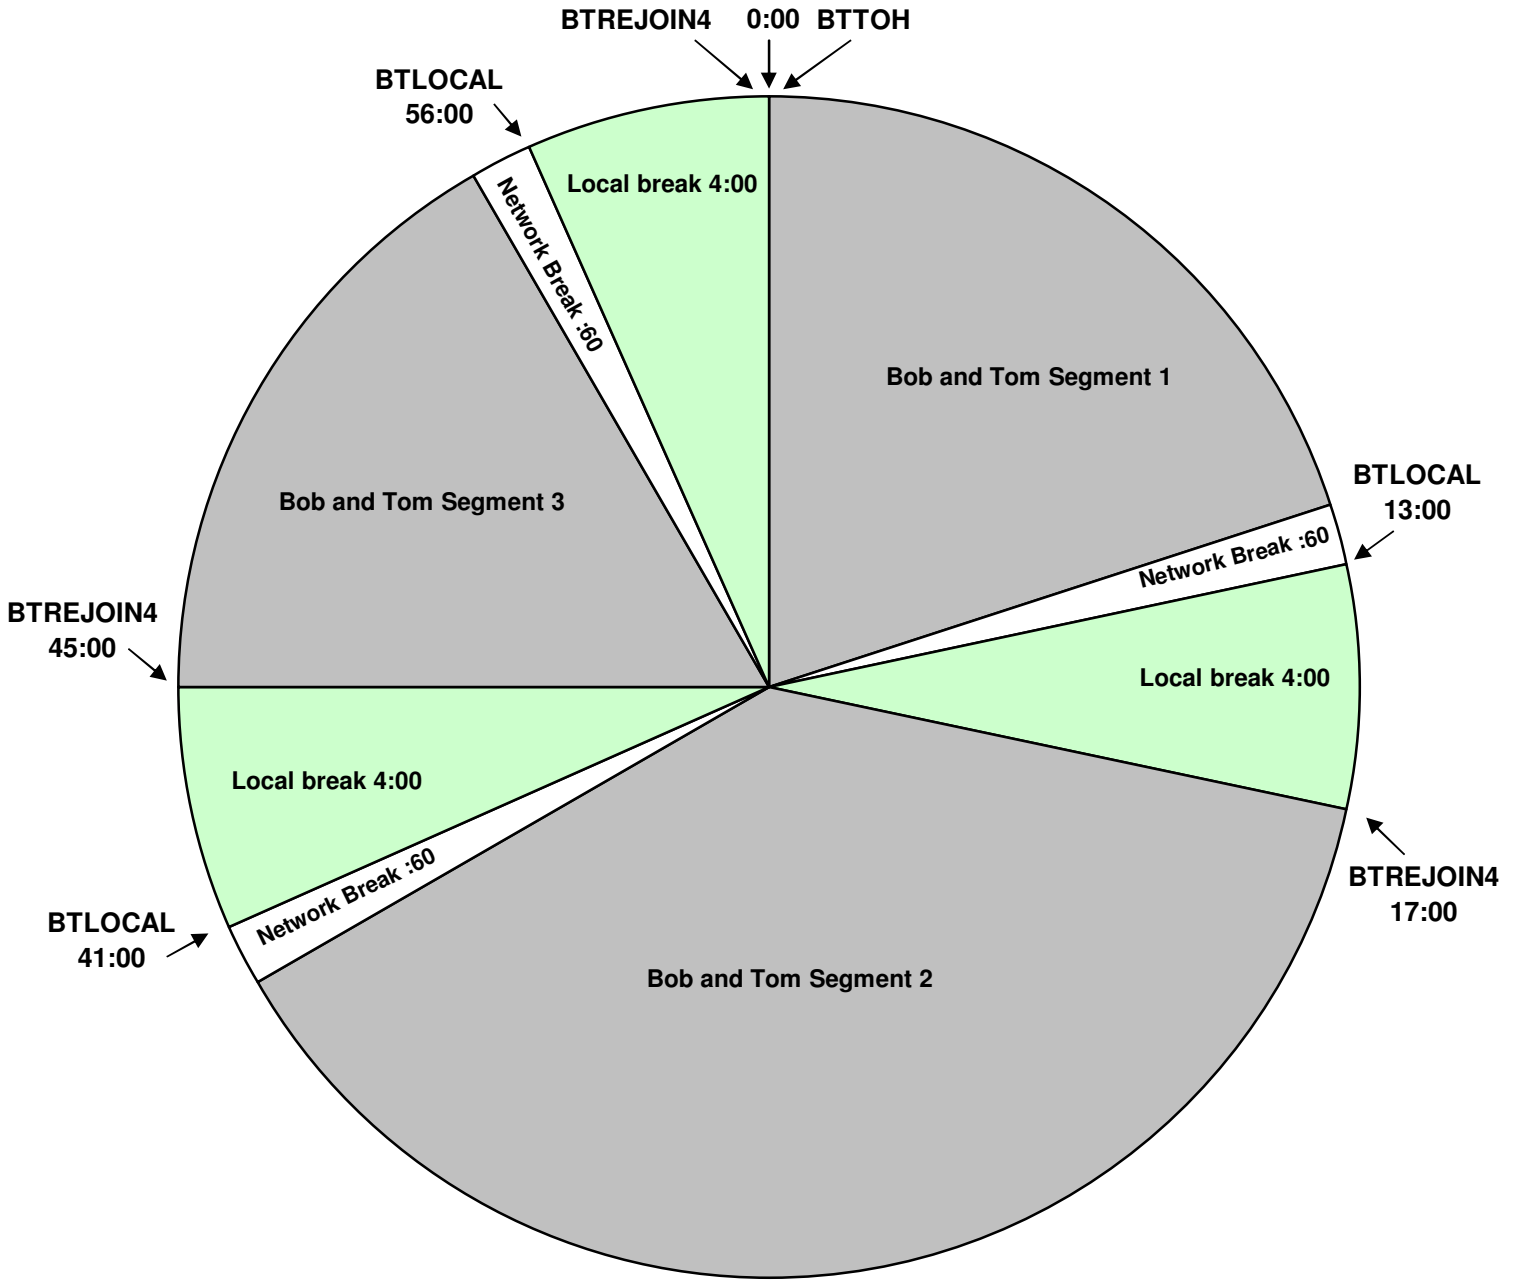

Bob and Tom Saturday

PROGRAM CLOCK
Effective October 12, 2011
Premiere XDS PRO4-P Satellite
Saturday 6am - 10am Eastern
3am - 7am Pacific

For Technical Assistance call:
Premiere Network Operations: 800-276-4431
Technical Info: http://engineering.premiereradio.com

All breaks float.
BTLOCAL fires local stop sets