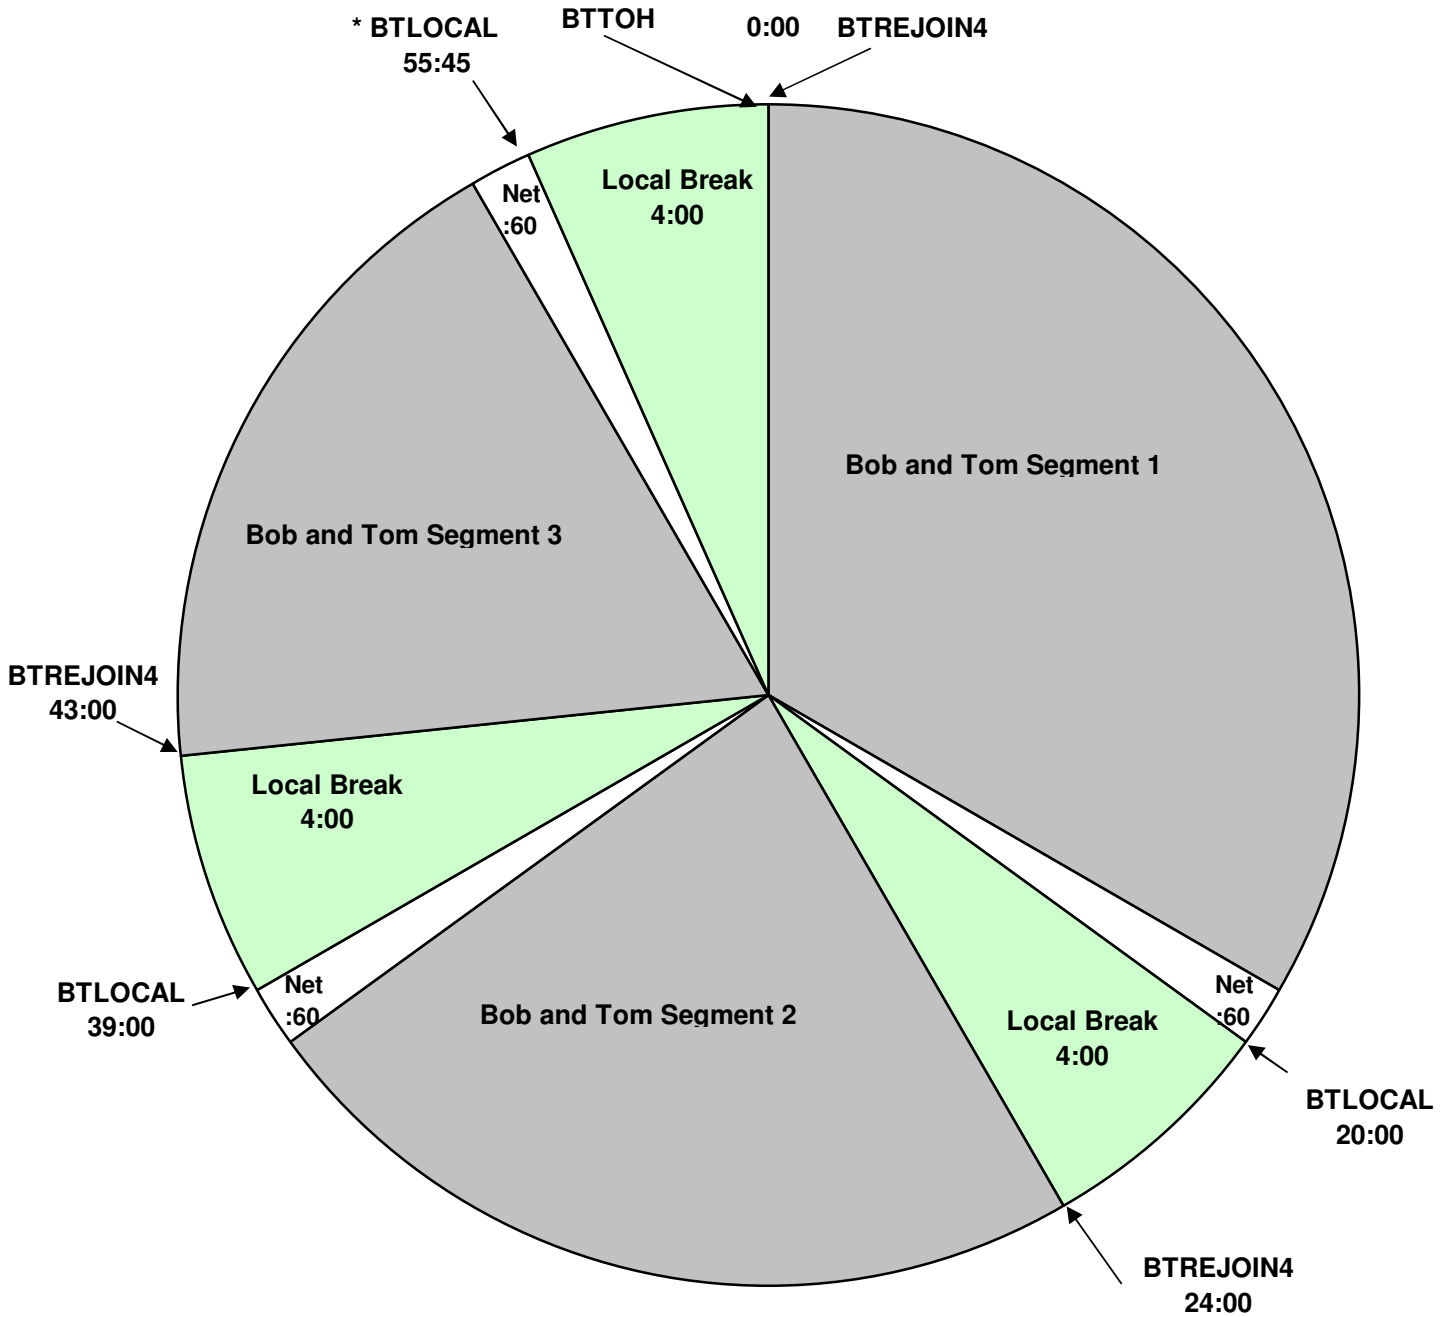

PROGRAM CLOCK
 Effective January 19, 2009
 Premiere XDS PRO4-P Satellite
 Saturday 6am - 10am Eastern
 3am - 7am Pacific

Saturdays

For Technical Assistance call:
 Premiere Network Operations: 800-276-4431
 Technical Info: <http://engineering.premiereradio.com>

All breaks float except for *55:45
 BTLOCAL fires local stop sets