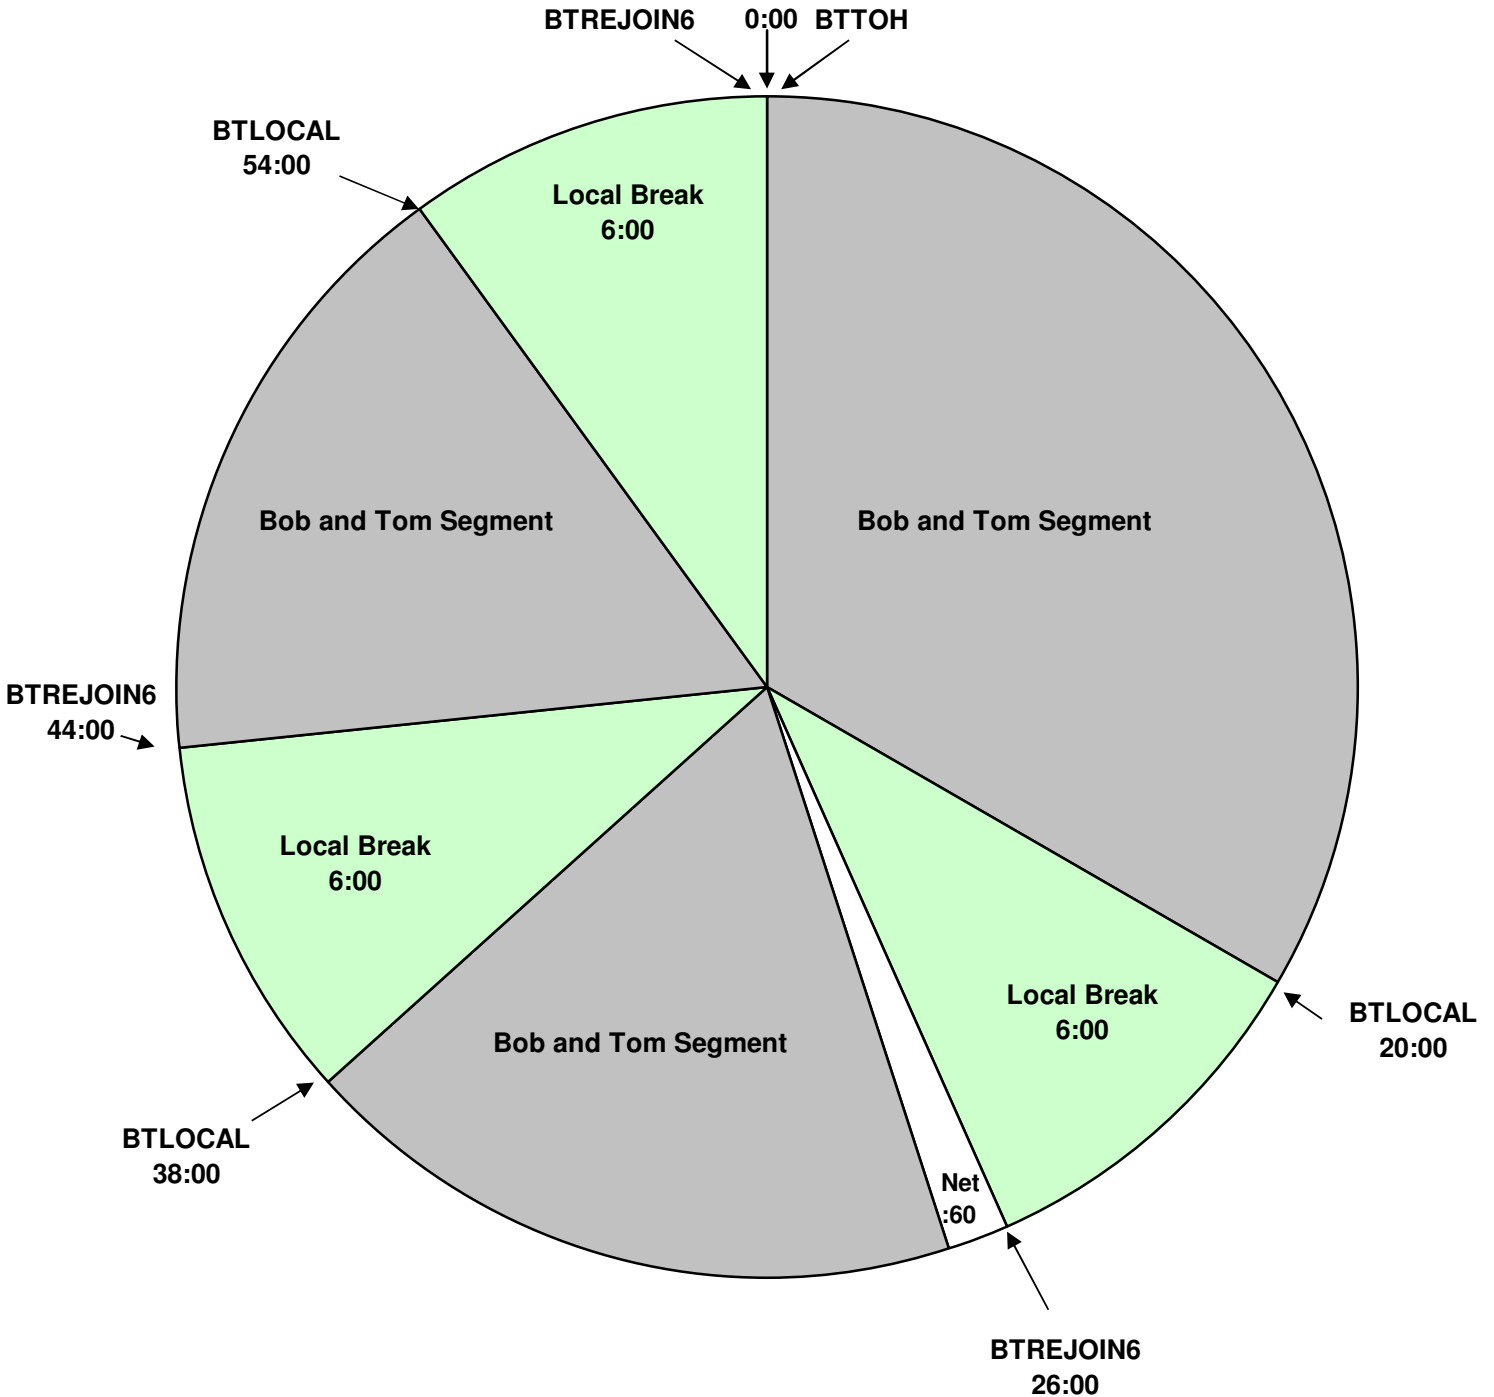

Bob and Tom Extra

PROGRAM CLOCK  
Effective January 19, 2009  
Premiere XDS PRO4-P Satellite  
Mon - Fri 5am - 6am Eastern  
2am - 3am Pacific

For Technical Assistance call:  
Premiere Network Operations: 800-276-4431  
Technical Info: <http://engineering.premiereradio.com>

All breaks float.  
BTLOCAL fires local stop sets