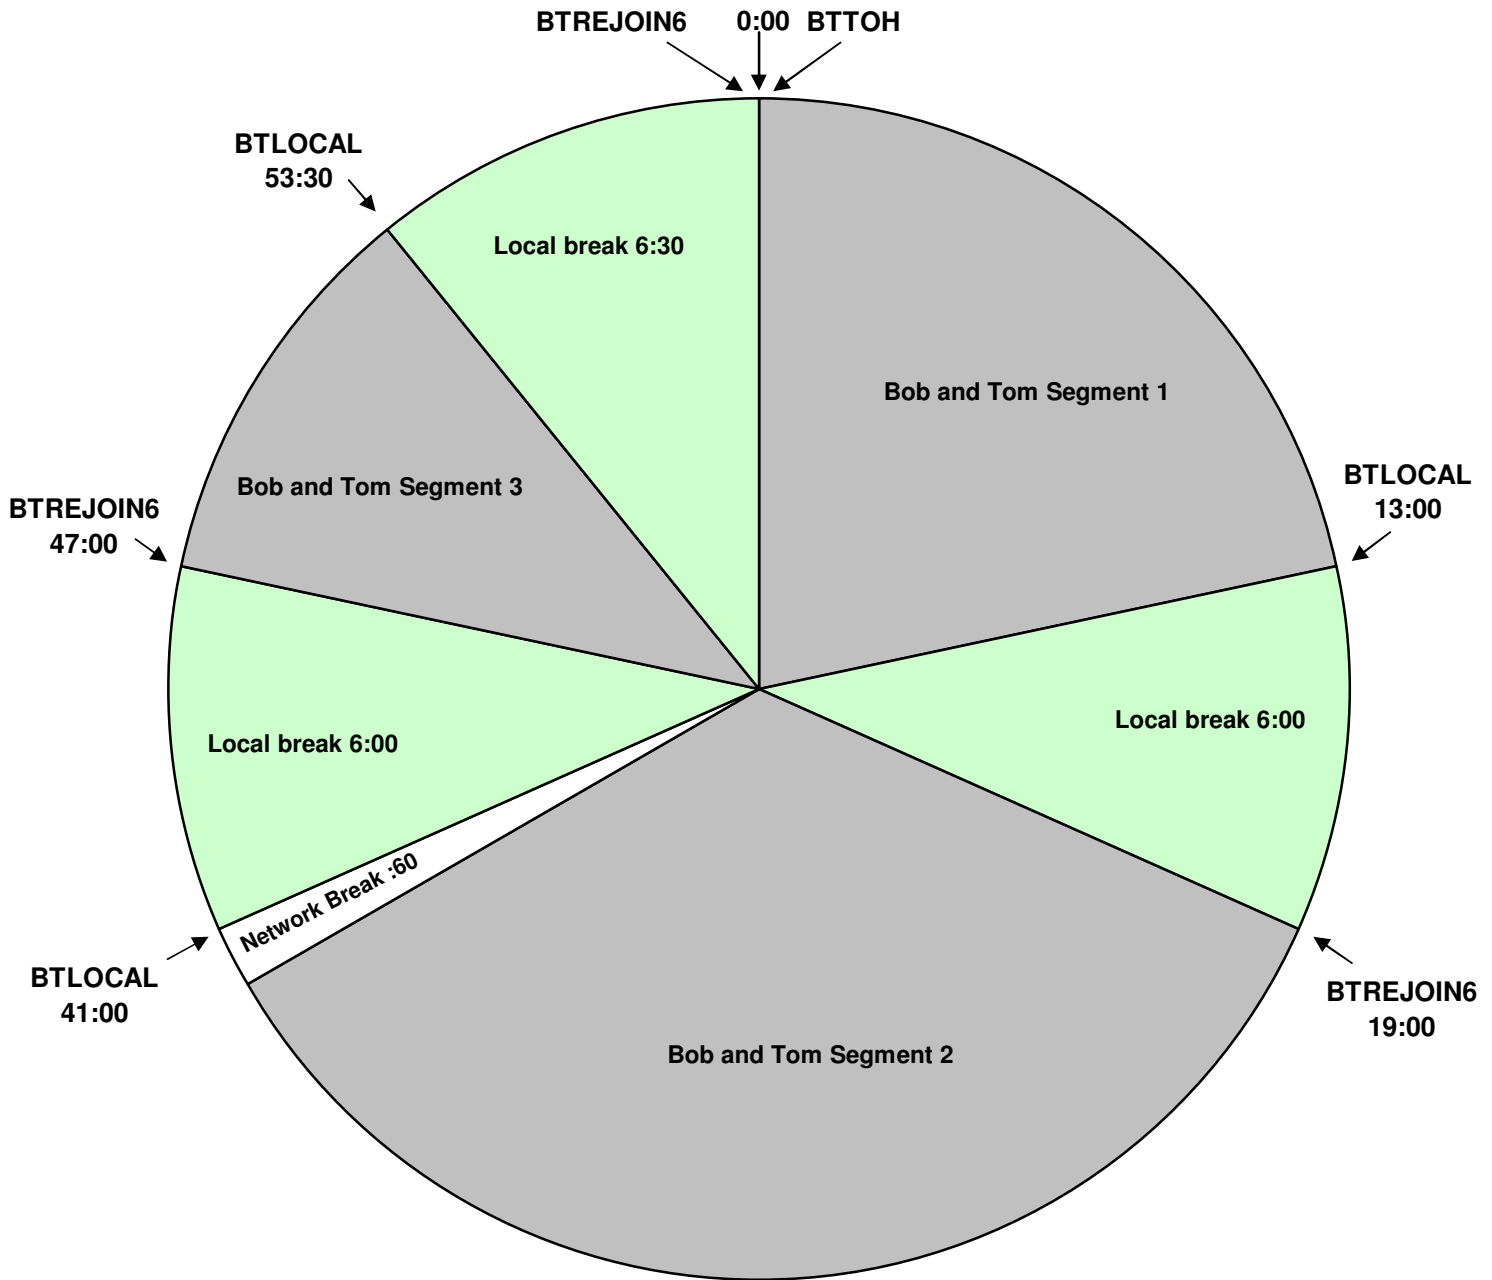

Bob and Tom Extra

PROGRAM CLOCK
Effective October 12, 2011
Premiere XDS PRO4-P Satellite
Mon - Fri 5am - 6am Eastern
2am - 3am Pacific

For Technical Assistance call:
Premiere Network Operations: 800-276-4431
Technical Info: <http://engineering.premiereradio.com>

All breaks float.
BTLOCAL fires local stop sets