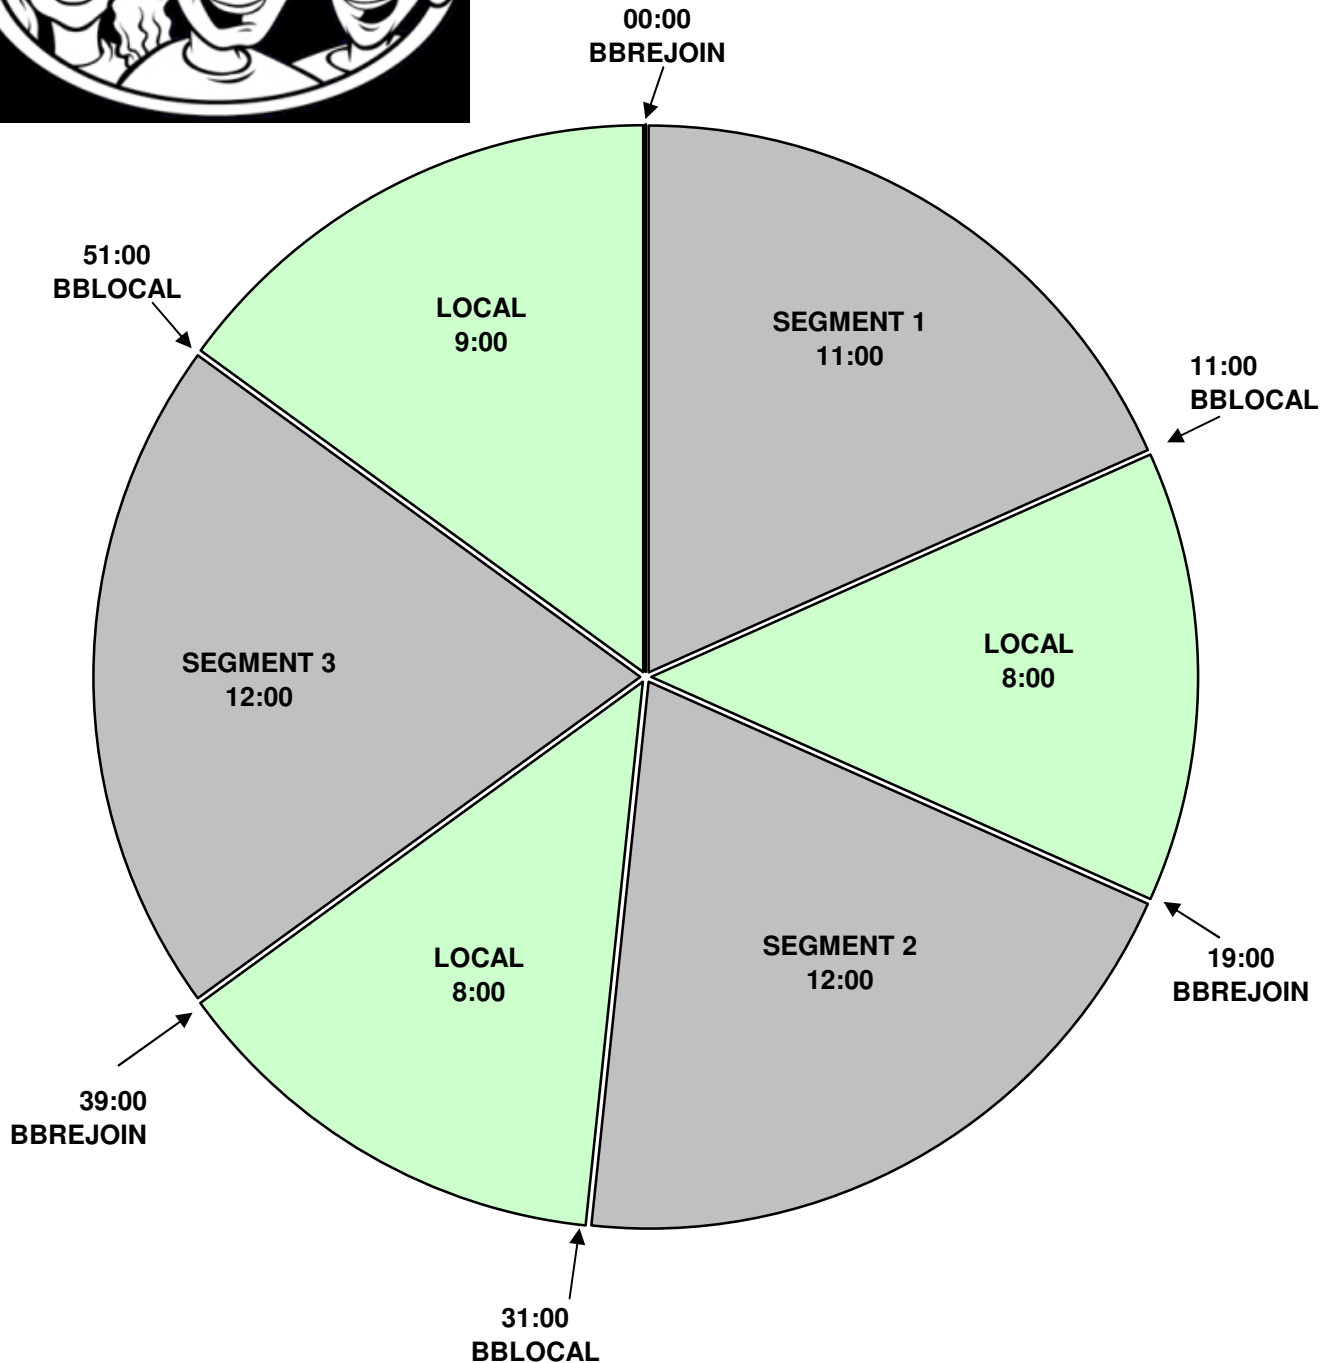

PROGRAM CLOCK
Effective October 12, 2011
Premiere XDS PRO4-P Satellite
Monday - Friday
6:00am to 11:00am Eastern Time
3:00am to 8am Pacific Time

For Technical Assistance call:
Premiere Network Operations Center: 800-276-4431
Technical Info: www.premiereradio.com/engineering