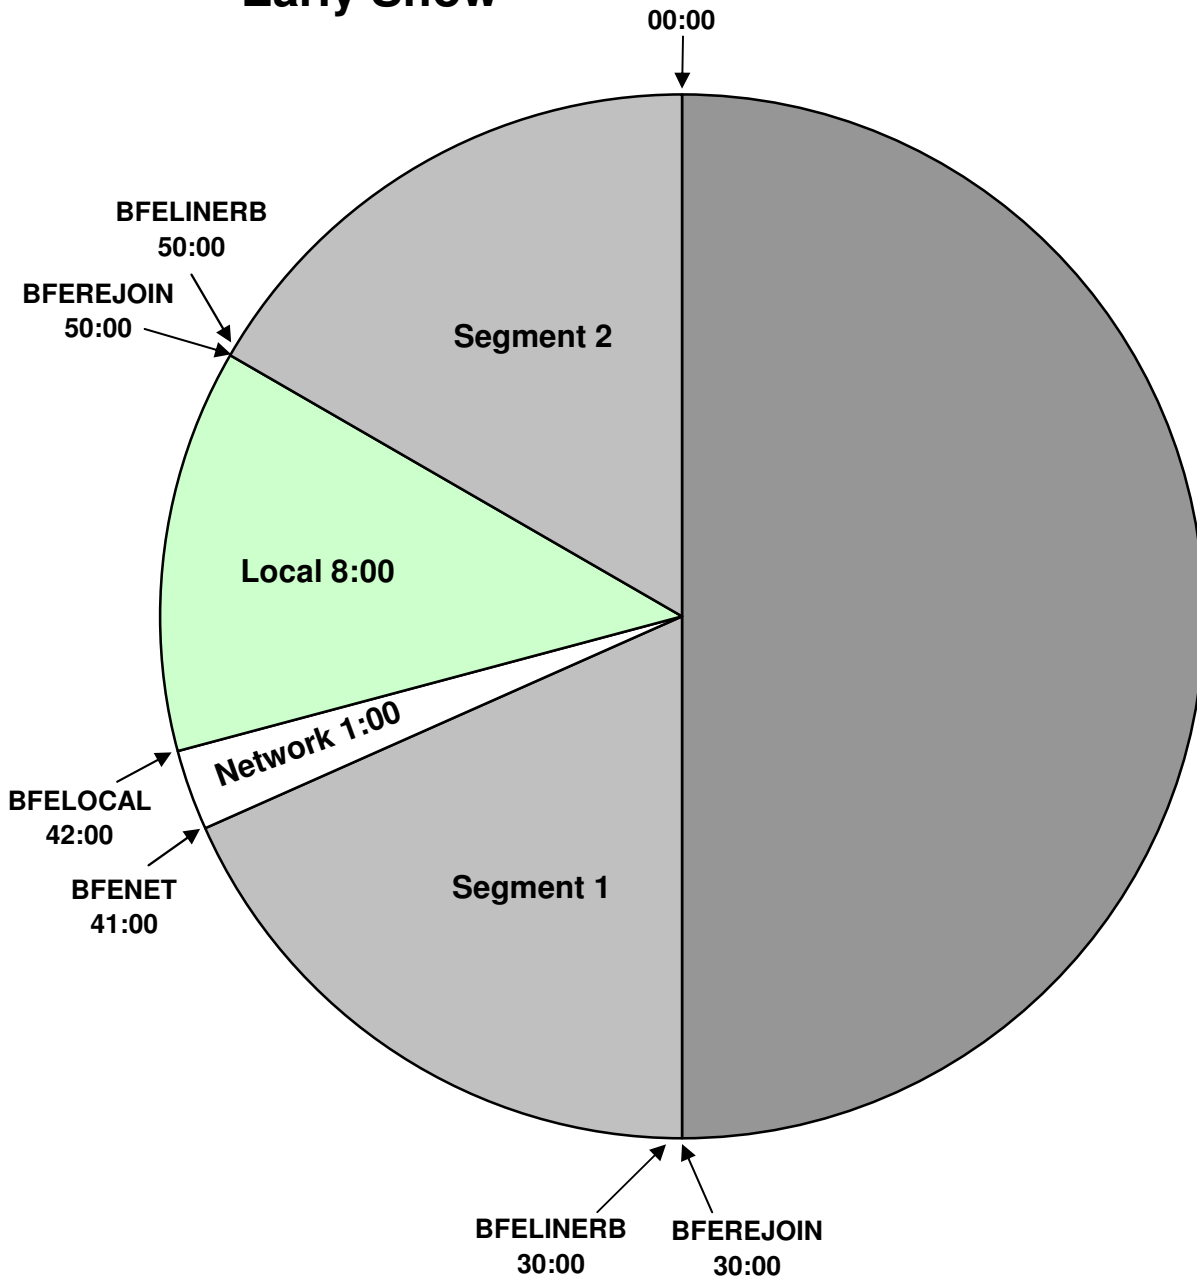

THE BREAKFAST CLUB

Early Show

PROGRAM CLOCK

XDS Program: **Breakfast Club Early**

Effective Date: August 19th, 2013

Premiere XDS PRO4-P Satellite

Time: 2:30AM - 3:00AM Pacific Time

For Technical Assistance call:
 Premiere Network Operations Center: 800-276-4431
 Technical Info: www.premiereradio.com/engineering

premiere
 NETWORKS

Breakfast Club Relays:

BFELINERA = :10 PRODUCED LINER
 BFELINERB = :03 PRODUCED STATION STAB
 BFELINERC = dry :15

BFEREJOIN at 30:00 is Hard-timed
All Breaks Float