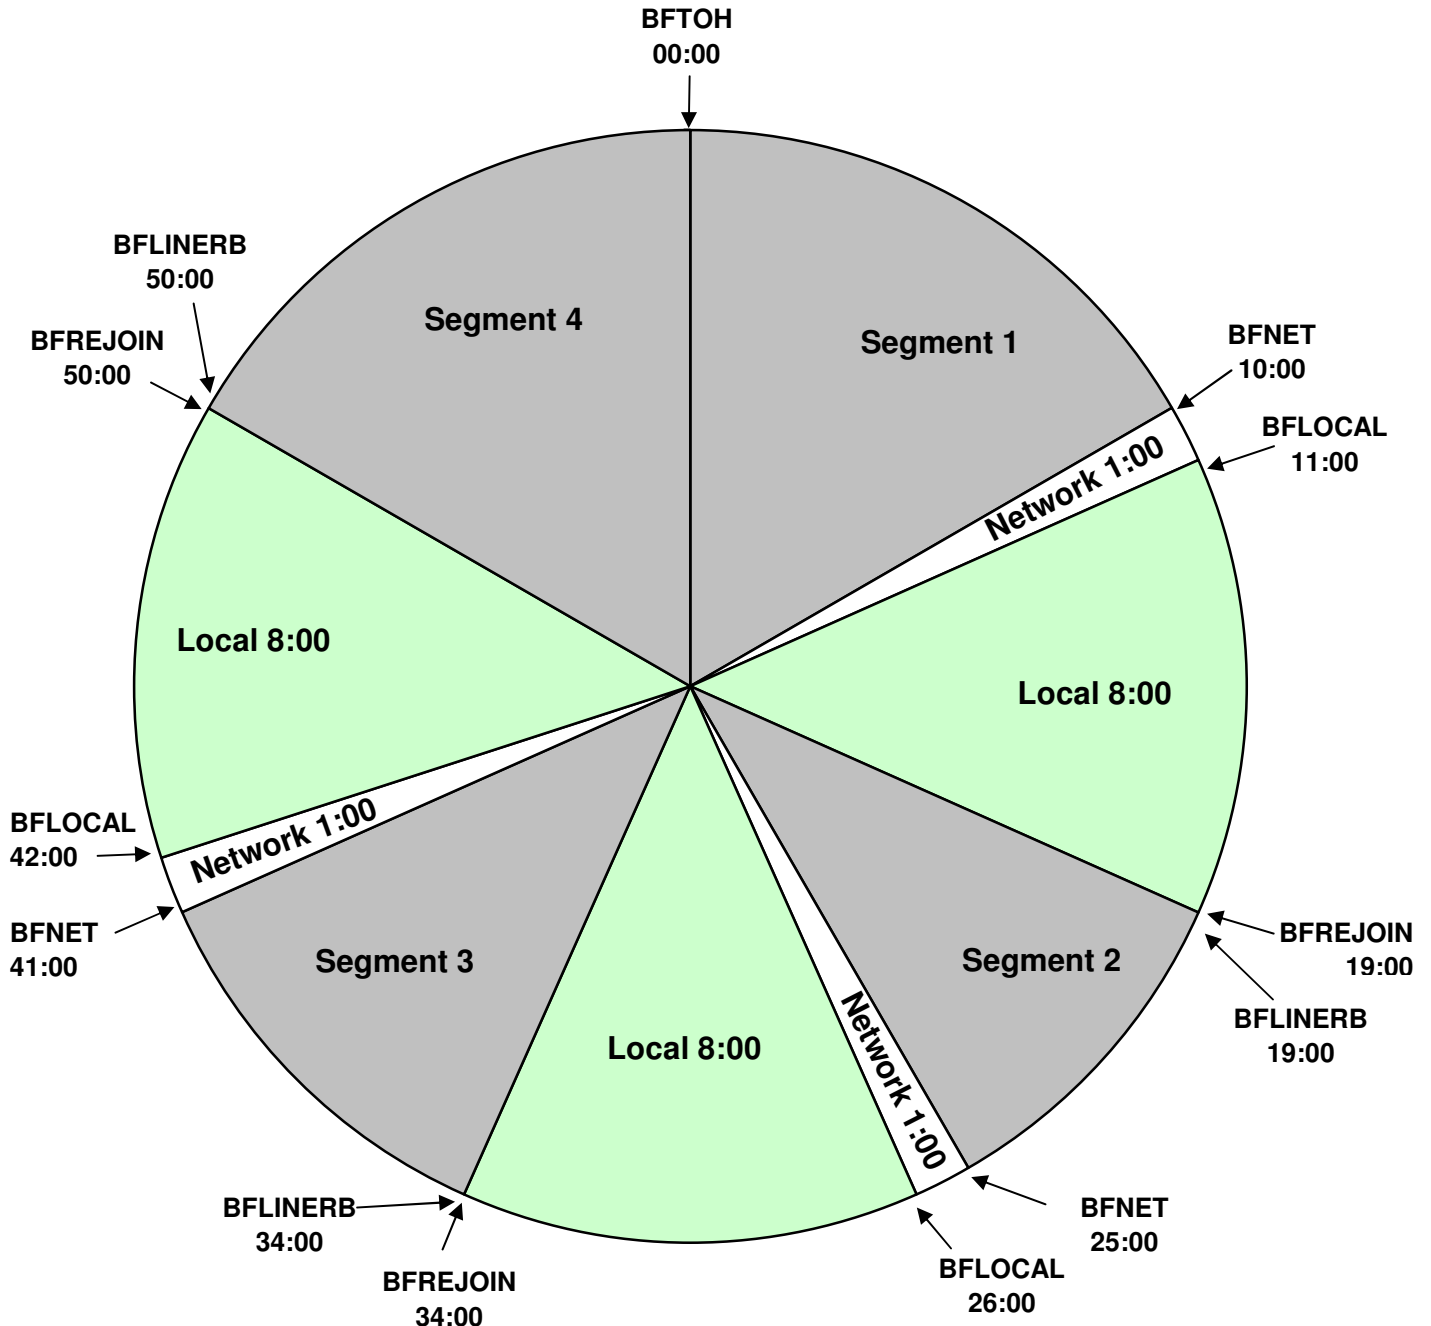

THE BREAKFAST CLUB

PROGRAM CLOCK
XDS Program: Breakfast Club
 Effective Date: August 19th, 2013
 Premiere XDS PRO4-P Satellite
 Time: 3:00AM - 7:00AM Pacific Time
Hour 1

For Technical Assistance call:
 Premiere Network Operations Center: 800-276-4431
 Technical Info: www.premiereradio.com/engineering

premiere
 NETWORKS

Breakfast Club Relays:

BFTOH = :05 Dry Legal ID
 BFLINERA = :10 Produced Liner
 BFLINERB = :03 Produced Station Stab
 BFLINERC = Dry :15
 BFEOS = End of Show

BFTOH at 00:00 is Hard-timed
All Breaks Float