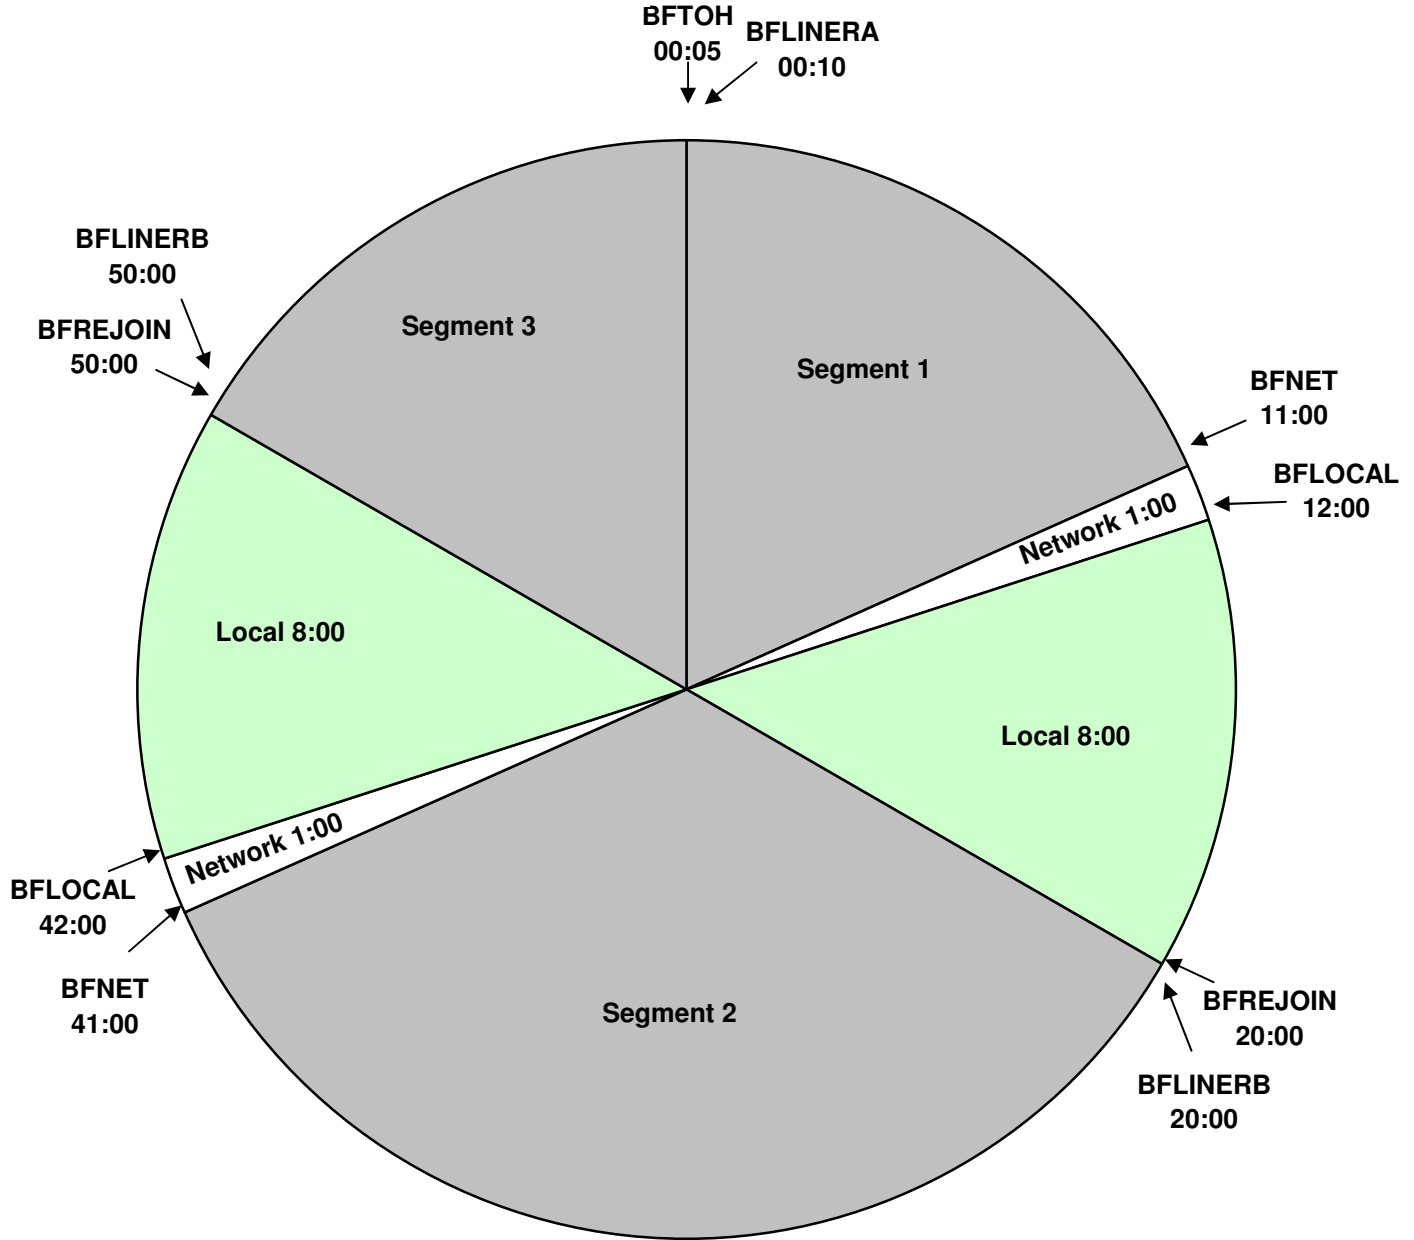

THE BREAKFAST CLUB

PROGRAM CLOCK
XDS Program: Breakfast Club
 Effective Date: August 19th, 2013
 Premiere XDS PRO4-P Satellite
 Time: 3:00AM - 7:00AM Pacific Time
 Hour 2

For Technical Assistance call:
 Premiere Network Operations Center: 800-276-4431
 Technical Info: www.premiereradio.com/engineering

premiere
 NETWORKS

Breakfast Club Relays:

BFTOH = :05 Dry Legal ID
 BFLINERA = :10 Produced Liner
 BFLINERB = :03 Produced Station Stab
 BFLINERC = Dry :15
 BFEOS = End of Show

All Breaks Float