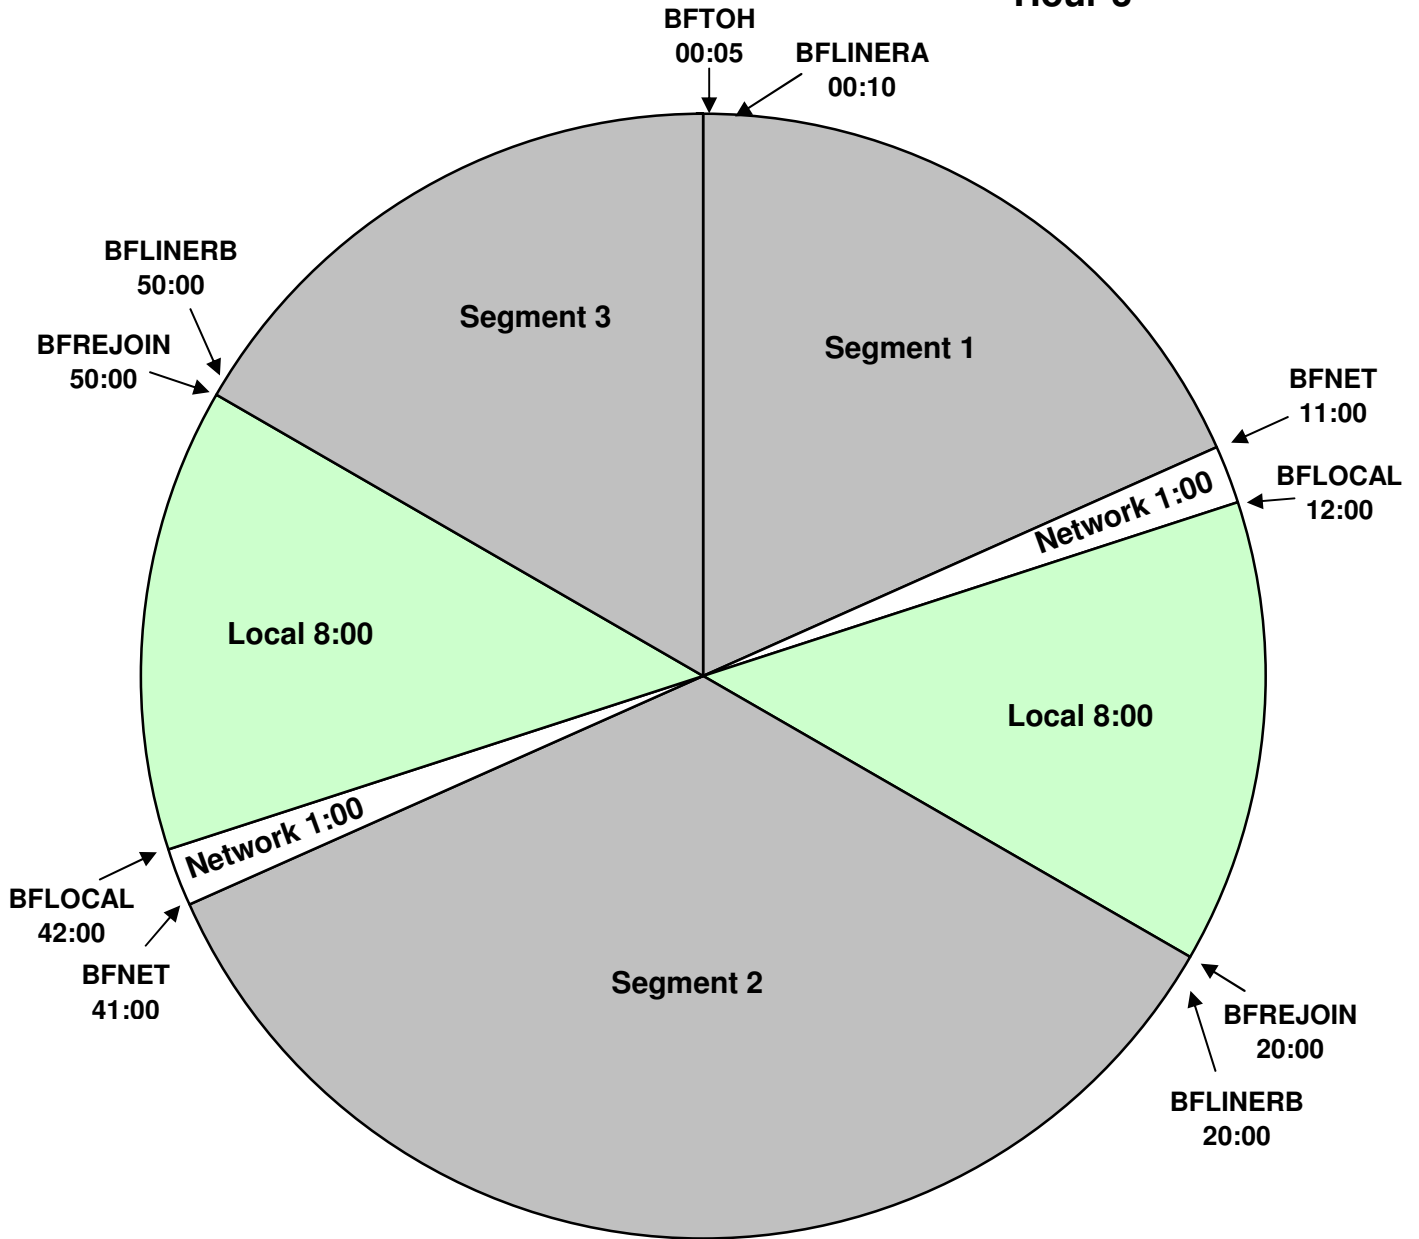

THE BREAKFAST CLUB

PROGRAM CLOCK
XDS Program: Breakfast Club
 Effective Date: August 19th, 2013
 Premiere XDS PRO4-P Satellite
 Time: 3:00AM - 7:00AM Pacific Time
 Hour 3

For Technical Assistance call:
 Premiere Network Operations Center: 800-276-4431
 Technical Info: www.premiereradio.com/engineering

premiere
 NETWORKS

Breakfast Club Relays:

BFTOH = :05 DRY LEGAL id
 BFLINERA = :10 PRODUCED LINER
 BFLINERB = :03 PRODUCED STATION STAB
 BFLINERC = dry :15
 BFEOS = End of Show

All Breaks Float