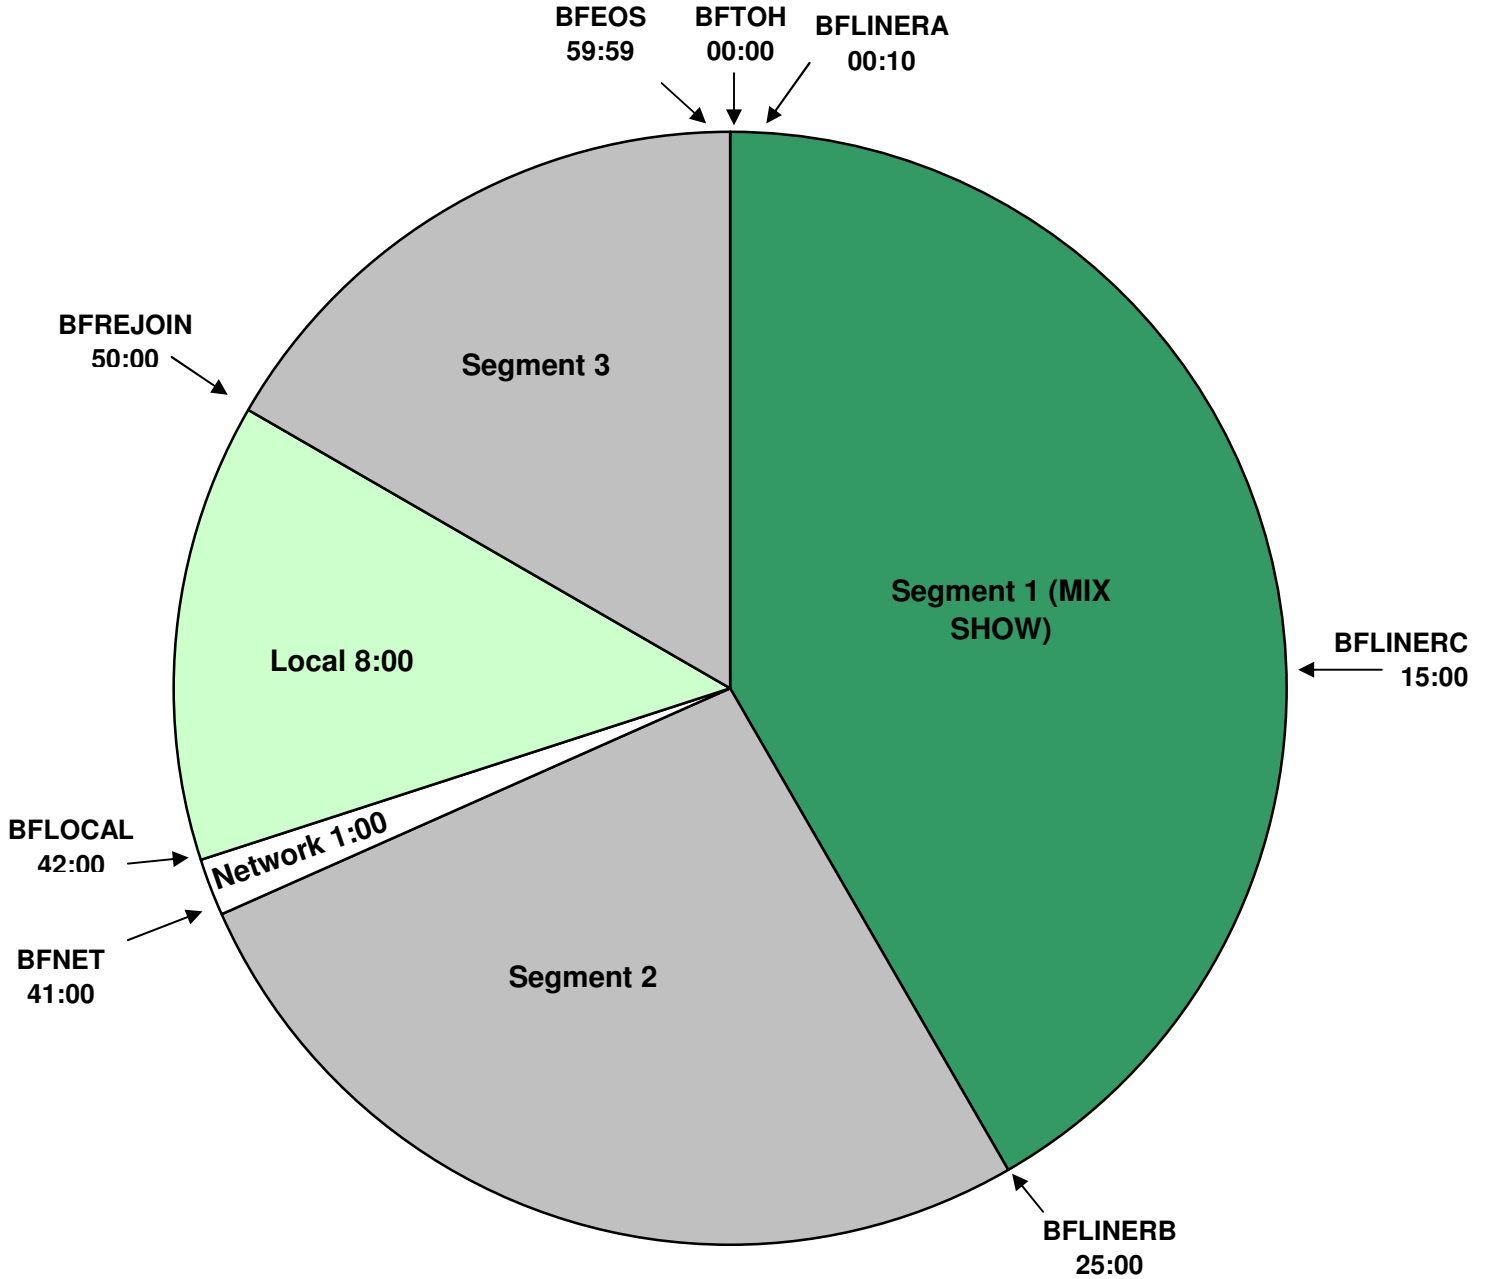

THE BREAKFAST CLUB

PROGRAM CLOCK
XDS Program: Breakfast Club
 Effective Date: March 17th, 2014
 Premiere XDS PRO4-P Satellite
 Time: 3:00AM - 7:00AM Pacific Time
 Hour 4

For Technical Assistance call:
 Premiere Network Operations Center: 800-276-4431
 Technical Info: www.premiereradio.com/engineering

premiere
 NETWORKS

Breakfast Club Relays:

BFTOH = :05 Dry Legal ID
 BFLINERA = :10 Produced Liner
 BFLINERB = :03 Produced Station Stab
 BFLINERC = Dry :15
 BFEOS = End of Show

All Breaks Float