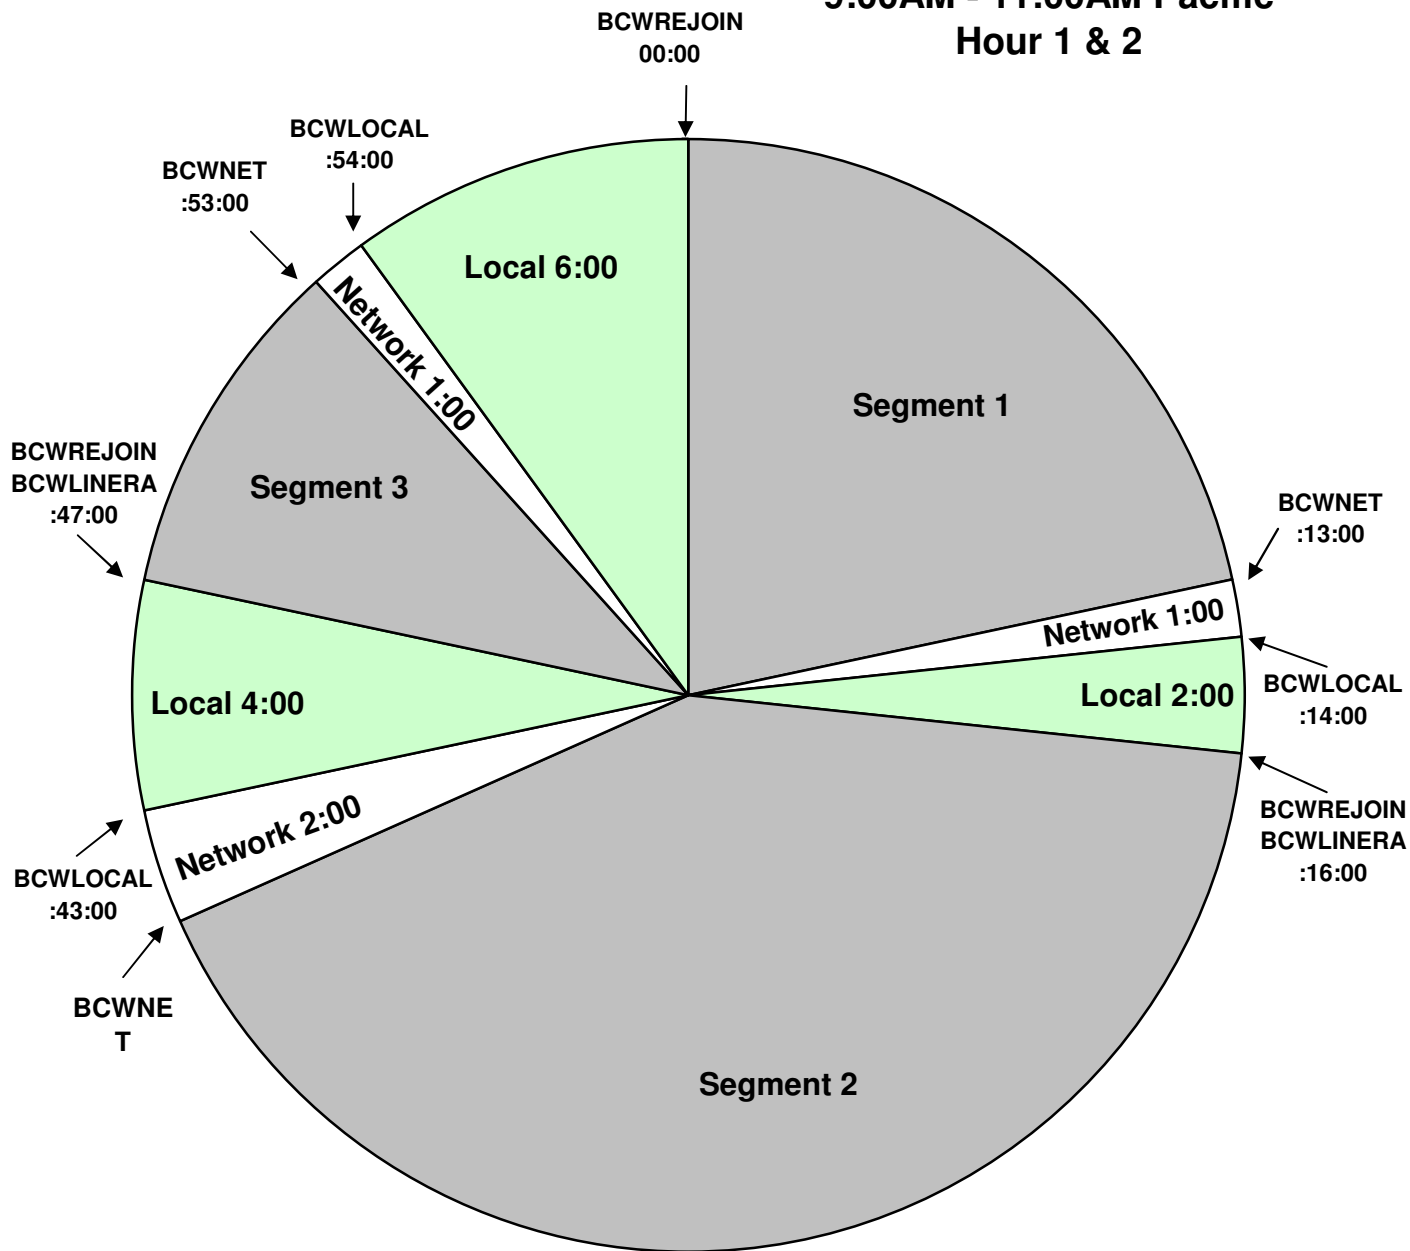

THE BREAKFAST CLUB

PROGRAM CLOCK
XDS Program: Breakfast Club Weekend
 Effective Date: Jan. 10, 2014
 Premiere XDS PRO4-P Satellite
 Time: 12:00PM - 2:00PM Eastern/
 9:00AM - 11:00AM Pacific
 Hour 1 & 2

For Technical Assistance call:
 Premiere Network Operations Center: 800-276-4431
 Technical Info: www.premiereradio.com/engineering

Breakfast Club Relays:
 BCWREJOIN = SHOW REJOIN
 BCWLINERA = :10 PRODUCED LINER
 BCWNET = NETWORK BREAK
 BCWLOCAL = LOCAL BREAK

premiere
 NETWORKS

All Breaks Float