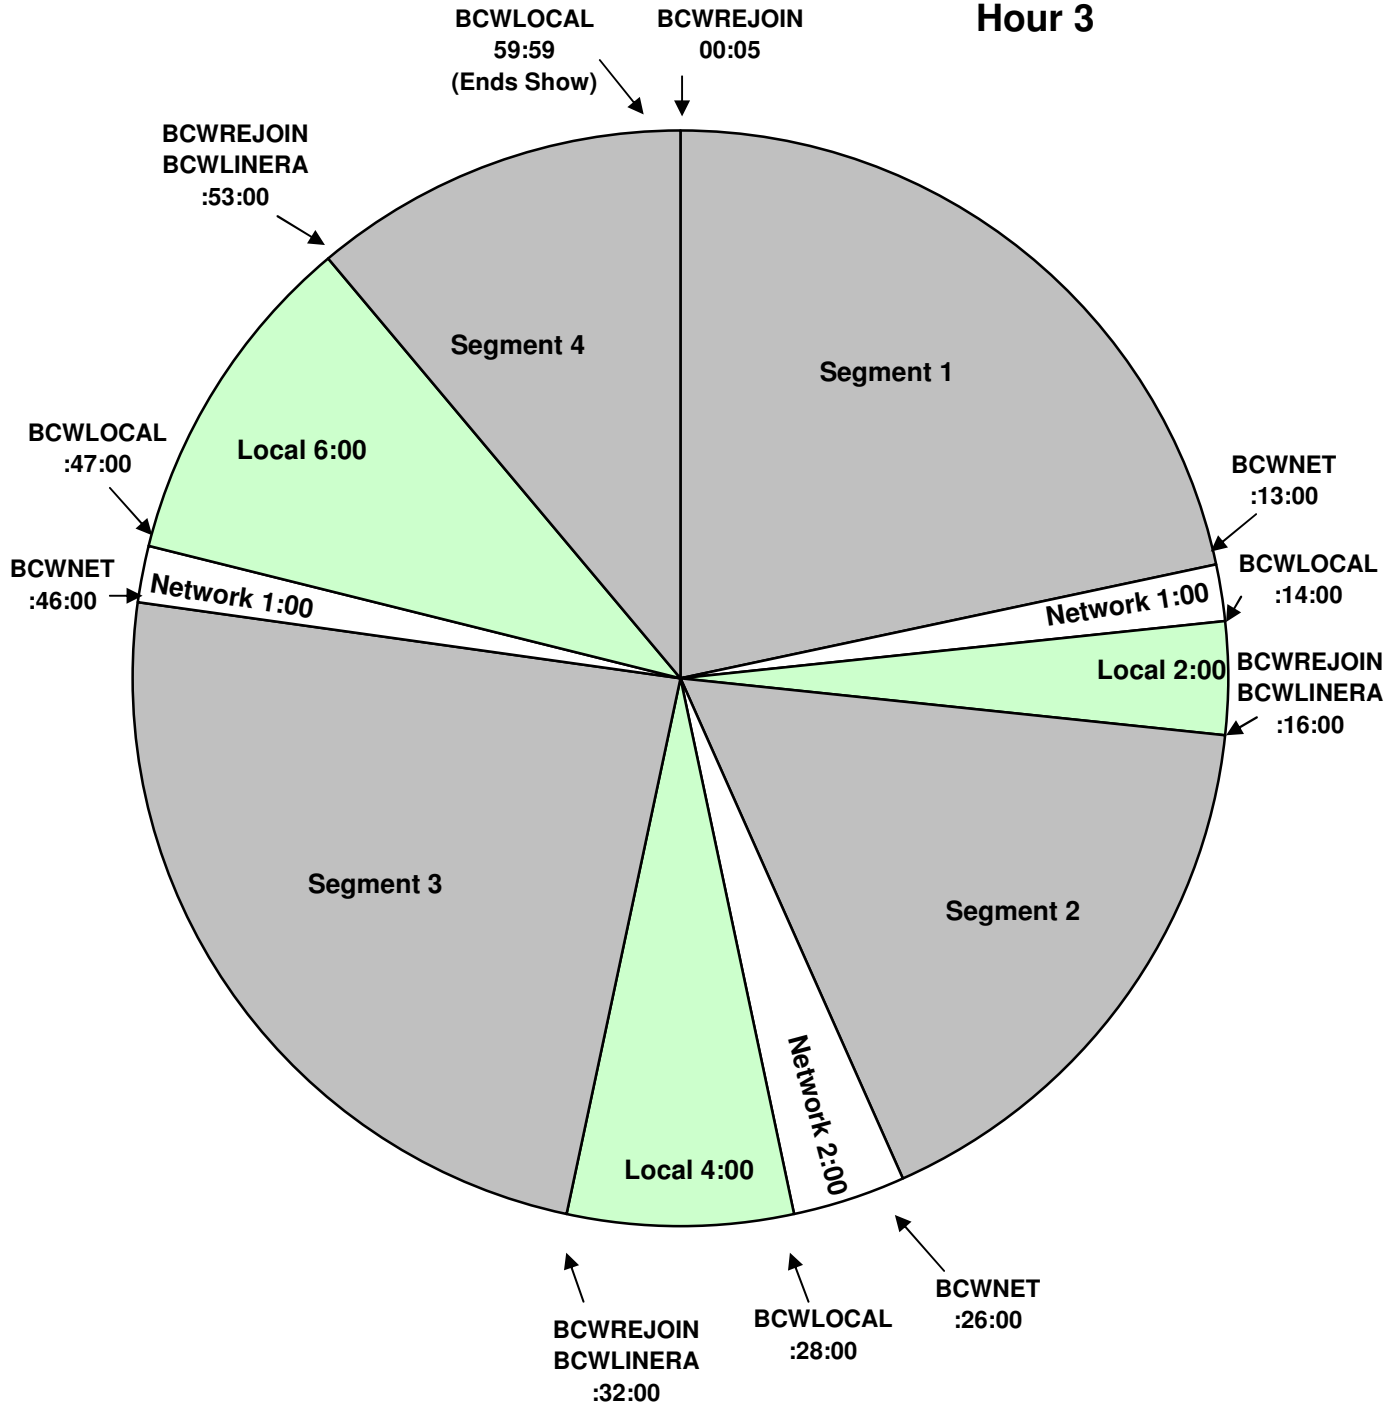

THE BREAKFAST CLUB

PROGRAM CLOCK
XDS Program: Breakfast Club Weekend
 Effective Date: Jan. 10, 2014
 Premiere XDS PRO4-P Satellite
 Time: 12:00PM - 3:00PM Eastern/
 11:00AM - 12:00PM Pacific

Hour 3

For Technical Assistance call:
 Premiere Network Operations Center: 800-276-4431
 Technical Info: www.premiereradio.com/engineering

Breakfast Club Relays:
 BCWREJOIN = SHOW REJOIN
 BCWLINERA = :10 PRODUCED LINER
 BCWNET = NETWORK BREAK
 BCWLOCAL = LOCAL BREAK

All Breaks Float