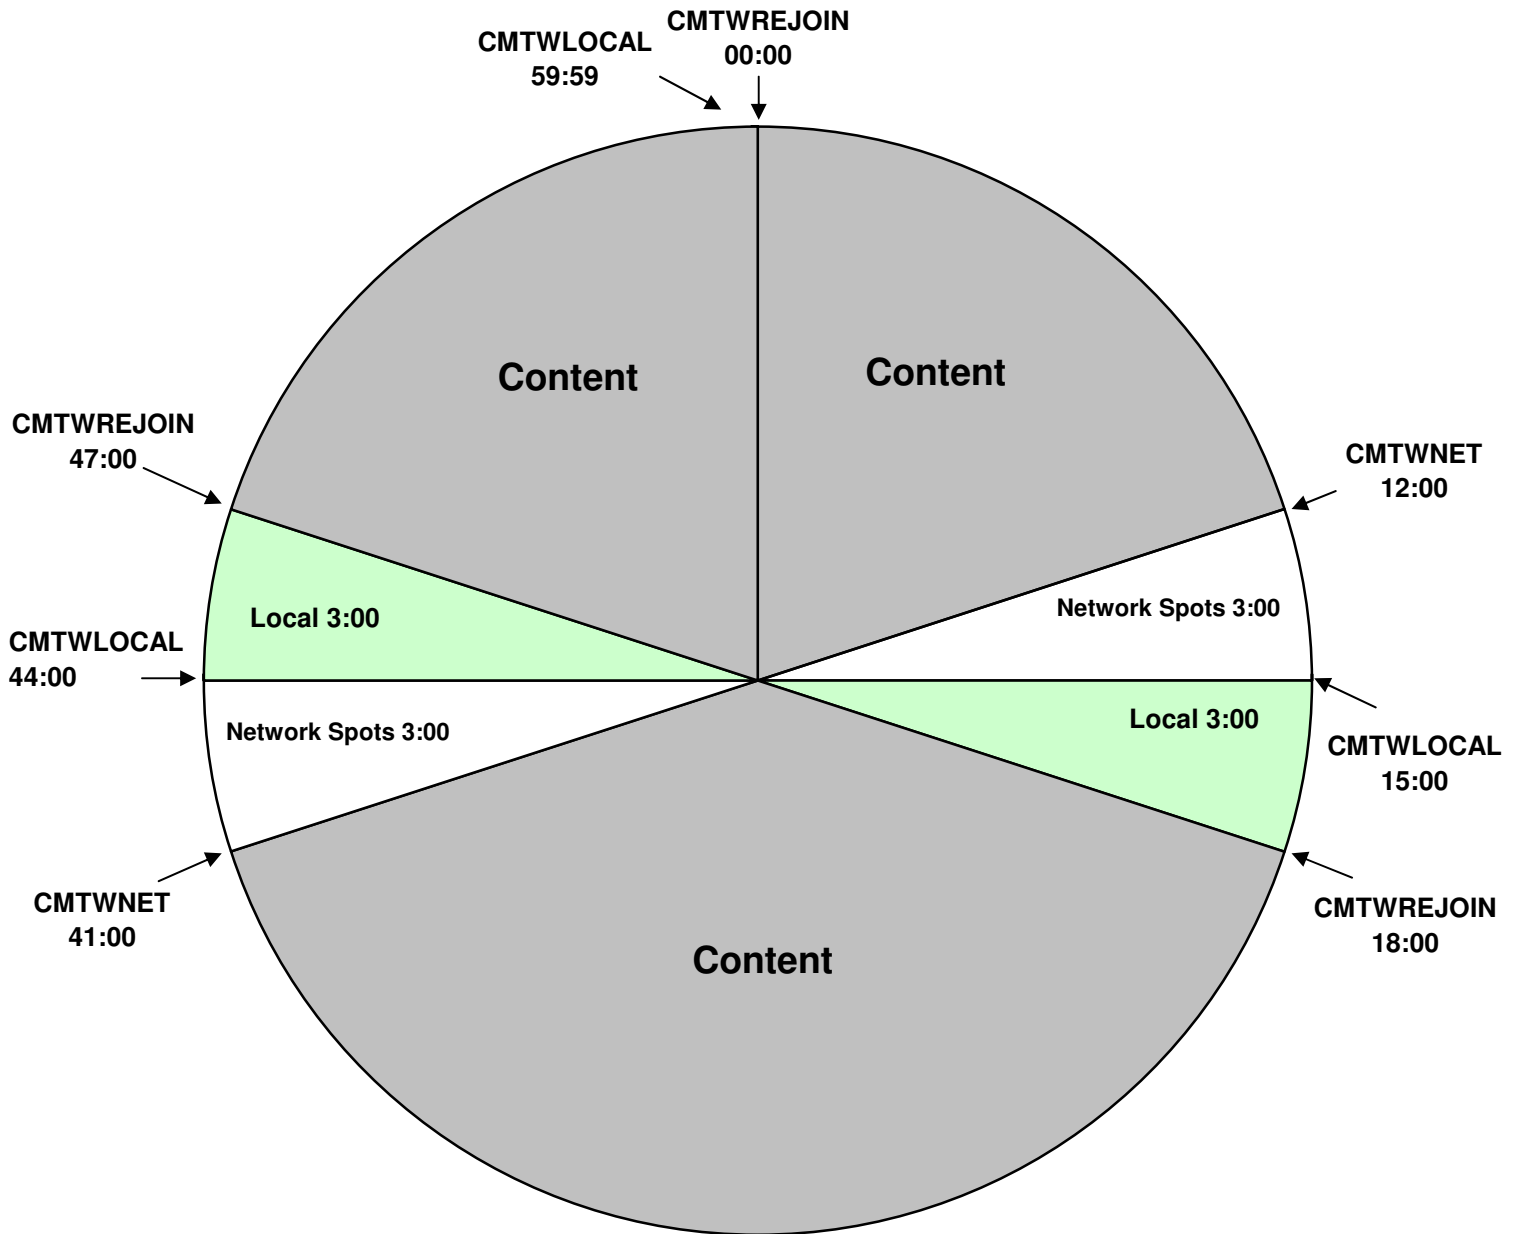

CMT ALL ACCESS WITH CODY ALAN

CMT ALL ACCESS W/ CODY ALAN PROGRAM
CLOCK

XDS Program: CMT ALL ACCESS

Effective March 5th, 2014

Premiere XDS PRO4-P Satellite
Thursday 9:00 PM - 10:00 PM Pacific
11:00 PM - 12:00 AM Central

Friday 12:00 AM - 1:00 AM Eastern

For Technical Assistance Call
Premiere Network Operations Center: (800) 276-4431
Technical Info: <http://engineering.premiereradio.com>

Relays are as follows:

- CMTWREJOIN - Rejoin Program
- CMTWNET - Network Break
- CMTWLOCAL - Local Break
- CMTWLINER - Fires the sweeper