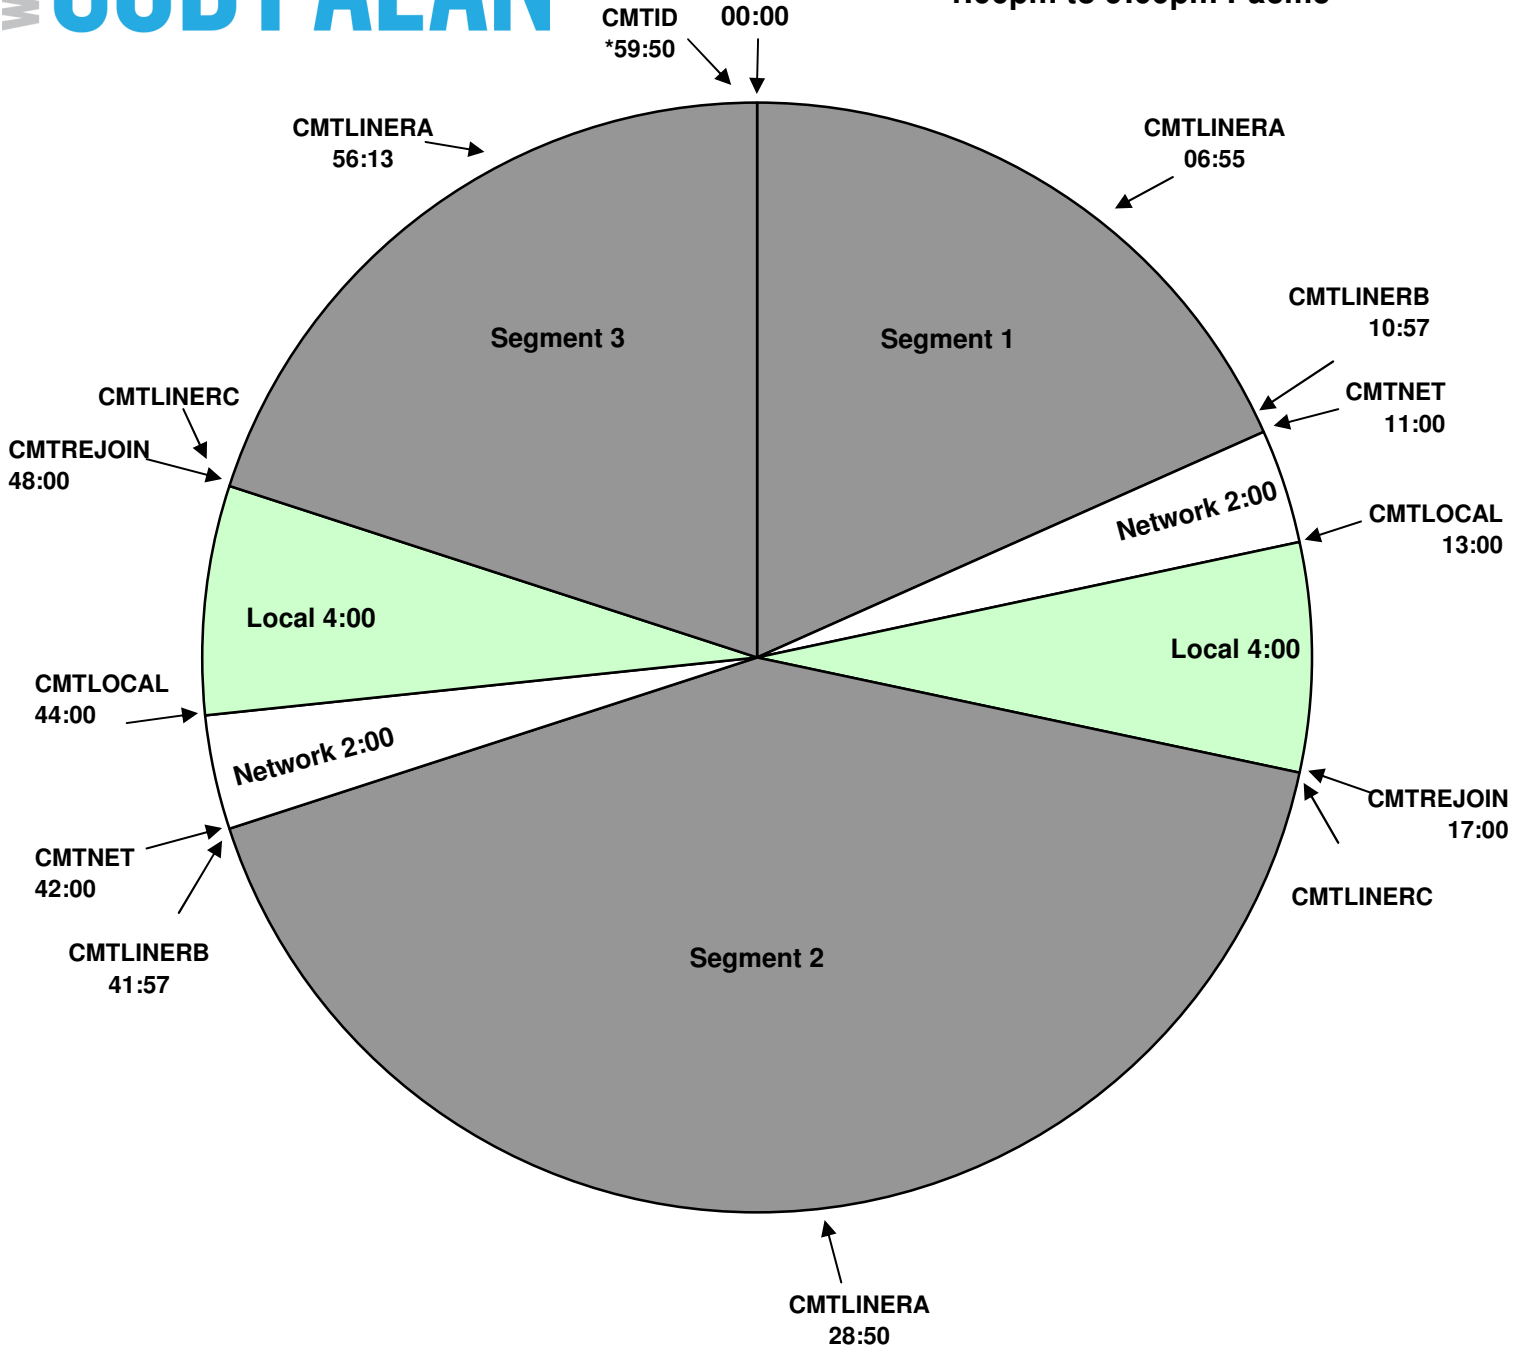

# CMT RADIO LIVE WITH CODY ALAN

**PROGRAM CLOCK**  
**XDS Program: CMT Live**  
**CMT Radio Live w/ Cody Alan**  
**Effective: Jan 1st, 2014**  
**Premiere XDS PRO4-P Satellite**  
**Monday-Friday 7:00pm to 12:00am Eastern /**  
**4:00pm to 9:00pm Pacific**

For Technical Assistance Call  
 Premiere Network Operations Center: (800) 276-4431  
 Technical Info: <http://engineering.premiereradio.com>

**premiere**  
 NETWORKS

**NOTES:**  
 All breaks float  
 Hard Out at :59:50 for legal ID  
 CMTLOCAL = Local Break  
 CMTREJOIN = Rejoin network  
 CMTNET = Network Break  
 CMTLINERA = Liner (:07) - Local Imaging  
 CMTLINERB = Liner (:03) - Local ID  
 CMTLINERC = Liner (:10) - Local ID  
 CMTID = (:10) - Legal ID