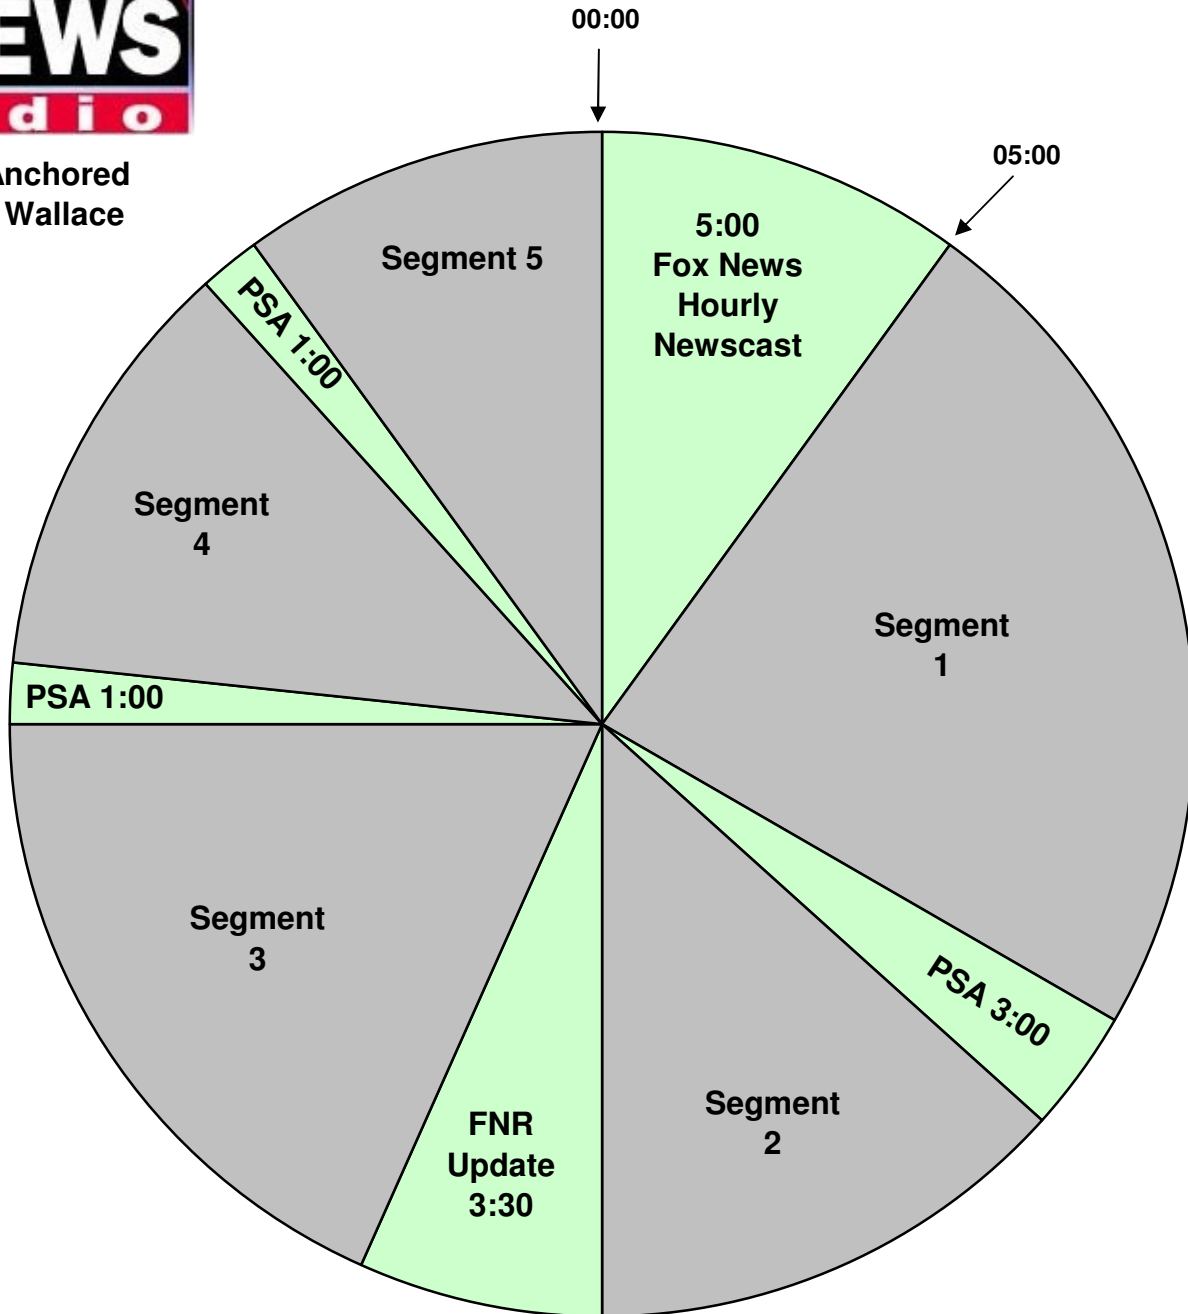

**PROGRAM CLOCK**  
Effective January 19, 2009  
Premiere XDS PRO4-P Satellite  
Sundays 9am Pacific

FOX Anchored  
Chris Wallace

For Technical Assistance call:  
Fox News Radio Master Control: 212-301-5860  
Premiere Network Operations: 800-276-4431  
Technical Info: <http://engineering.premiereradio.com>

**No Cues for this show**  
**All Breaks float**

Fed on FNR ANC (left side of FNR ANC/UNANC)

**AFFILIATE SALES: 212-301-5439**