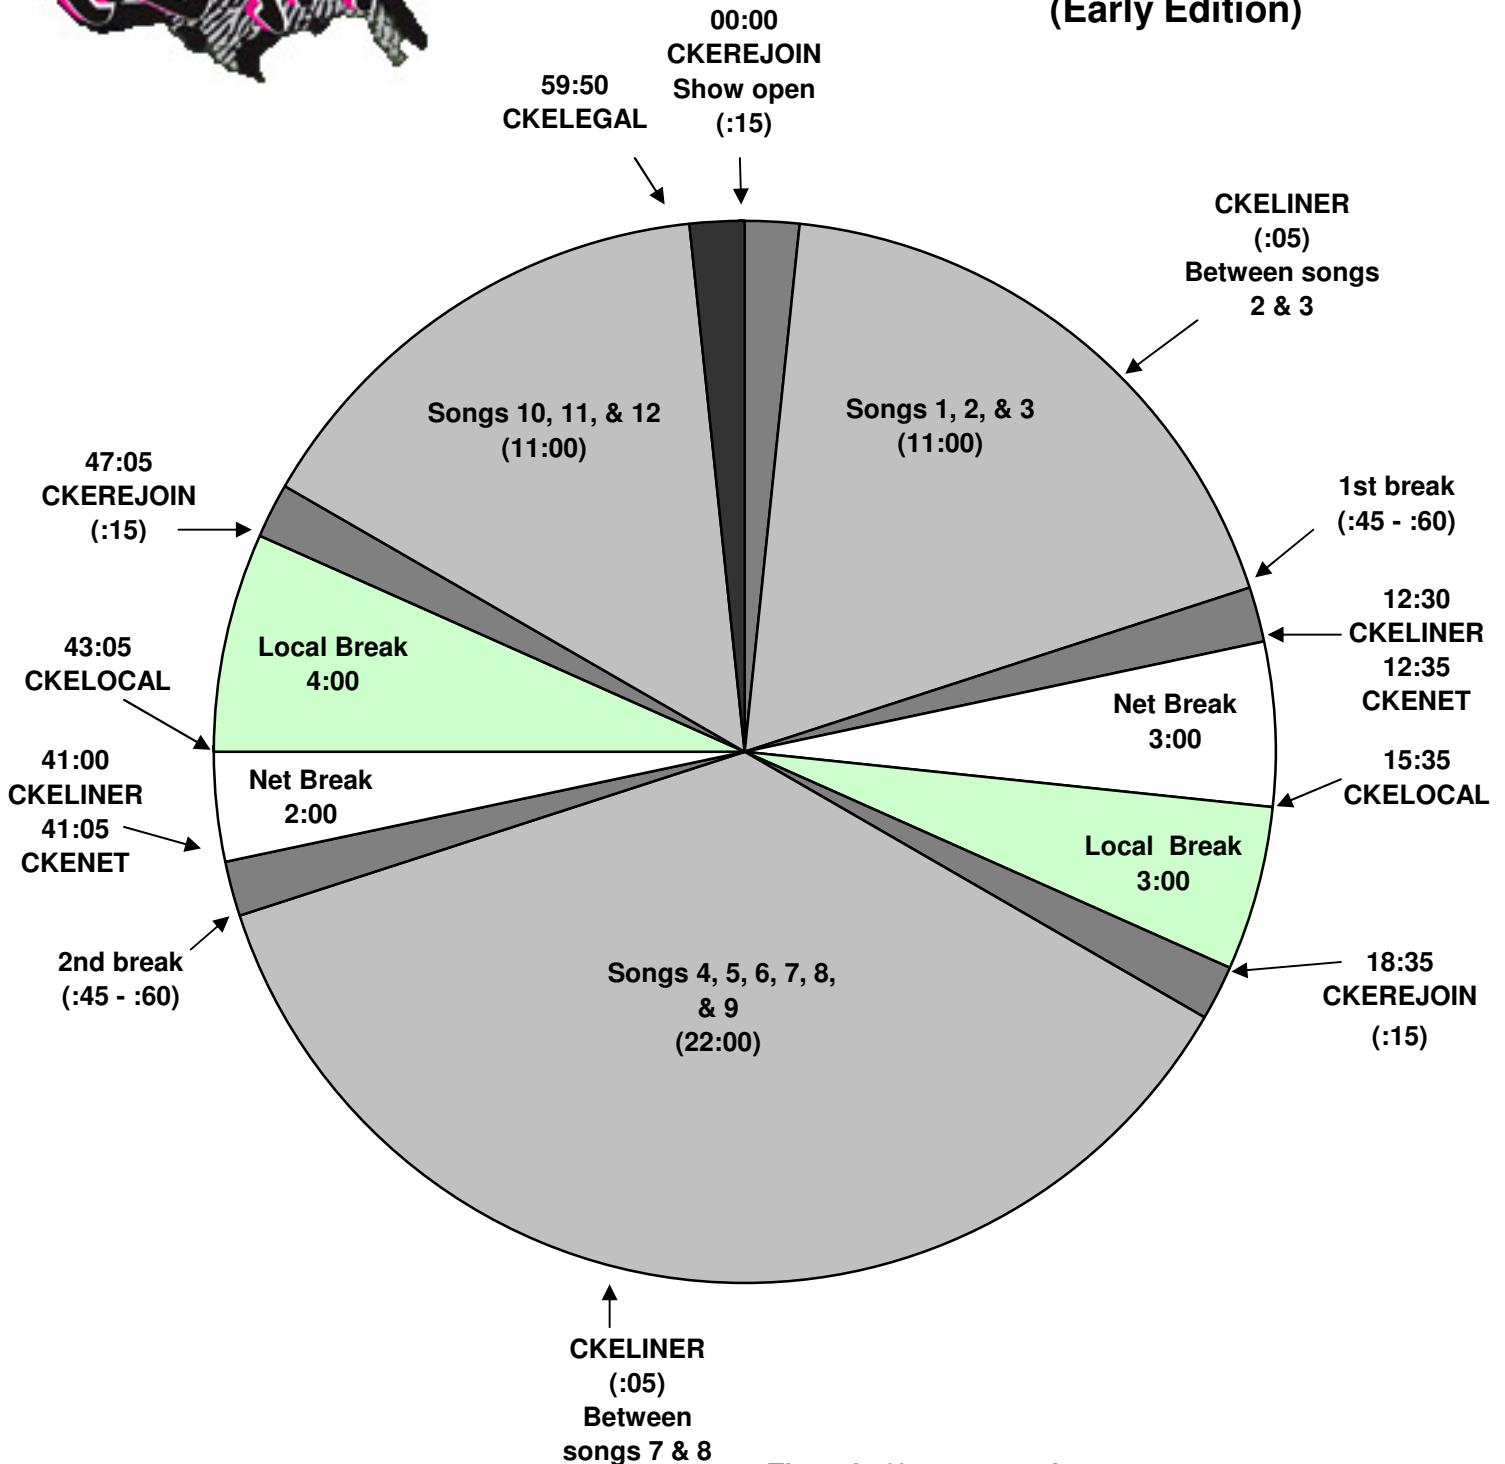

# Club Kane Program Clock

Effective October 12, 2011  
 Premiere XDS PRO4-P Satellite  
 Sundays 7pm to 10pm Eastern  
 (Early Edition)

Times in ( ) are approximate.

Local breaks filled w/ format-relevant songs.

All breaks float EXCEPT Hard Rejoin at 7:00:00 and

Legal at 9:59:50

CKELEGAL Legal ID

CKELOCAL Local break

CKELINER :05 second local liner

CKENET Streaming stop

CKEREJOIN Rejoin network, streaming start

For Technical Assistance call:  
 Premiere Network Operations Center: 800-276-4431  
 Technical Info: <http://engineering.premiereradio.com/>