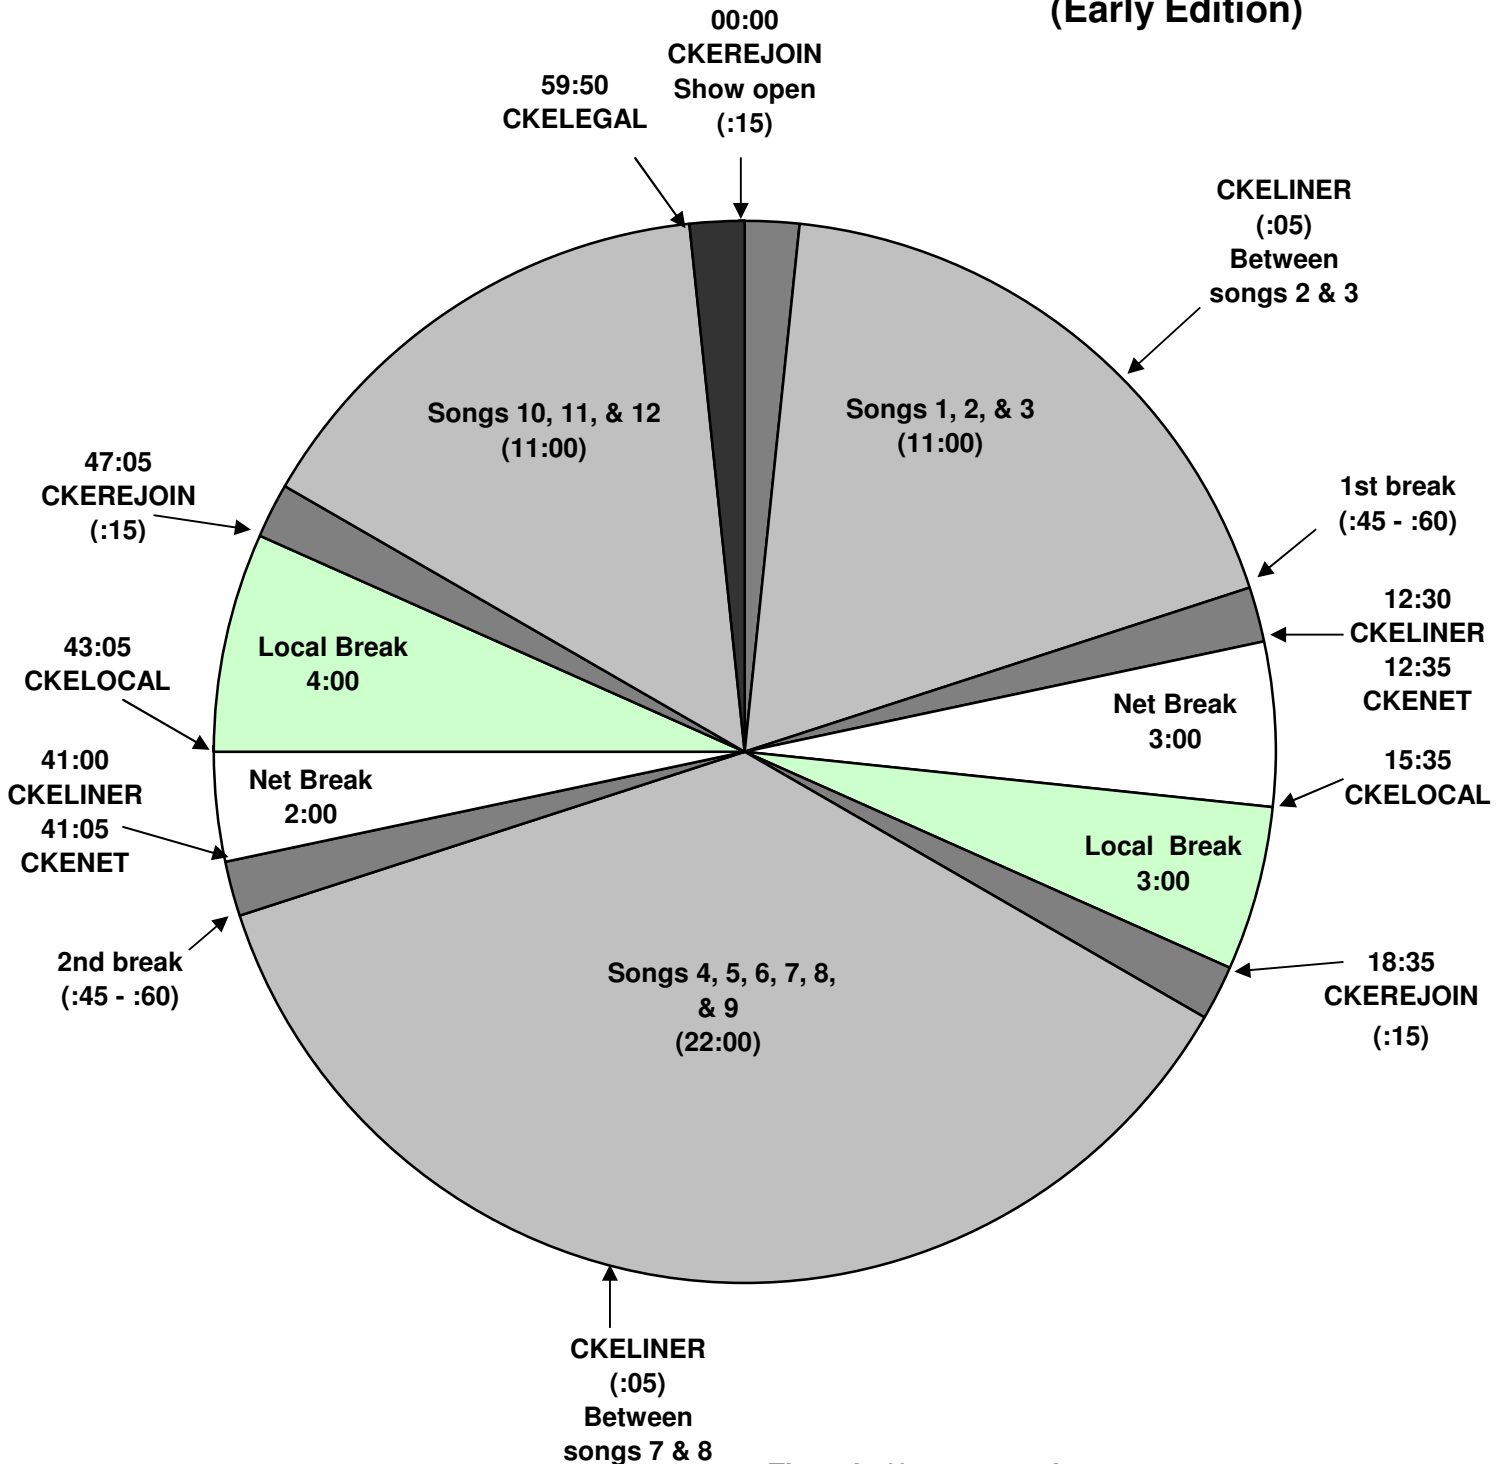

# Club Kane Program Clock

Effective March 28 2010

Premiere XDS PRO4-P Satellite

Sundays 7pm to 10pm Eastern

(Early Edition)

Times in ( ) are approximate.

Local breaks filled w/ format-relevant songs.

All breaks float EXCEPT Hard Rejoin at 7:00:00 and

Legal at 9:59:50

CKELEGAL Legal ID

CKELOCAL Local break

CKELINER :05 second local liner

CKENET Streaming stop

CKEREJOIN Rejoin network, streaming start

For Technical Assistance call:

Premiere Network Operations Center: 800-276-4431