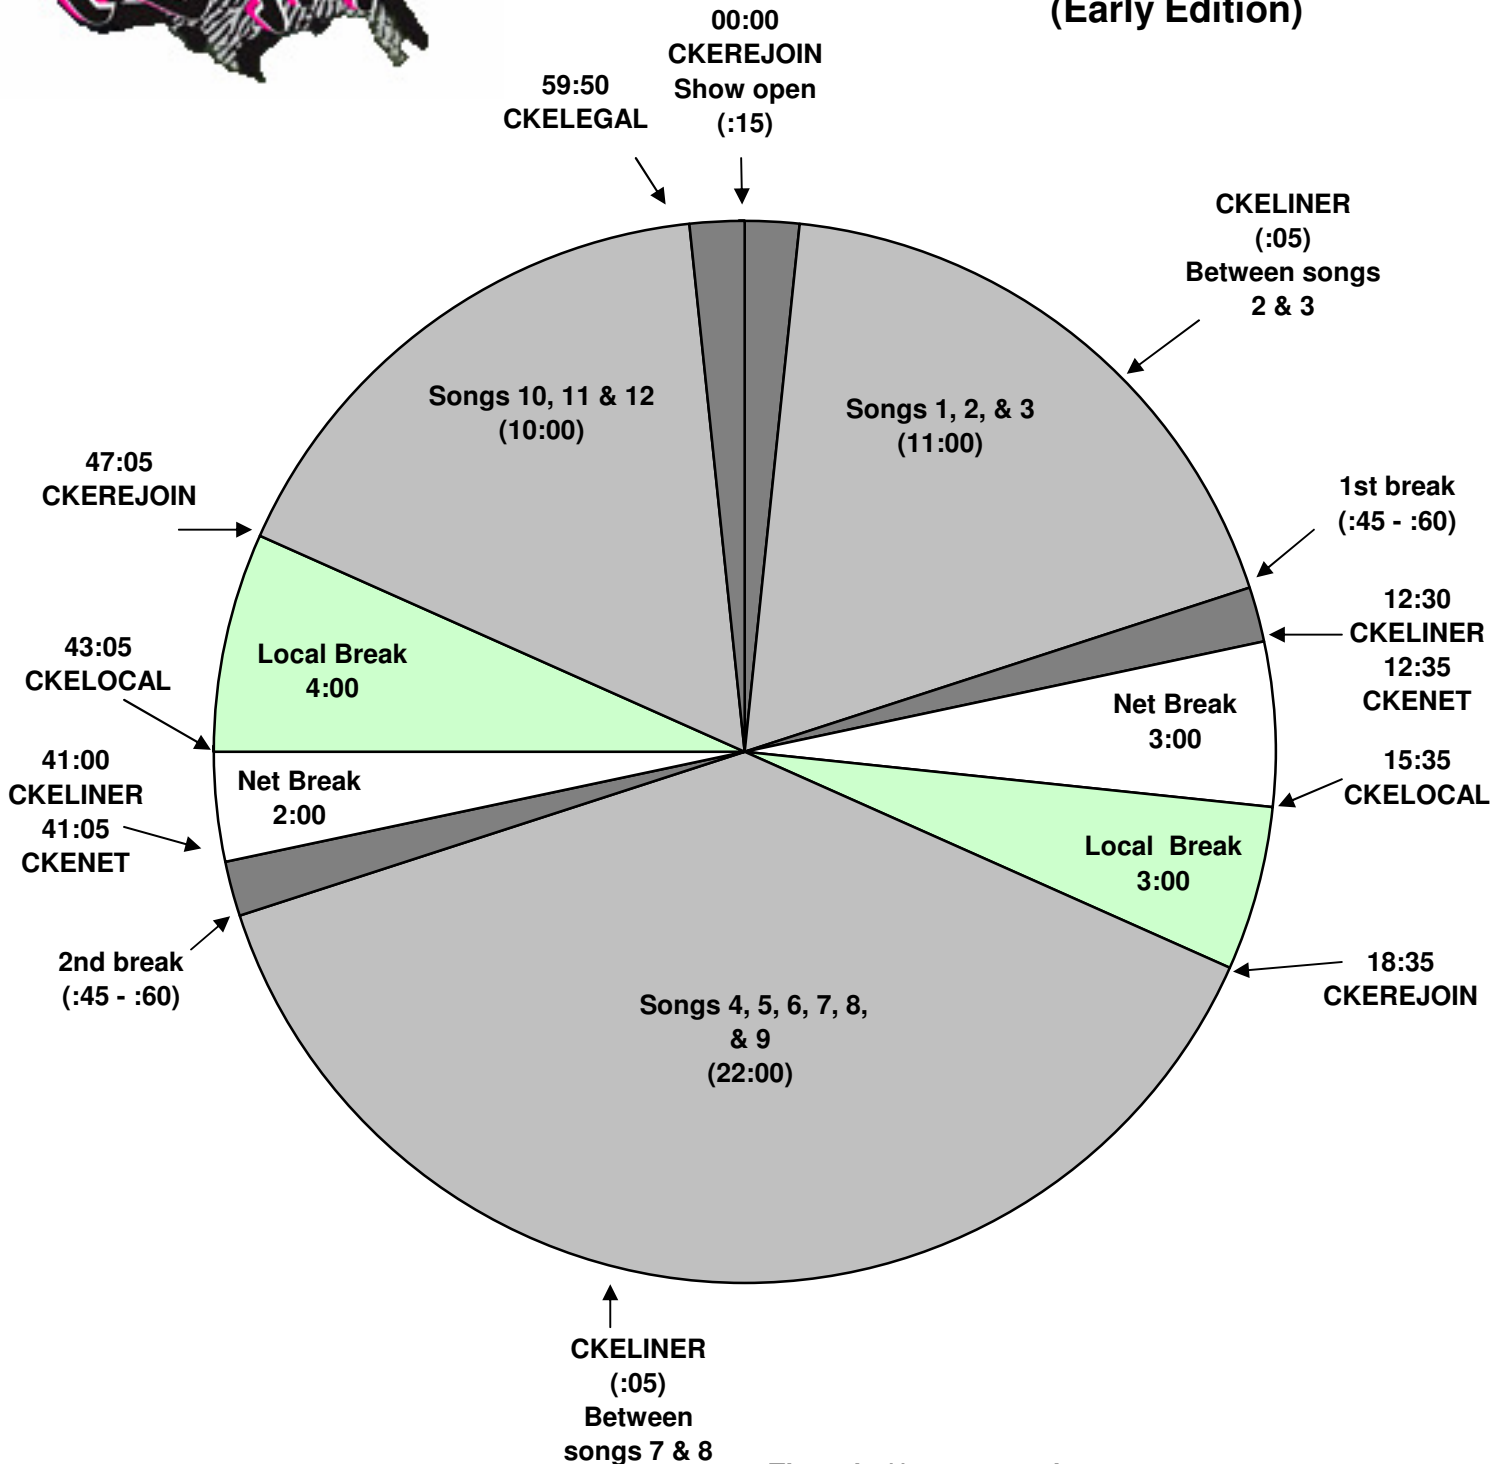

Club Kane Program Clock

Effective October 12, 2011
 Premiere XDS PRO4-P Satellite
 Sundays 7pm to 10pm Eastern
 (Early Edition)

For Technical Assistance call:
 Premiere Network Operations Center: 800-276-4431
 Technical Info: <http://engineering.premiereradio.com/>

Times in () are approximate.
 Local breaks filled w/ format-relevant songs.
 All breaks float EXCEPT Hard Rejoin at 7:00:00 and Legal at 9:59:50
 CKELEGAL Legal ID
 CKELOCAL Local break
 CKELINER :05 second local liner
 CKENET Streaming stop
 CKEREJOIN Rejoin network, streaming start