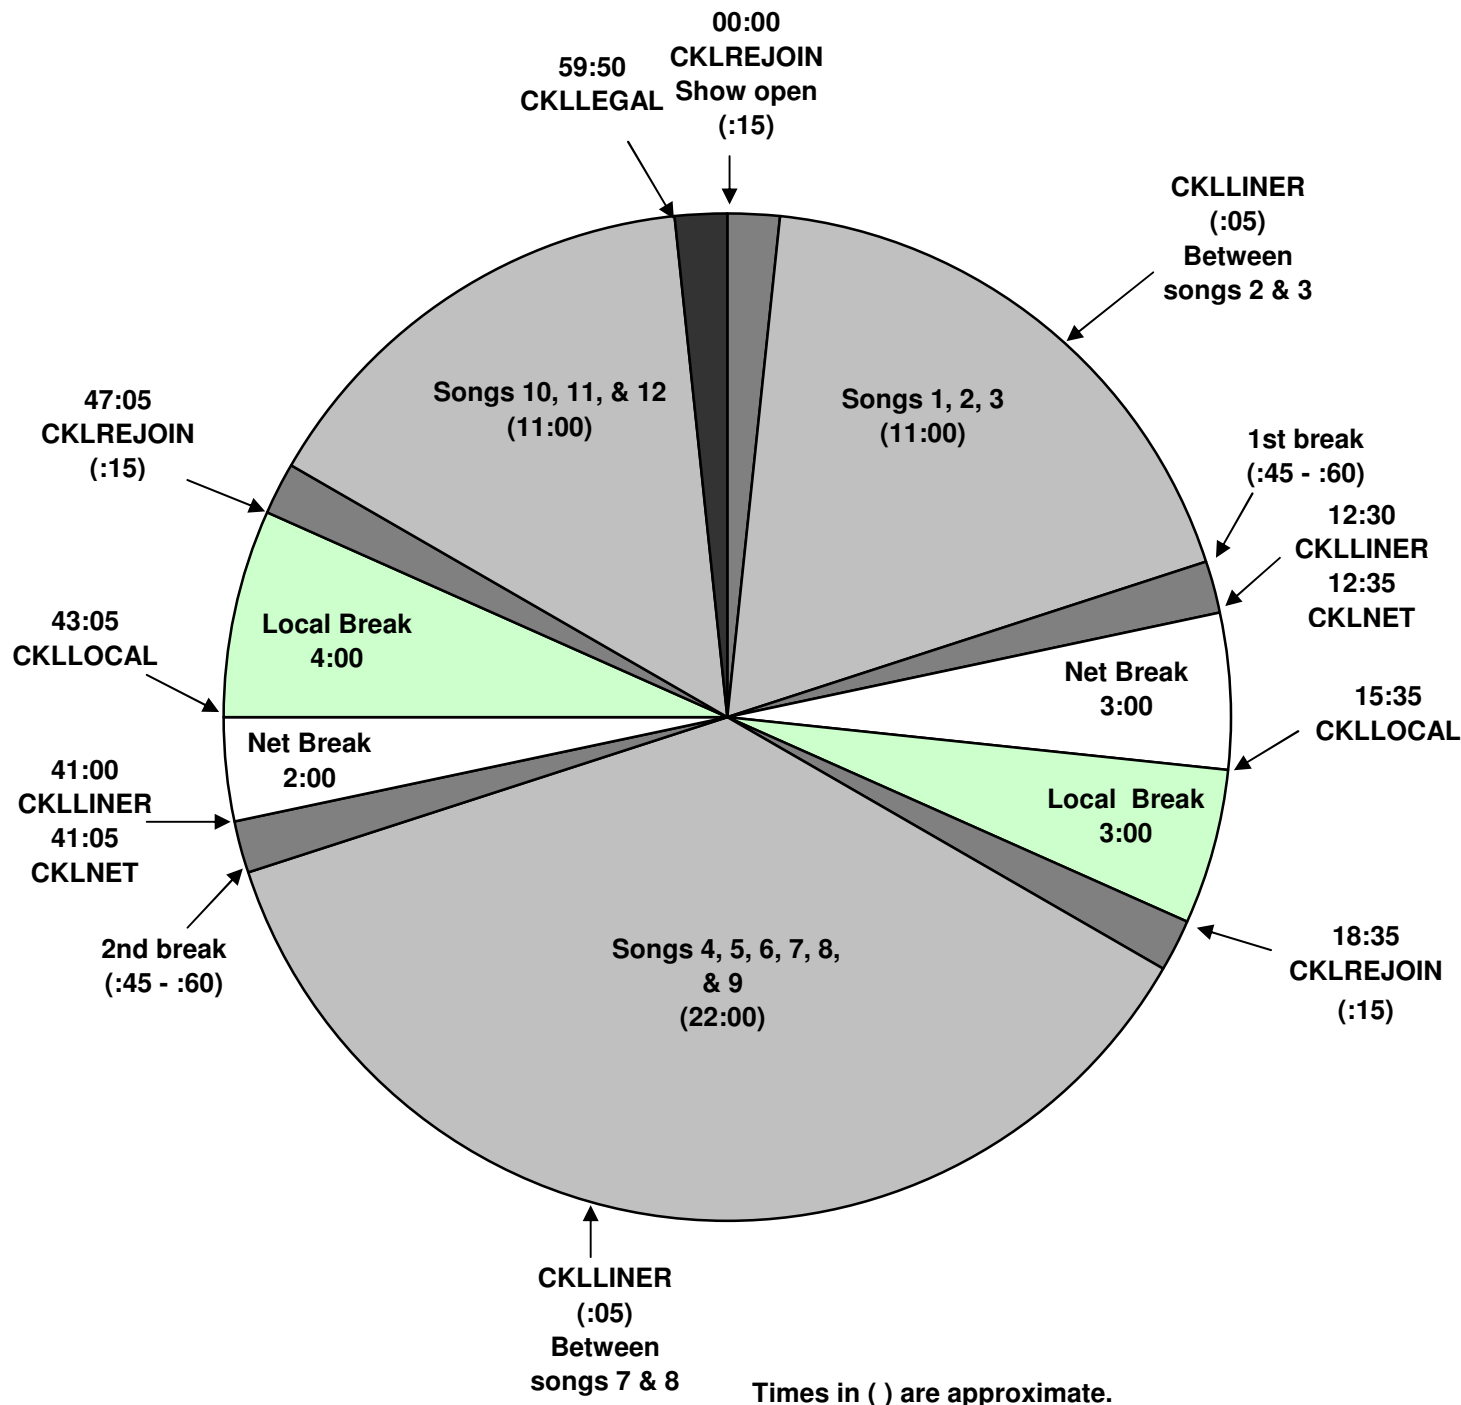

# Club Kane Program Clock

Effective March 28 2010  
 Premiere XDS PRO4-P Satellite  
 Sundays 10pm to 12am Eastern  
 (Late Edition)

Times in ( ) are approximate.  
 Local breaks filled w/ format-relevant songs.  
 All breaks float EXCEPT Hard Rejoin at 10:00:00 and Legal at 11:59:50  
 CKLLEGAL Legal ID  
 CKLLOCAL Local break  
 CKLLINER :05 second local liner  
 CKLNET Streaming stop  
 CKLREJOIN Rejoin network, streaming start