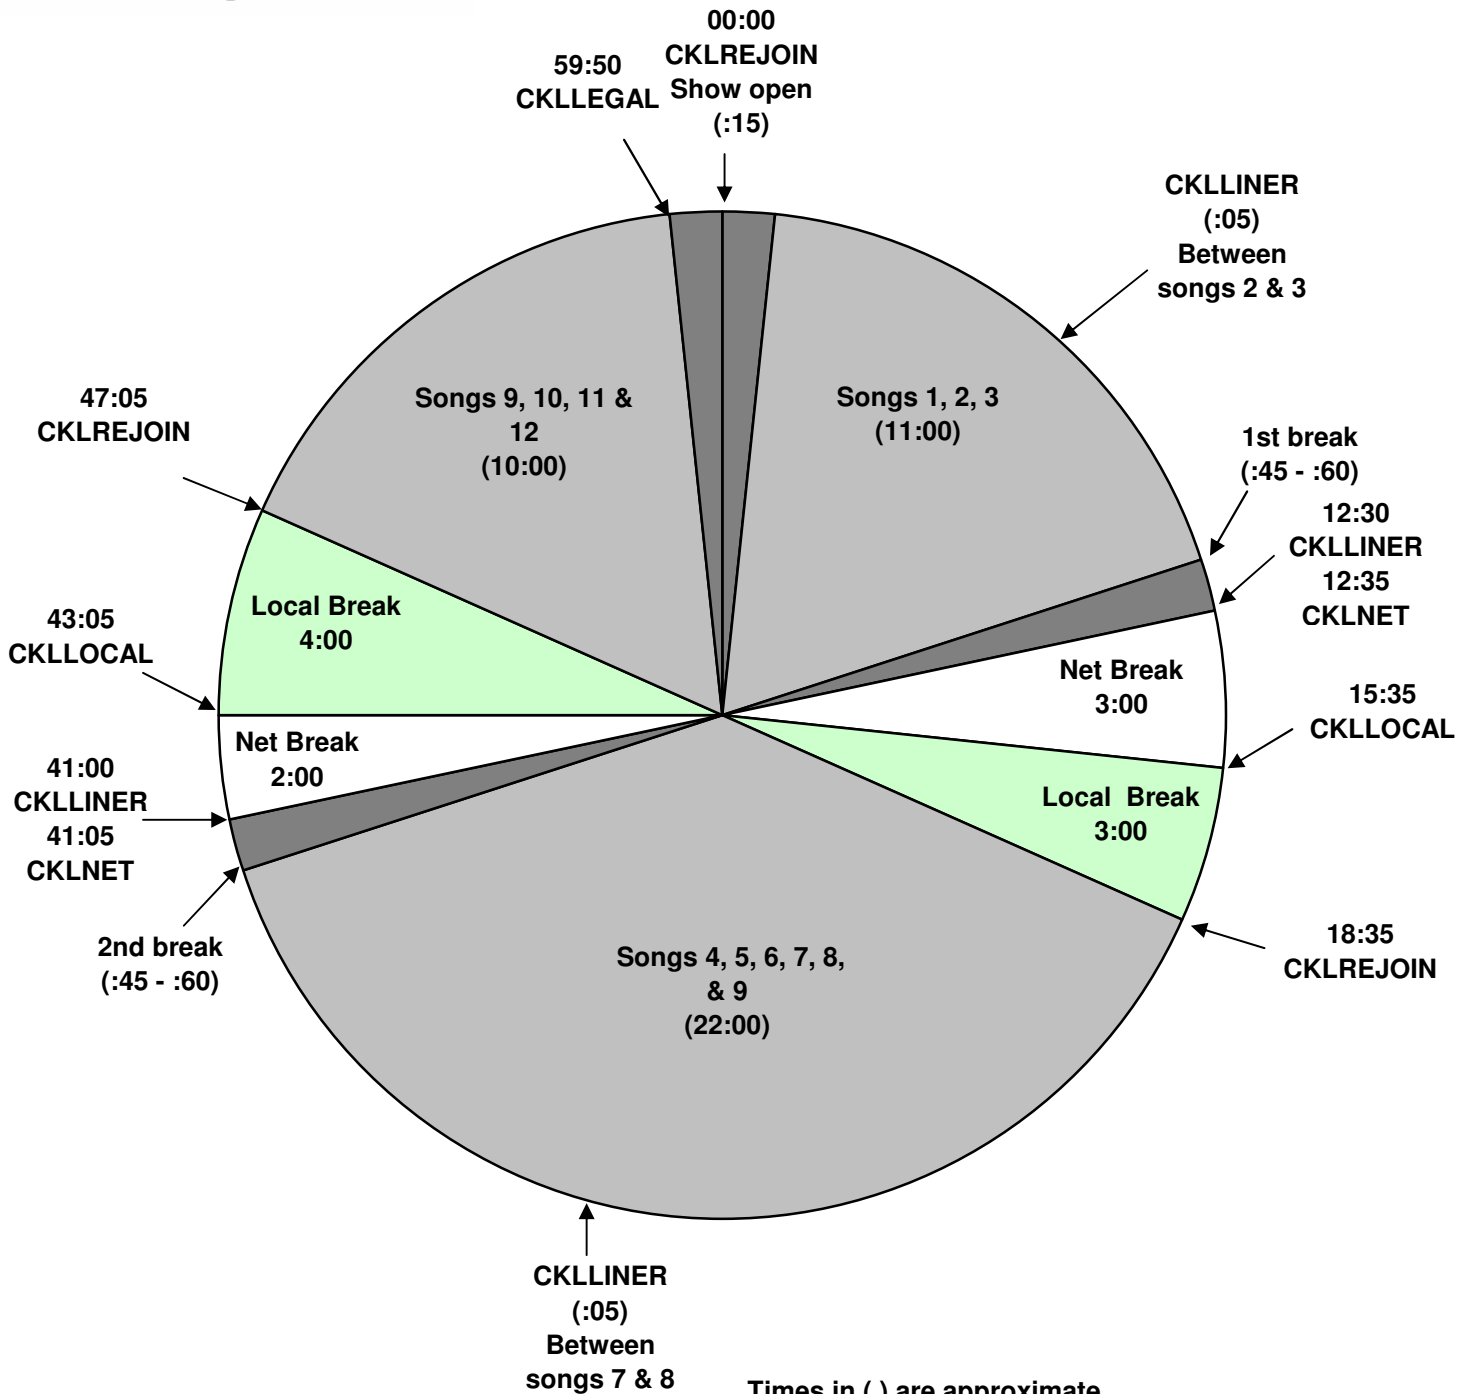

# Club Kane Program Clock

Effective October 12, 2011

Premiere XDS PRO4-P Satellite

Sundays 10pm to 12am Eastern

(Late Edition)

Times in ( ) are approximate.

Local breaks filled w/ format-relevant songs.

All breaks float EXCEPT Hard Rejoin at 10:00:00 and

Legal at 11:59:50

CKLLEGAL Legal ID

CKLLOCAL Local break

CKLLINER :05 second local liner

CKLNET Streaming stop

CKLREJOIN Rejoin network, streaming start

For Technical Assistance call:

Premiere Network Operations Center: 800-276-4431