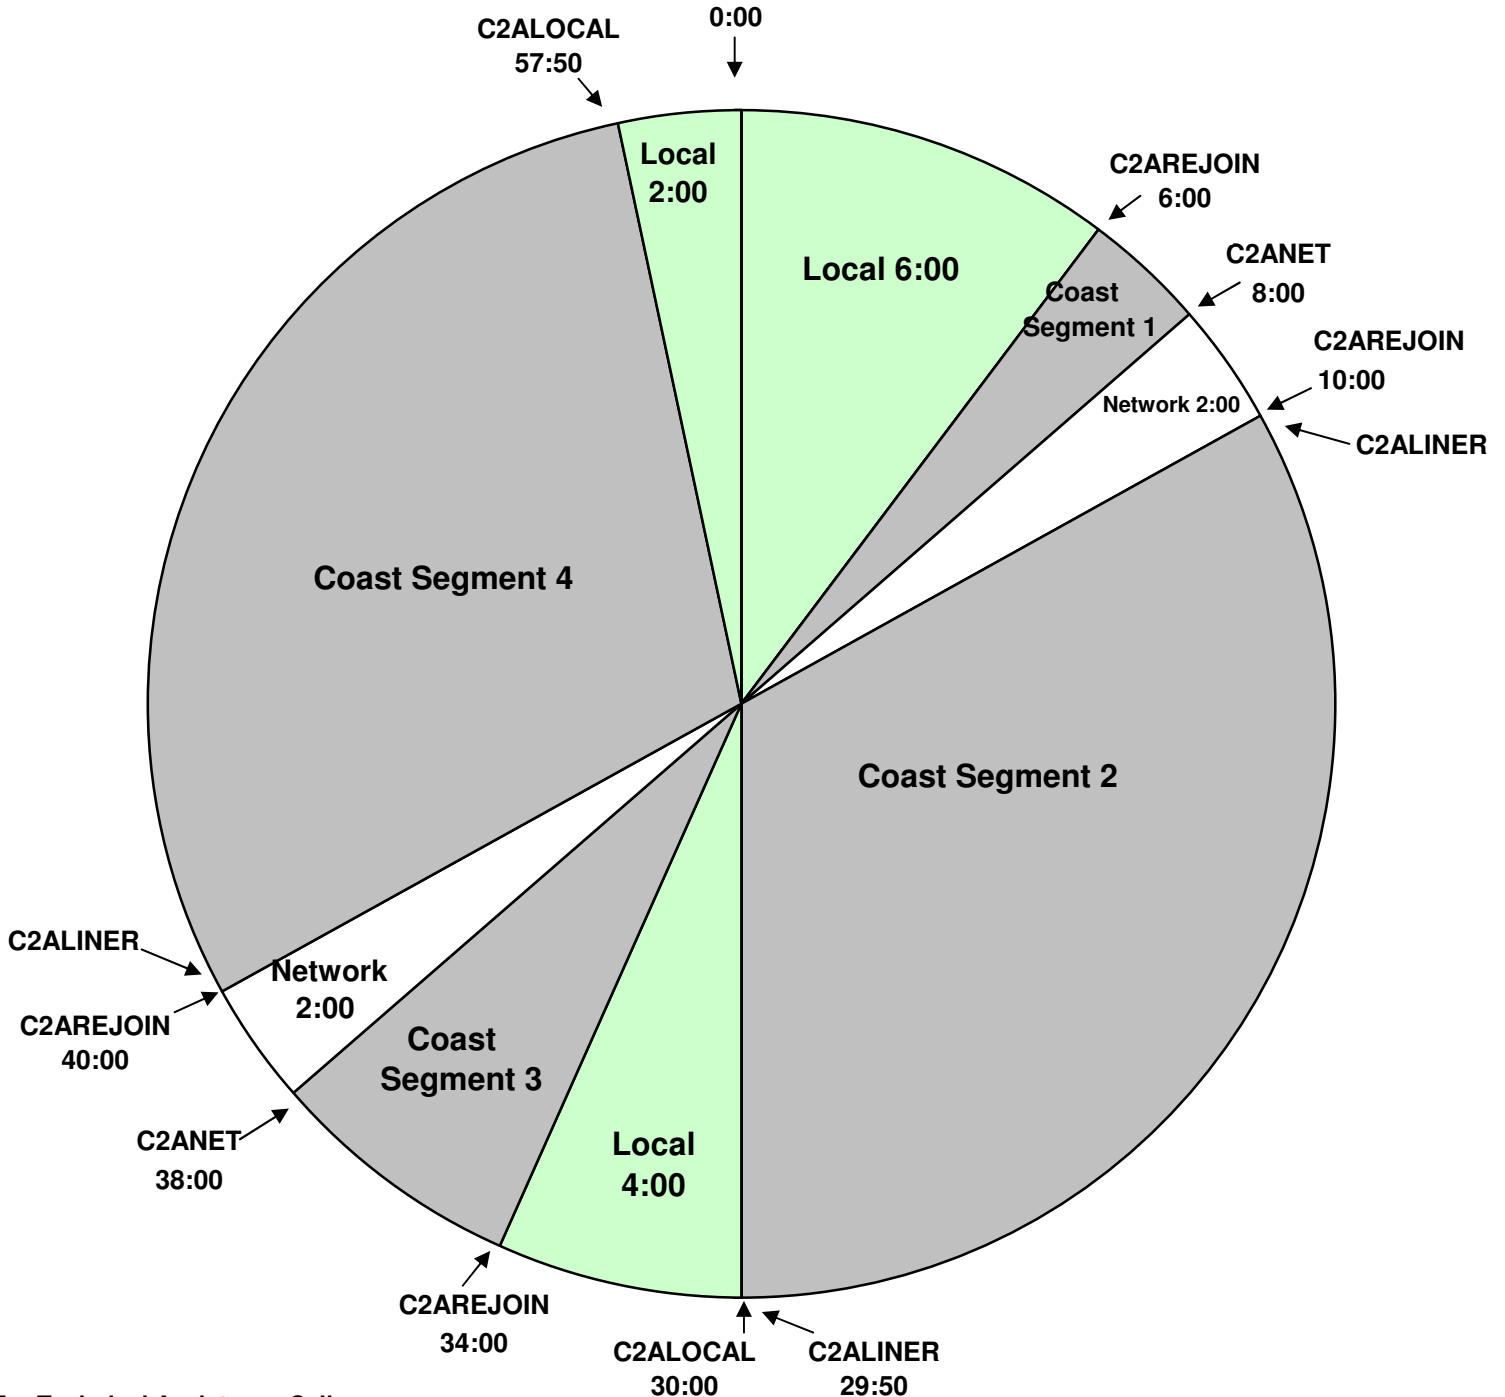

WEEKENDS

PROGRAM CLOCK
 Effective October 13, 2009
 Premiere XDS PRO4-P Satellite
 Saturday & Sunday 1am - 6am Eastern
 10pm - 3*am Pacific

For Technical Assistance Call
 Premiere Network Operations Center: (800) 276-4431
 Technical Info: <http://engineering.premiereradio.com>

Fixed Breaks at 29:50 & 57:50. Network Breaks Float.
 C2ALOCAL Fires Local Breaks.
 C2ALINER Fires :10-Second Local Liners.
 :10-Second Rejoin Bumpers at 10:00 & 40:00.
 :20-Second Rejoin Bumper at :34.
 *2am hour is repeat of 10pm hour content (w/ different spots)