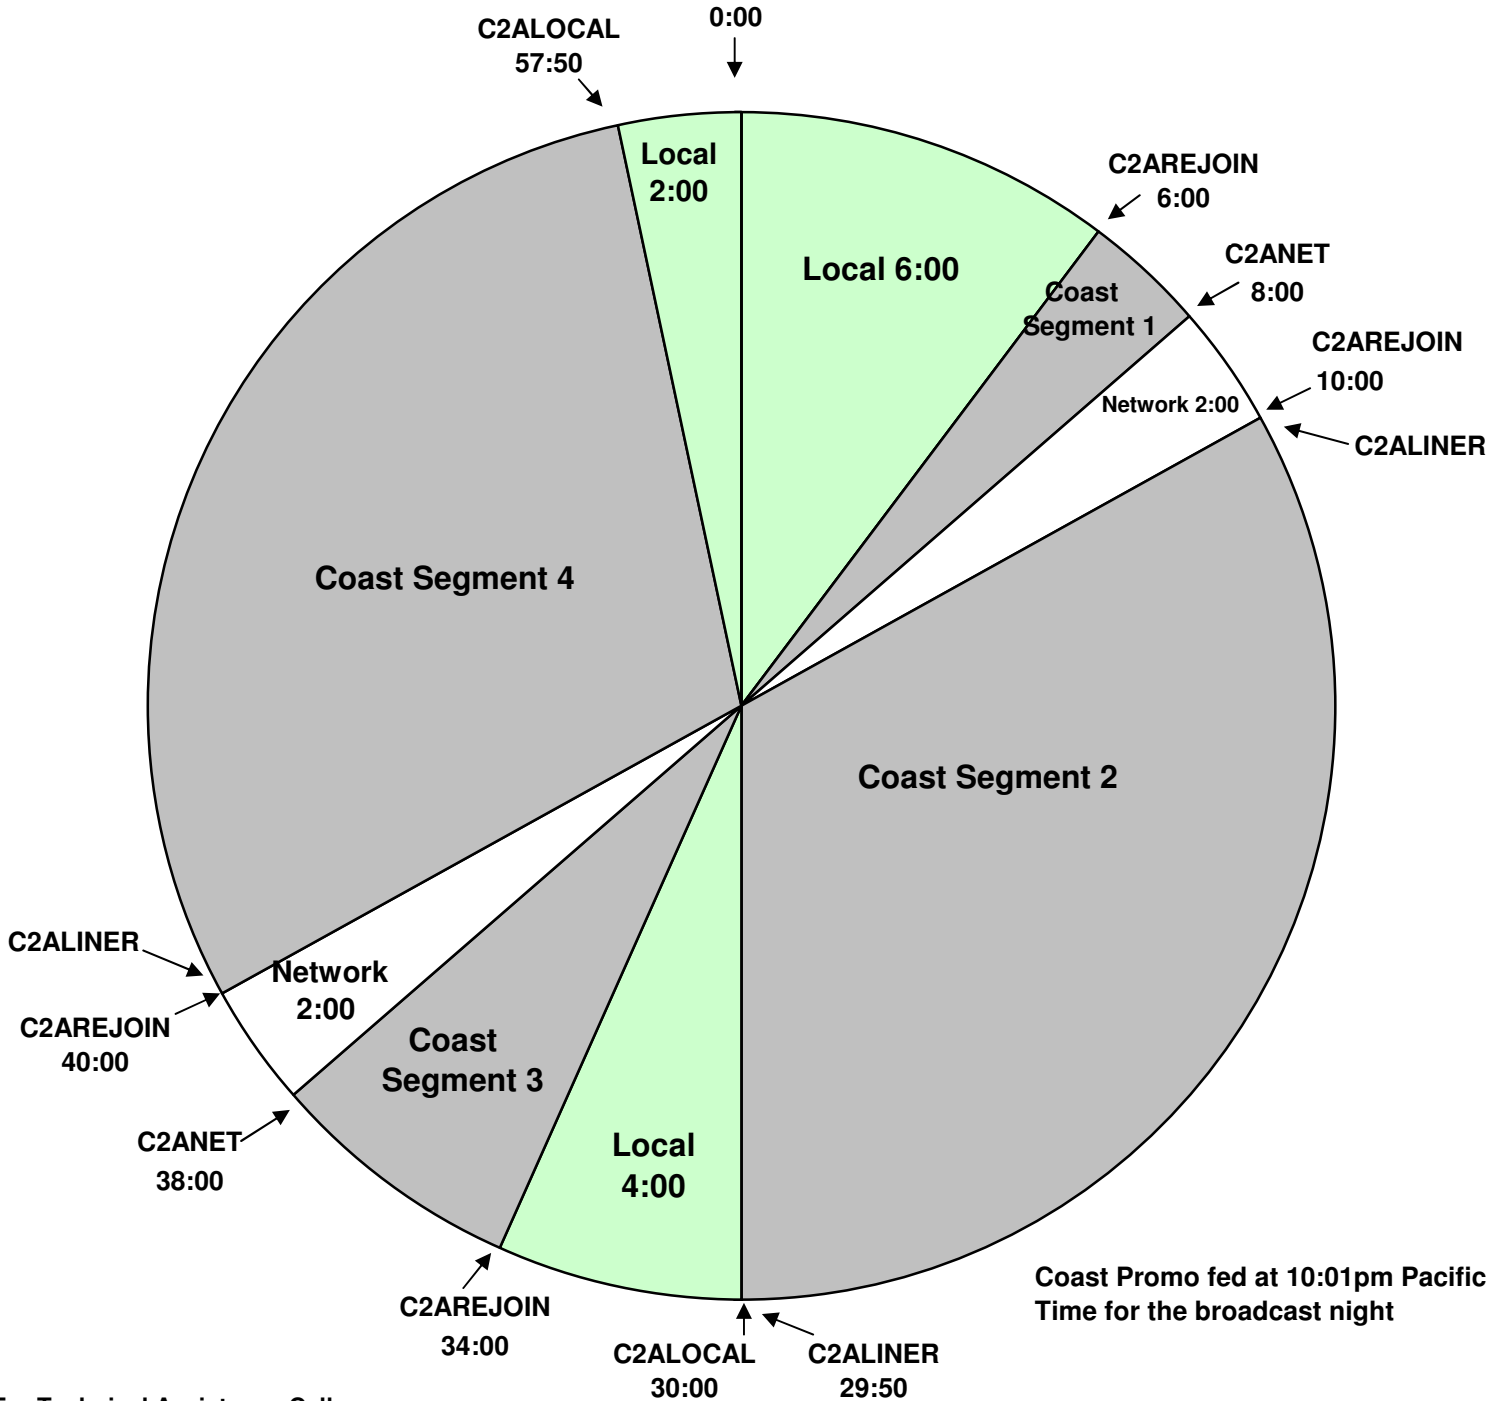

WEEKENDS

PROGRAM CLOCK
 Effective October 12, 2011
 Premiere XDS PRO4-P Satellite
 Saturday & Sunday 1am - 6am Eastern
 10pm - 3*am Pacific

Coast Promo fed at 10:01pm Pacific Time for the broadcast night

For Technical Assistance Call
 Premiere Network Operations Center: (800) 276-4431
 Technical Info: <http://engineering.premiereradio.com>

Fixed Breaks at 29:50 & 57:50. Network Breaks Float.
 C2ALOCAL Fires Local Breaks.
 C2ALINER Fires :10-Second Local Liners.
 :10-Second Rejoin Bumpers at 10:00 & 40:00.
 :20-Second Rejoin Bumper at :34.
 *2am hour is repeat of 10pm hour content (w/ different spots)