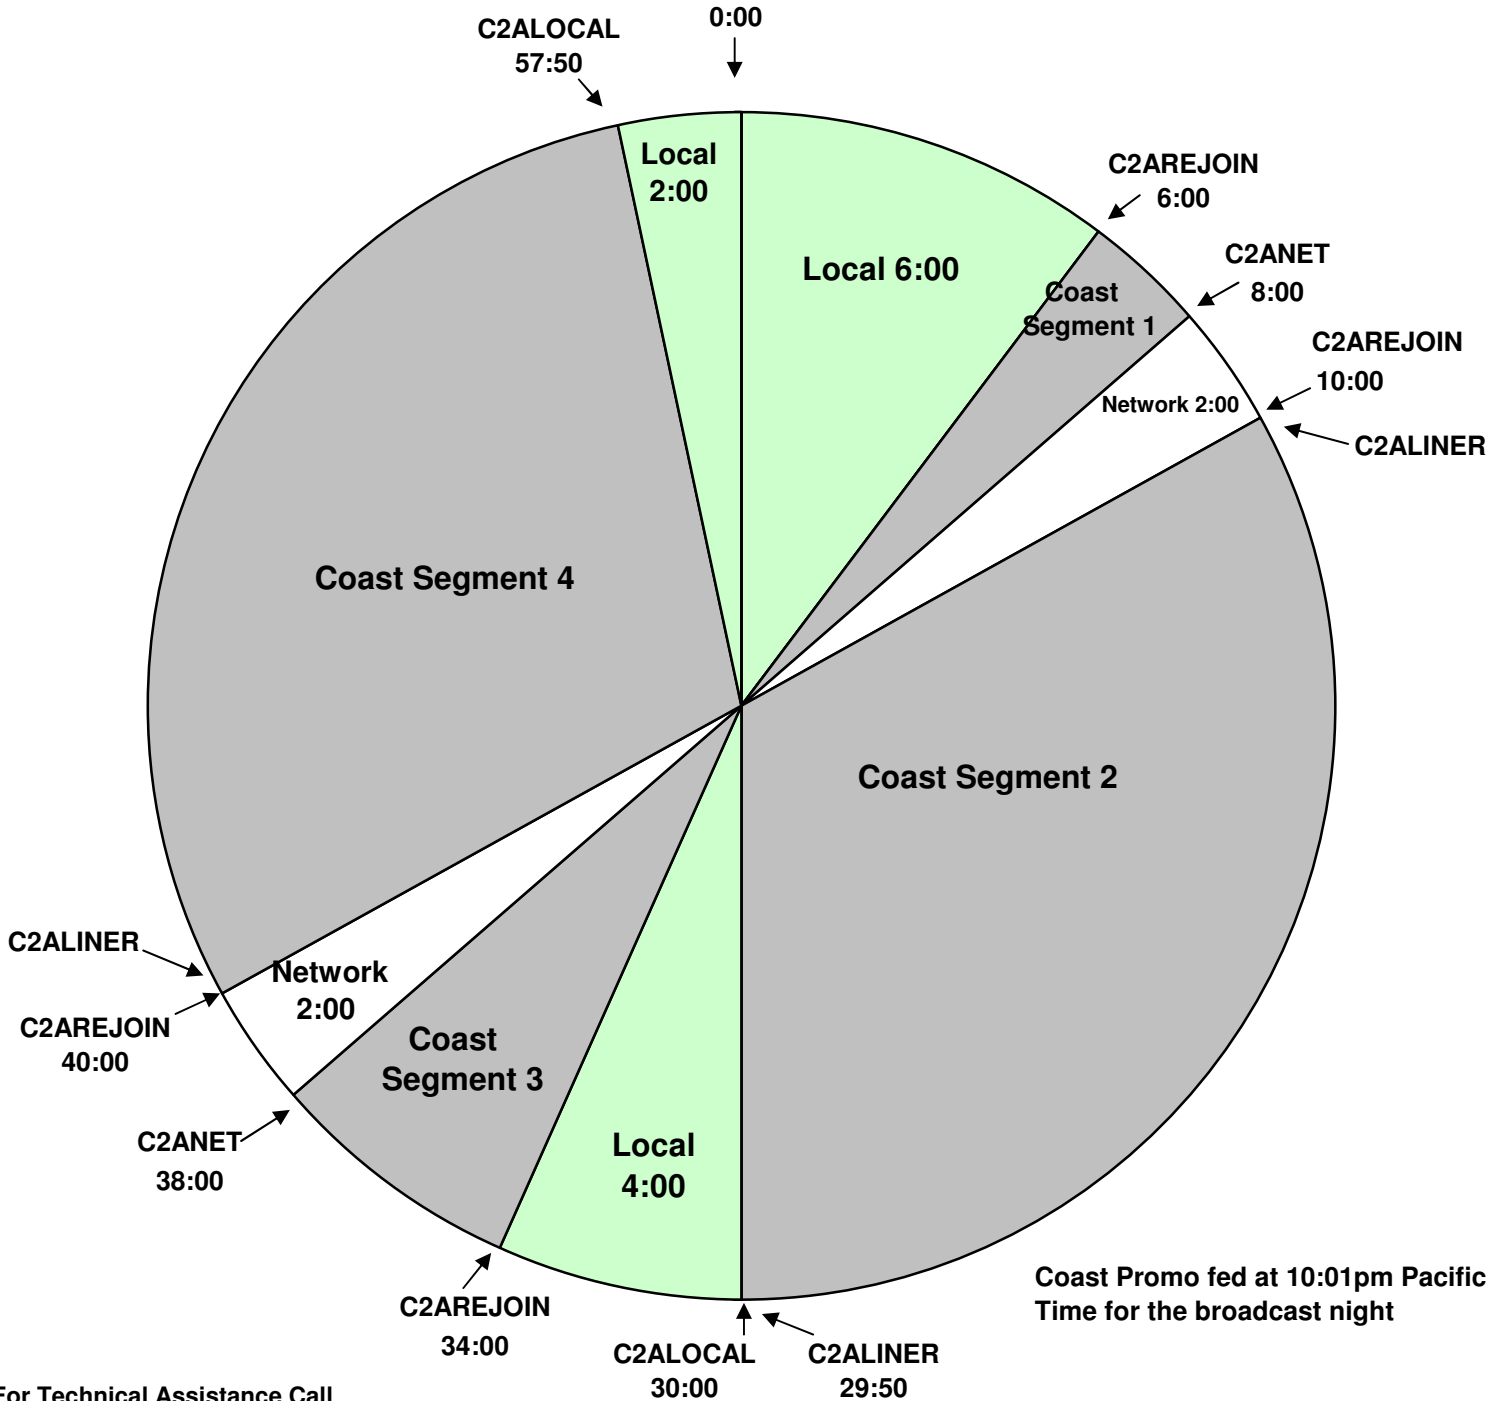

WEEKENDS

**PROGRAM CLOCK**  
 Effective October 12, 2011  
 Premiere XDS PRO4-P Satellite  
 Saturday & Sunday 1am - 6am Eastern  
 10pm - 3\*am Pacific

For Technical Assistance Call  
 Premiere Network Operations Center: (800) 276-4431  
 Technical Info: <http://engineering.premiereradio.com>

Fixed Breaks at 29:50 & 57:50. Network Breaks Float.  
 C2ALOCAL Fires Local Breaks.  
 C2ALINER Fires :10-Second Local Liners.  
 :10-Second Rejoin Bumpers at 10:00 & 40:00.  
 :20-Second Rejoin Bumper at :34.  
 \*2am hour is repeat of 10pm hour content (w/ different spots)