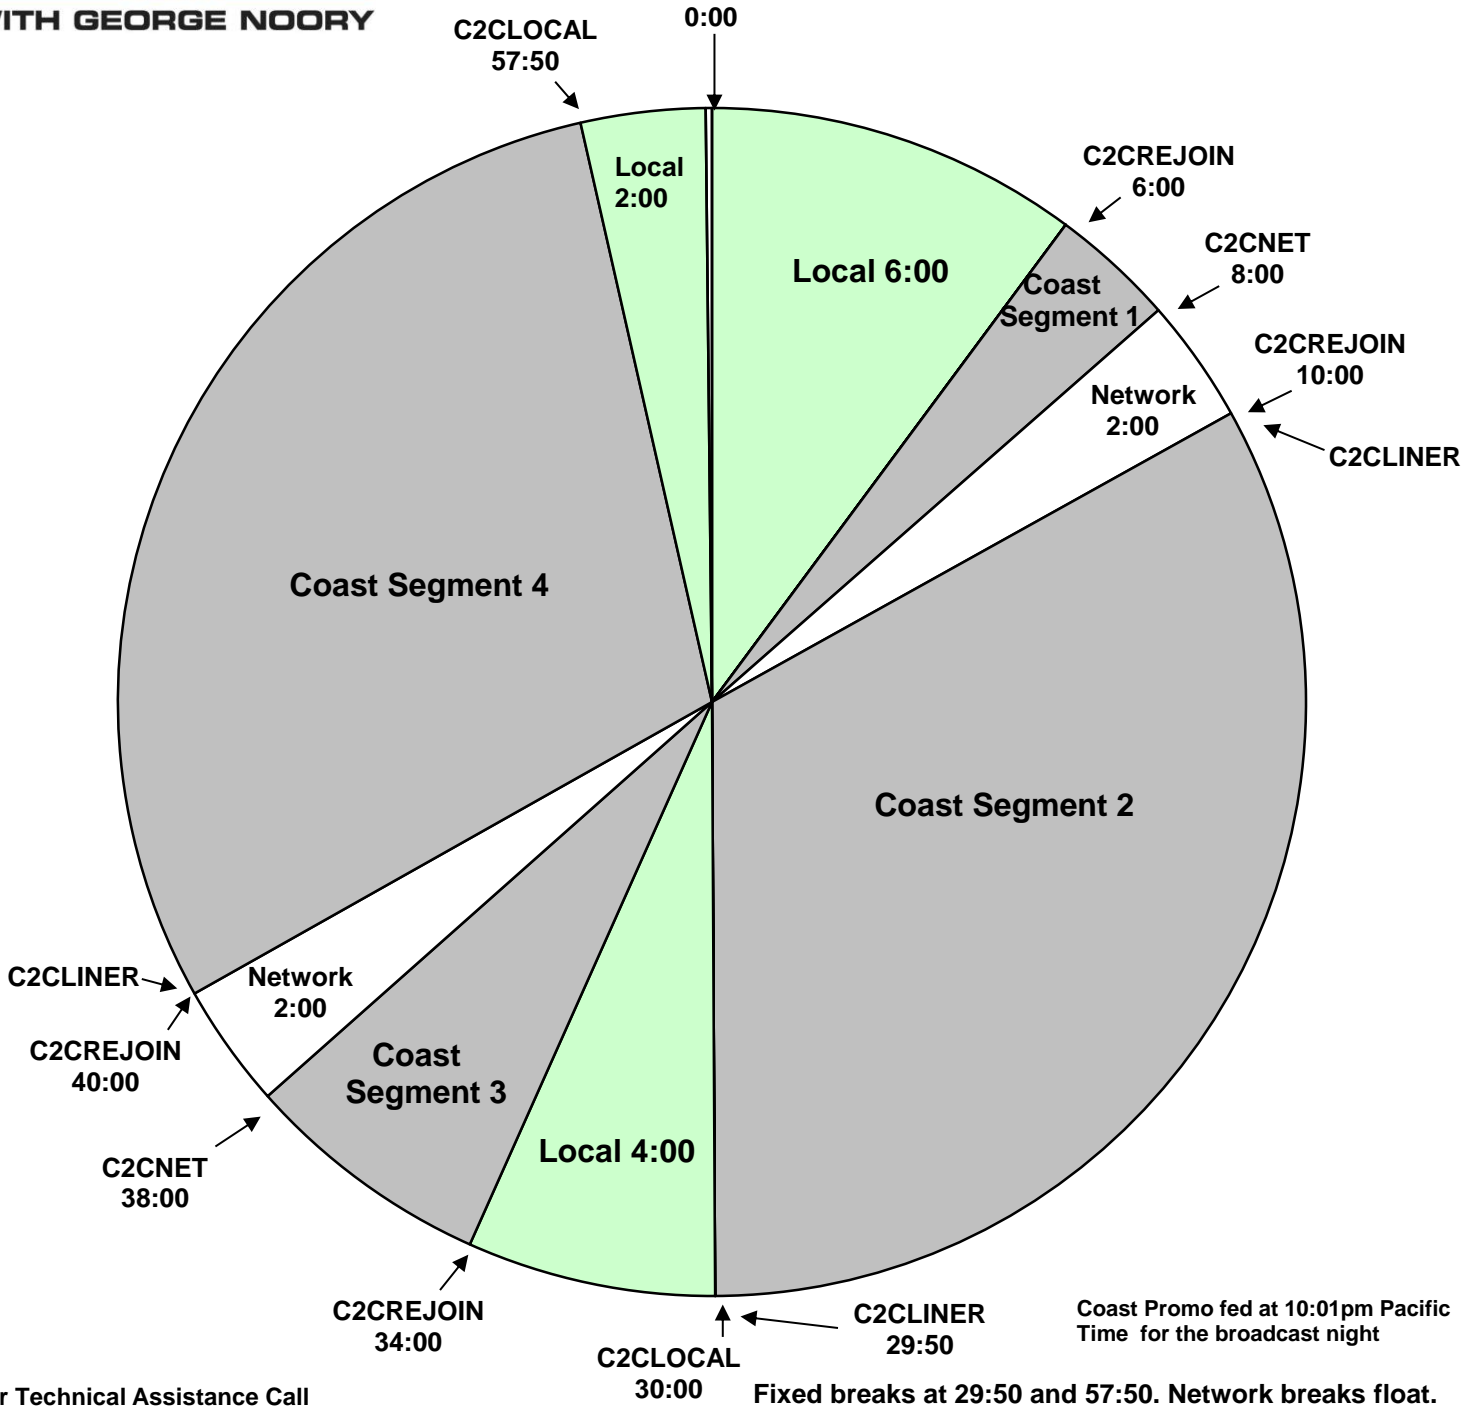

COAST TO COAST AM

WITH GEORGE NOORY

PROGRAM CLOCK
Effective October 12, 2011
Premiere XDS PRO4-P Satellite
Monday - Friday 1am - 6am Eastern
10pm - 3*am Pacific

For Technical Assistance Call
Premiere Network Operations Center: (800) 276-4431
Technical Info: <http://engineering.premiereradio.com>

premiere
NETWORKS

Fixed breaks at 29:50 and 57:50. Network breaks float.
C2CLOCAL fires local breaks.
C2CLINER fires :10-second local liners.
:10-second rejoin bumpers follow network breaks at 10:00 & 40:00. :20-second rejoin bumper at :34.
*2am hour is repeat of 10pm hour (w/ different spots)
Local avails filled with Stacy Cohen Daily Consumer and PSAs