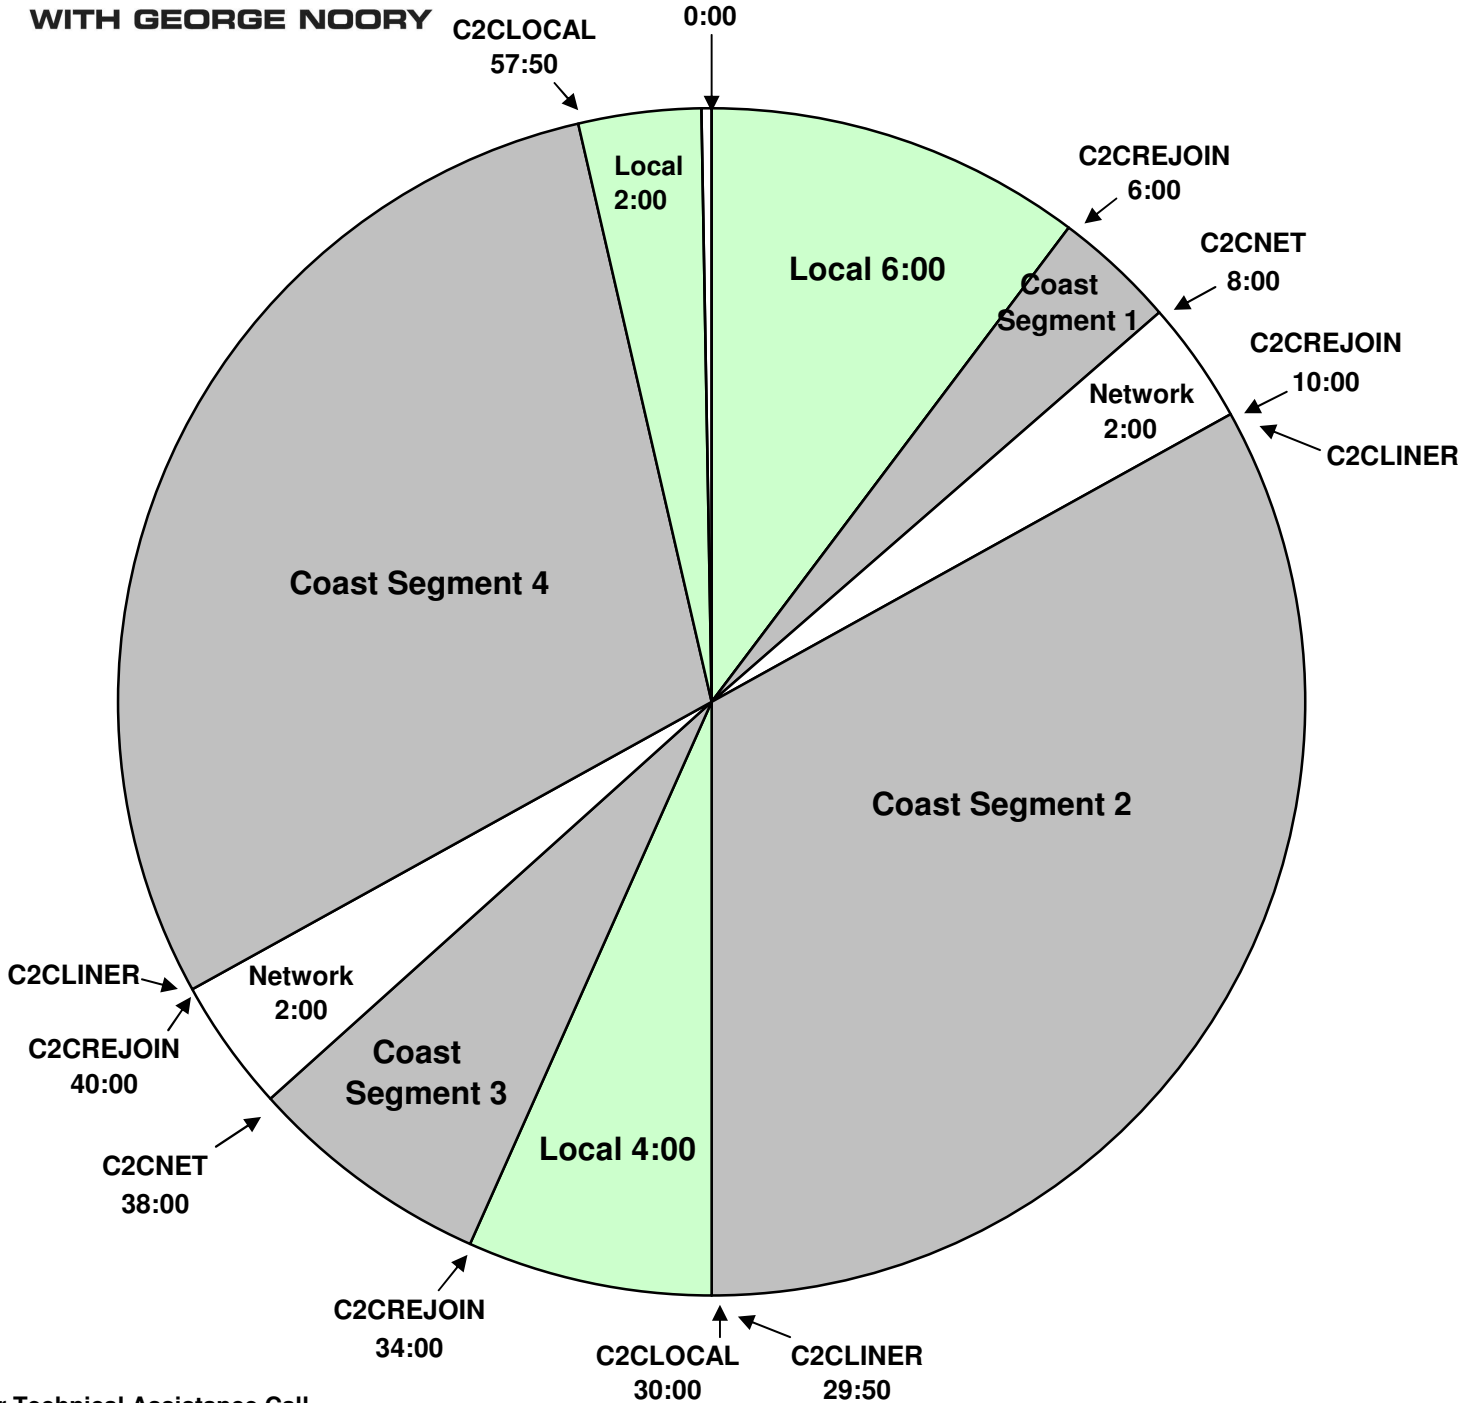

COAST TO COAST AM

WITH GEORGE NOORY

PROGRAM CLOCK
 Effective October 13, 2009
 Premiere XDS PRO4-P Satellite
 Monday - Friday 1am - 6am Eastern
 10pm - 3*am Pacific

For Technical Assistance Call
 Premiere Network Operations Center: (800) 276-4431
 Technical Info: <http://engineering.premiereradio.com>

Fixed breaks at 29:50 and 57:50. Network breaks float.
 C2CLOCAL fires local breaks.
 C2CLINER fires :10-second local liners.
 :10-second rejoinder bumpers follow network breaks at 10:00 & 40:00. :20-second rejoinder bumper at :34.
 *2am hour is repeat of 10pm hour (w/ different spots)