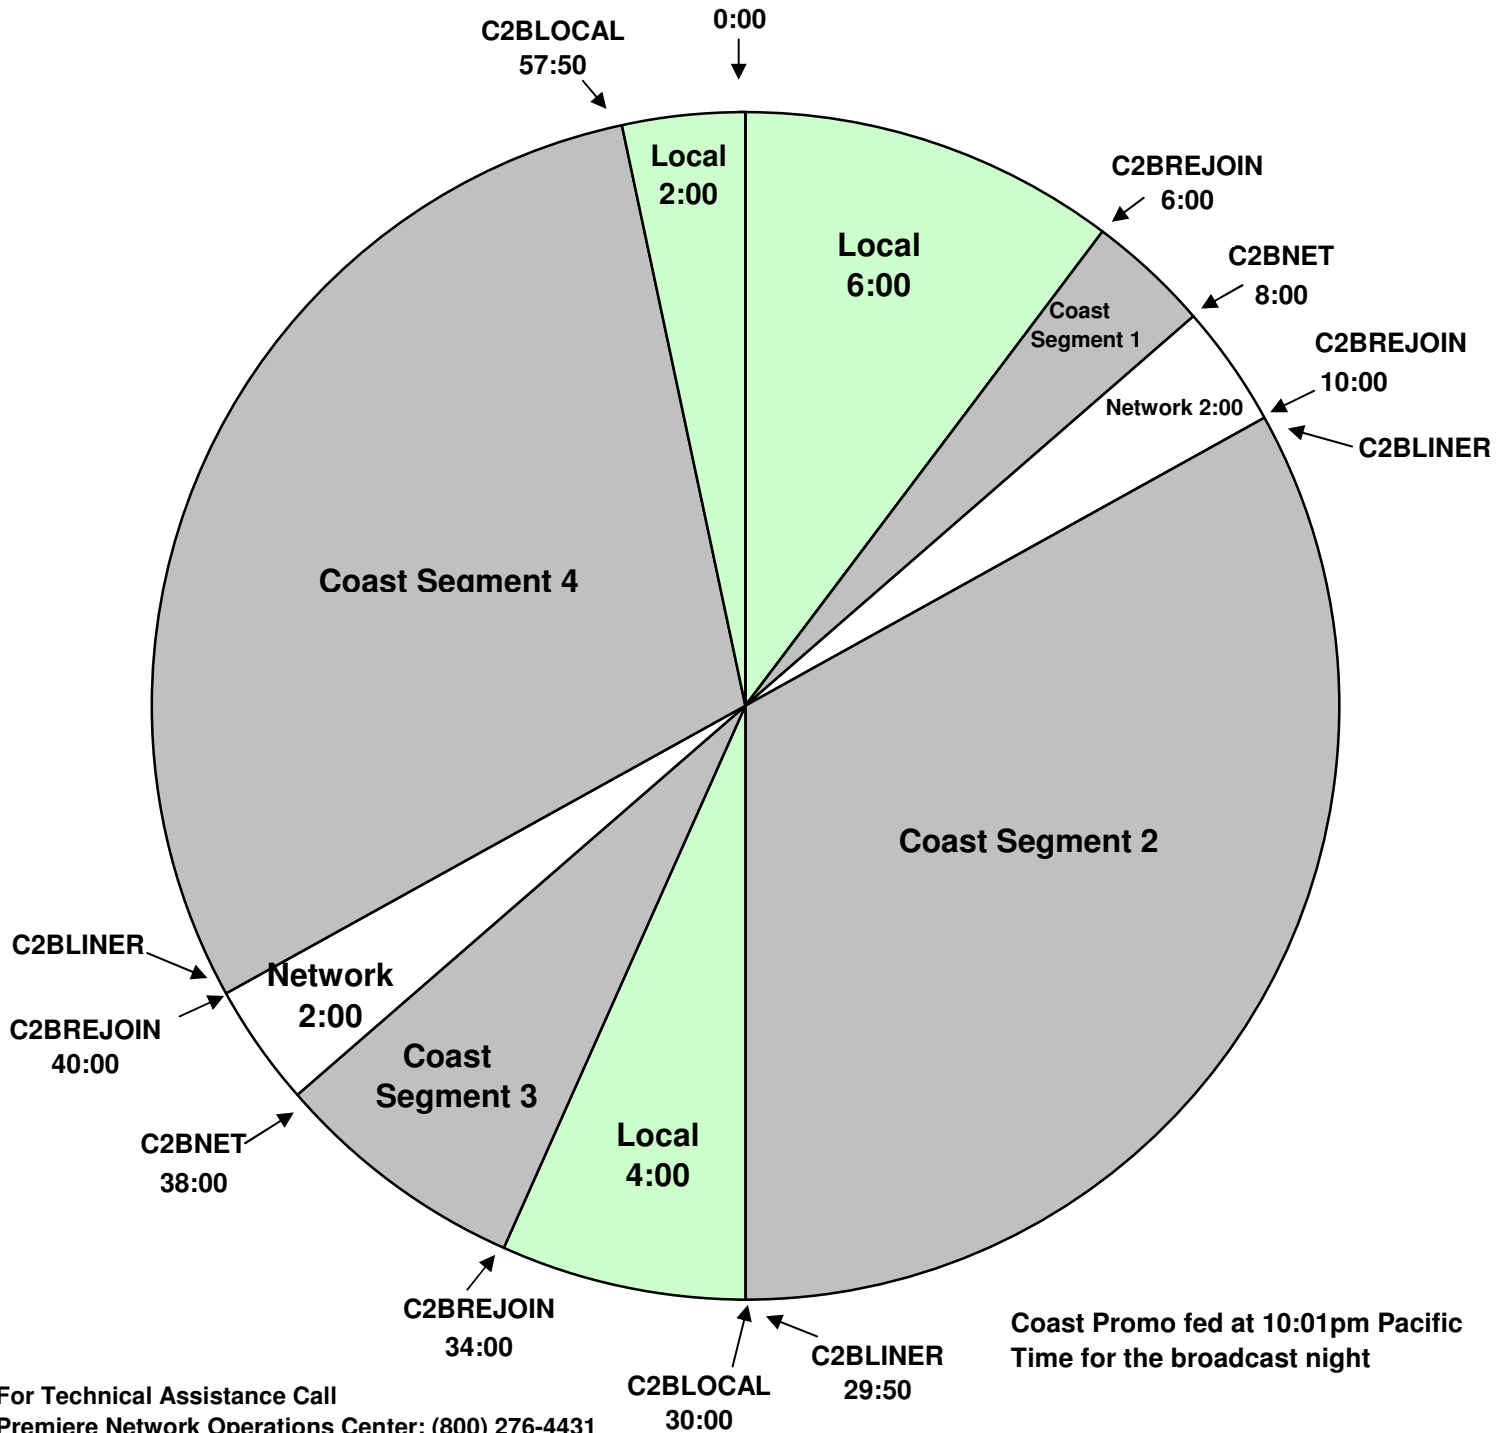

BEST OF GEORGE NOORY

PROGRAM CLOCK
 Effective October 12, 2011
 Premiere XDS PRO4-P Satellite
BEST OF George Noory
 Sundays 9pm - 1am Eastern
 6pm - 10pm Pacific

For Technical Assistance Call
 Premiere Network Operations Center: (800) 276-4431
 Technical Info: <http://engineering.premiereradio.com>

Fixed Breaks at 29:50 & 57:50. Network Breaks Float.
 C2BLOCAL Fires Local Breaks.
 C2BLINER Fires :10-Second Local Liners.
 :10-Second Rejoin Bumpers at 10:00 & 40:00.
 :20-Second Rejoin Bumper at :34.