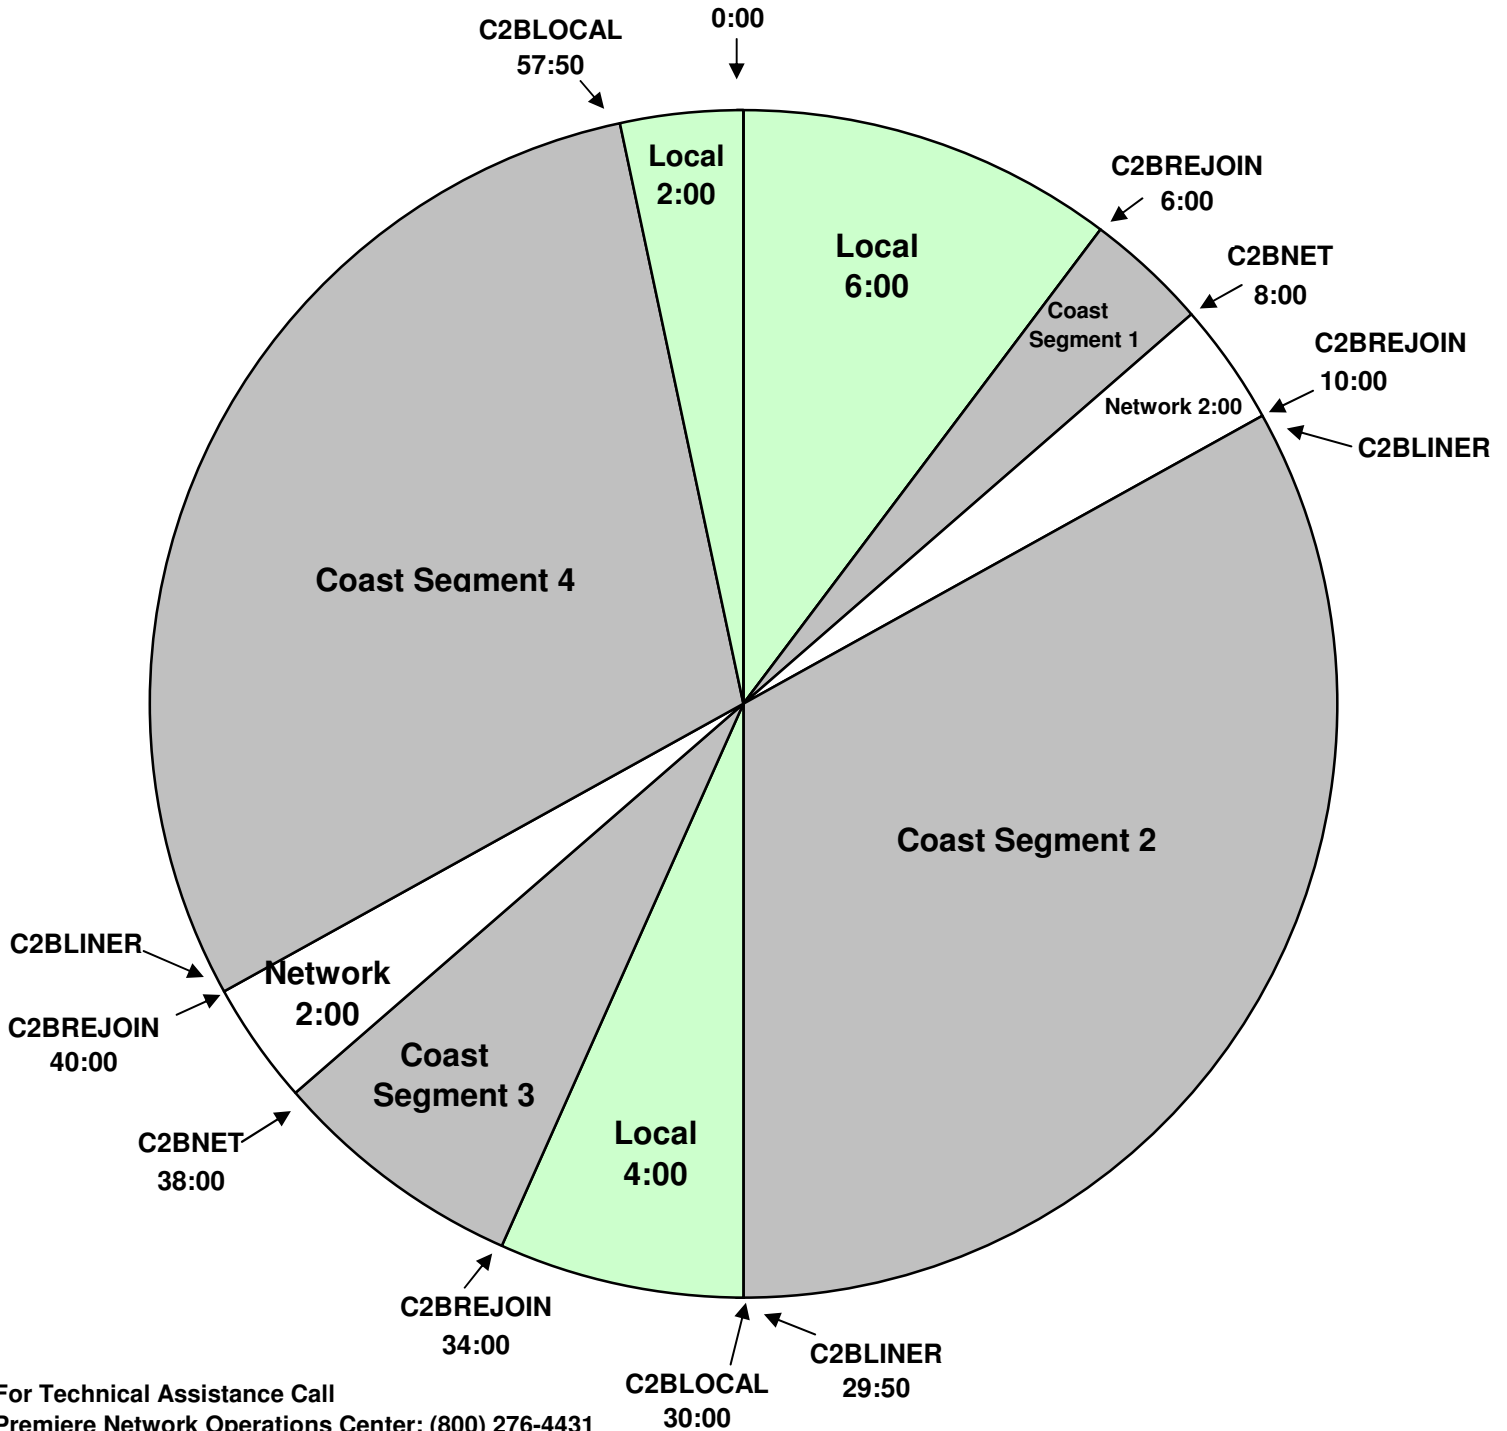

BEST OF GEORGE NOORY

PROGRAM CLOCK
 Effective October 13, 2009
 Premiere XDS PRO4-P Satellite
BEST OF George Noory
 Sundays 9pm - 1am Eastern
 6pm - 10pm Pacific

For Technical Assistance Call
 Premiere Network Operations Center: (800) 276-4431
 Technical Info: <http://engineering.premiereradio.com>

Fixed Breaks at 29:50 & 57:50. Network Breaks Float.
 C2BLOCAL Fires Local Breaks.
 C2BLINER Fires :10-Second Local Liners.
 :10-Second Rejoin Bumpers at 10:00 & 40:00.
 :20-Second Rejoin Bumper at :34.